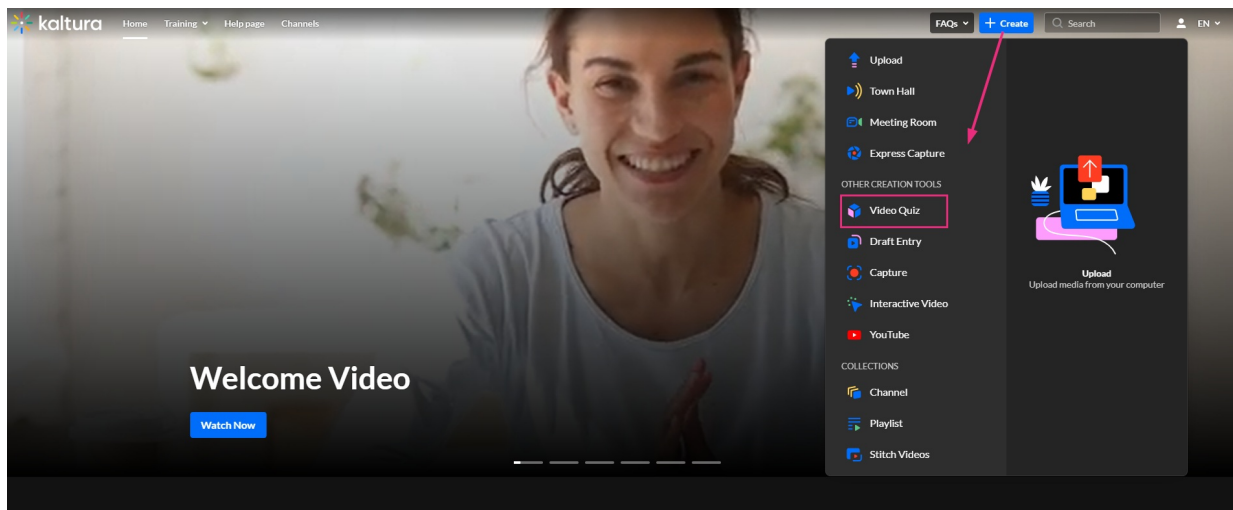

Start creating a video quiz

Last Modified on 06/06/2026 12:59 pm IDT

This article is designated for all users.

About

The steps to start creating a video quiz and open the quiz editor vary depending on the Kaltura application you're using.

This article explains how to start creating a video quiz in Content Hubs, the legacy Video Portal, legacy LMS Video, LMS Rich Media Extensions, and the Rich Media CMS.

Once you are in the quiz editor, see [Configure quiz settings](#) to customize quiz details, scoring, and participant experience options.

Content Hubs

1. Click the **+Create button** and select **Video Quiz**.

The **Select media** page displays.

2. Click **Select** next to the item you want to use for your quiz. (You can use the search field and filters to quickly find the media item you need.)