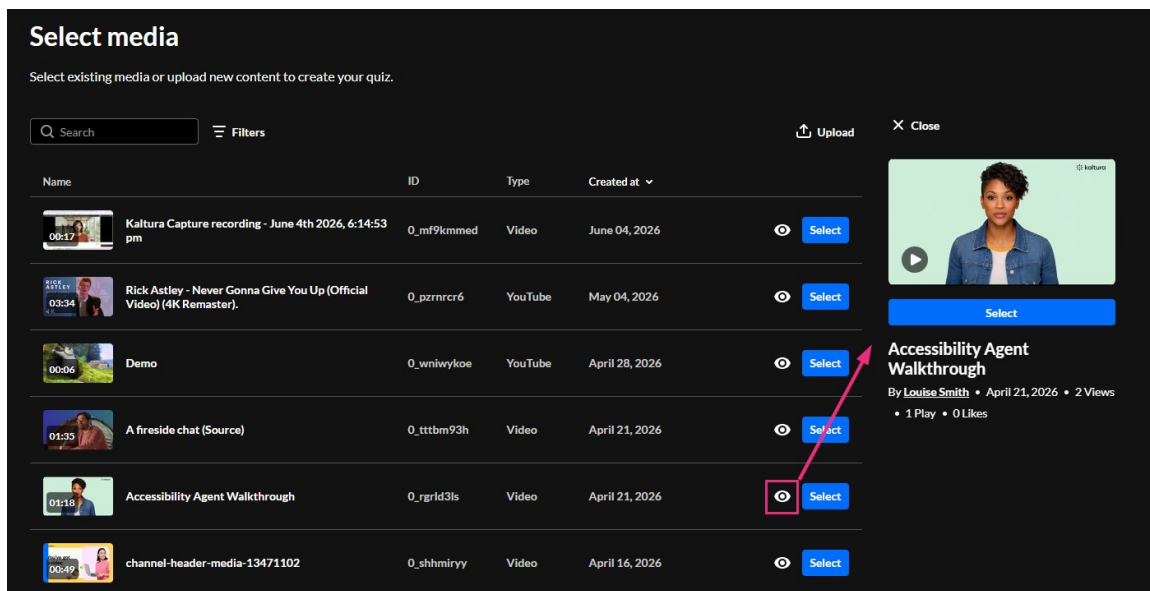

If you want to upload a new media item for the quiz, click **Upload** at the top right. See [Upload media](#) for instructions if needed.

You can create or modify a quiz from VOD, audio, and YouTube entries, but not from Live entries or images.

Once you click **Select**, the quiz editor launches.