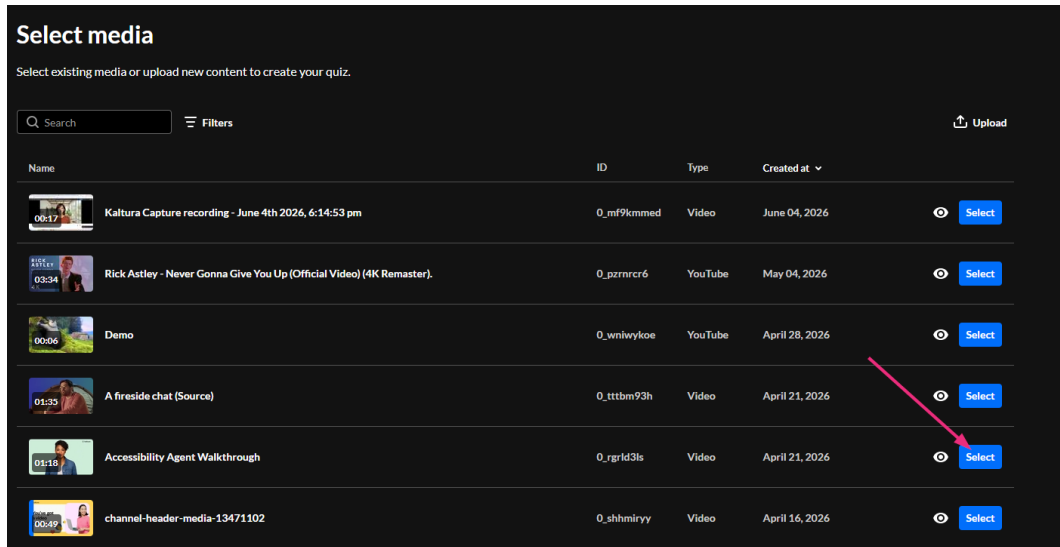

Once you are in the quiz editor, see [Configure quiz settings](#) to customize quiz details, scoring, and participant experience options.

## Content Hubs

1. Click the **+Create button** and select **Video Quiz**.

The **Select media** page displays.

2. Click **Select** next to the item you want to use for your quiz. (You can use the search field and filters to quickly find the media item you need.)