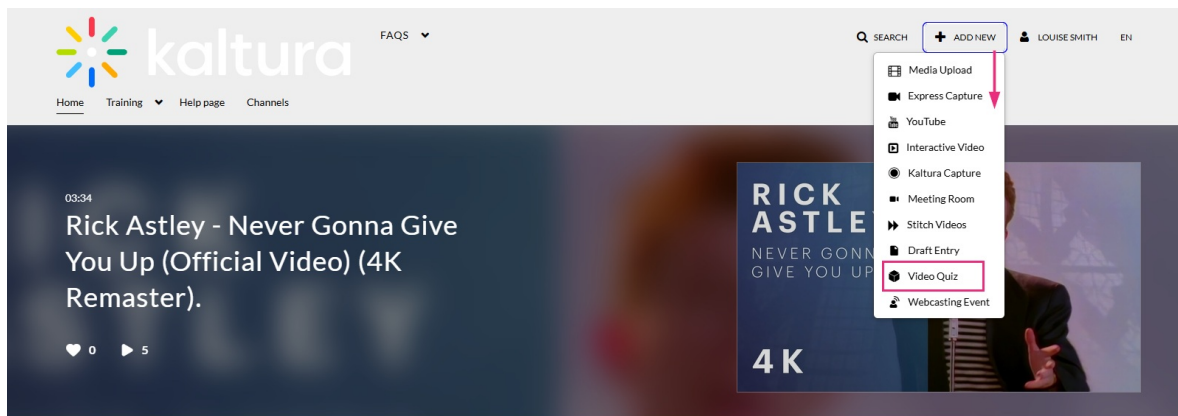

The Editor / Media Selection page displays.