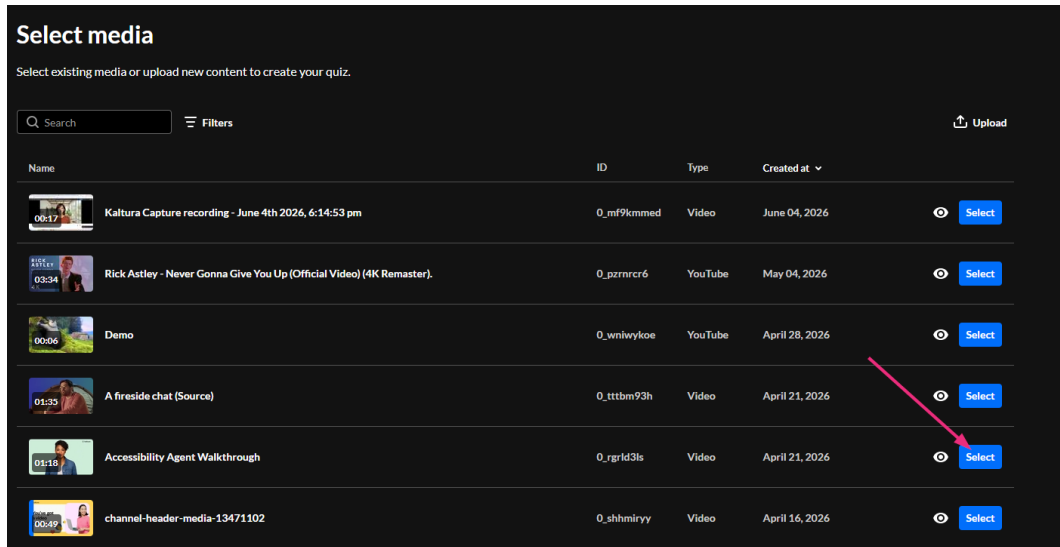

You can click the **eye icon** to preview the media - press play to watch, then click **Select** or **Close** to exit the preview panel.