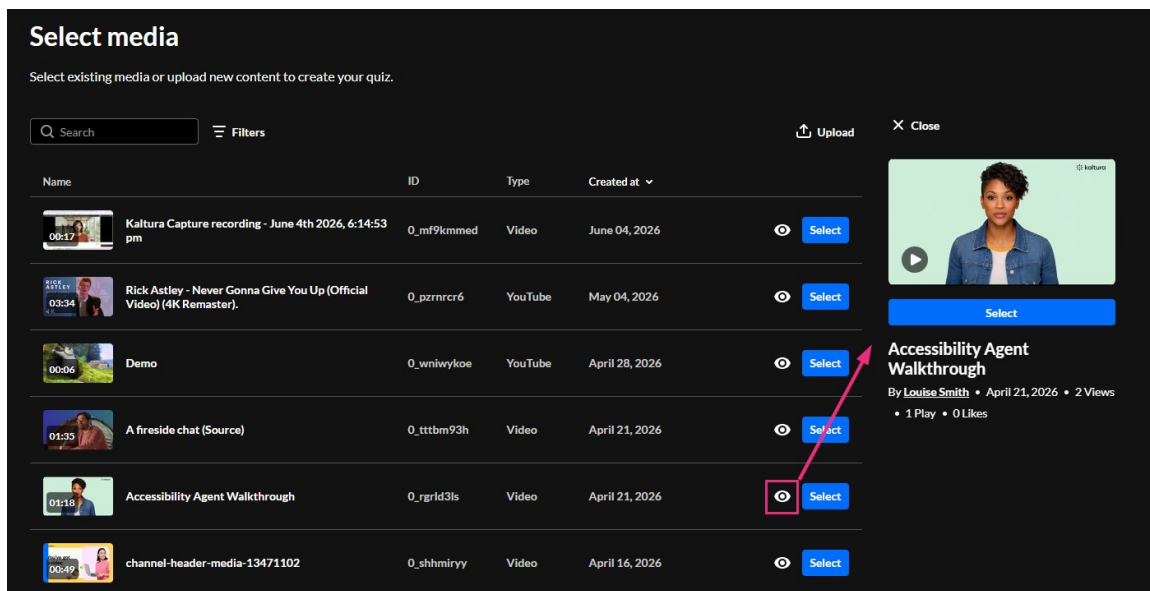

Once you are in the quiz editor, see [Configure quiz settings](#) to customize quiz details, scoring, and participant experience options.

## Content Hubs

1. Click the **+Create button** and select **Video Quiz**.

The **Select media** page displays.

2. Click **Select** next to the item you want to use for your quiz. (You can use the search field and filters to quickly find the media item you need.)

You can click the **eye icon** to preview the media - press play to watch, then click **Select** or **Close** to exit the preview panel.

If you want to upload a new media item for the quiz, click **Upload** at the top right. See [Upload media](#) for instructions if needed.