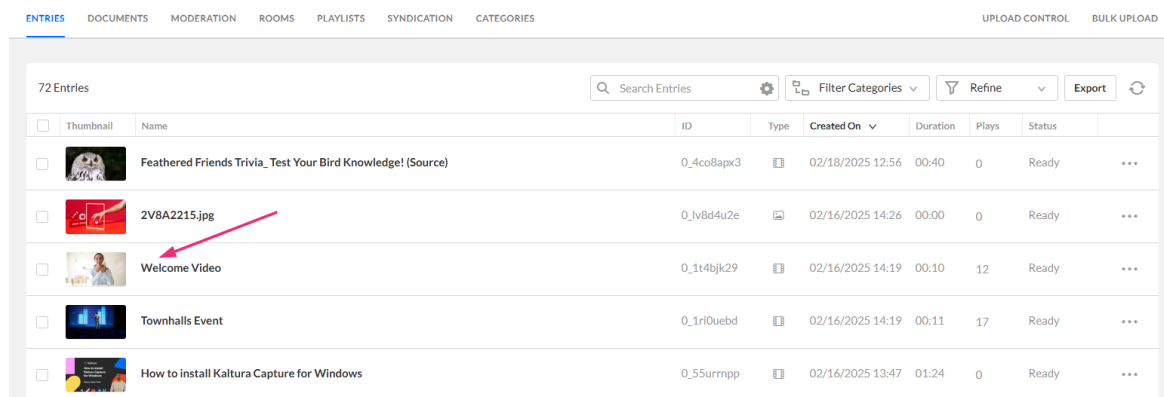

+22 More
May 04, 2026

Select

Introduction to Video Production

April 24, 2026

Select

3. Click **Select** next to the media entry you want to use for your quiz.

If you want to upload a new media item, click **+Upload Media** at the top right (see Upload media documentation for instructions).

The quiz editor opens.

Rich Media CMS

1. On the [Entries](#) page, click the video's title or thumbnail.

The entry details page displays.

2. In the left panel, click **Quizzes**.

Welcome Video

Metadata

Name: Welcome Video