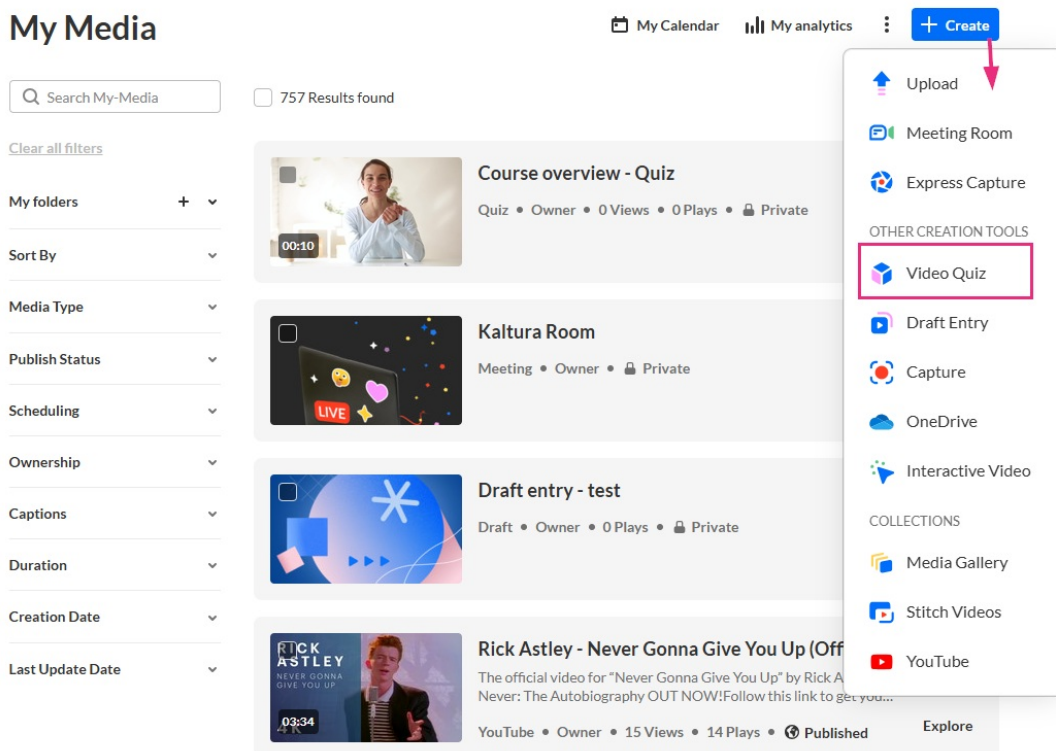

The **Select media** page displays.

3. Click **Select** next to the item you want to use for your quiz. (You can use the search field and filters to quickly find the media item you need.)