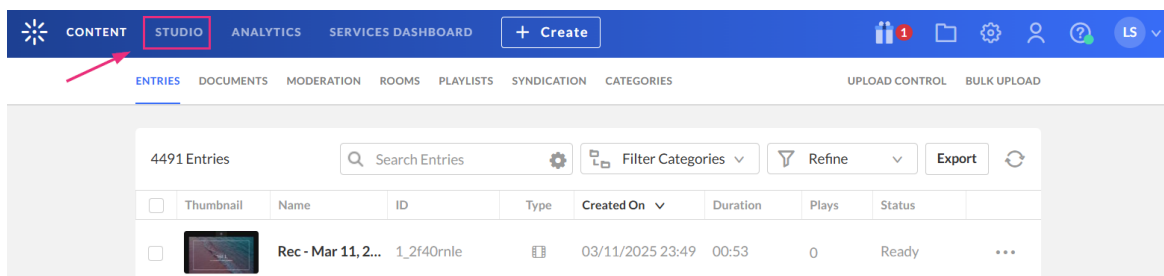

Access the player settings

1. Log in to your [KMC](#) and click the **Studio** tab.

The [Player Studio](#) page displays.

2. Click the player you want to edit from the list (or use the search bar in the top