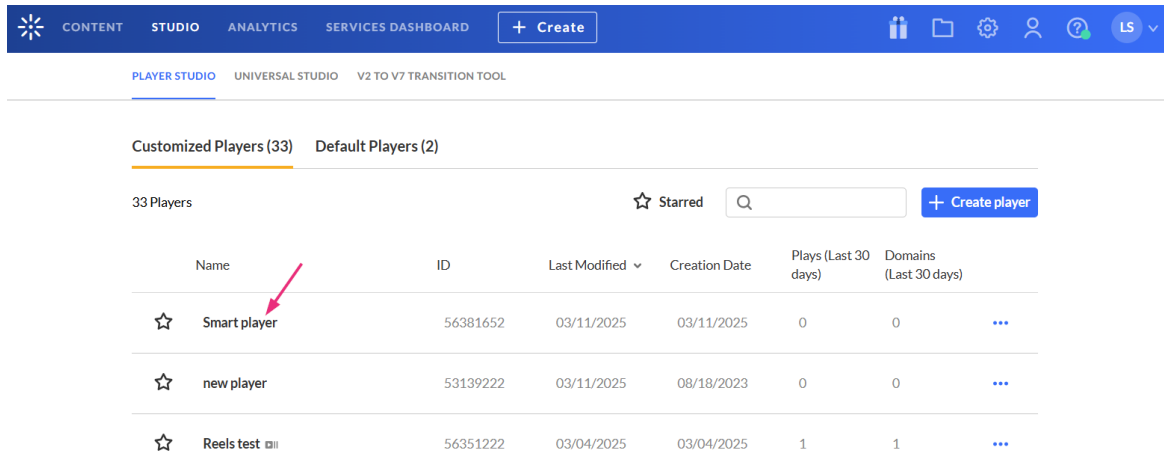

2. Click the player you want to edit from the list (or use the search bar in the top

right).

If you haven't created a player yet, check out our article [Create a player](#) for guidance.

The [player settings](#) display.