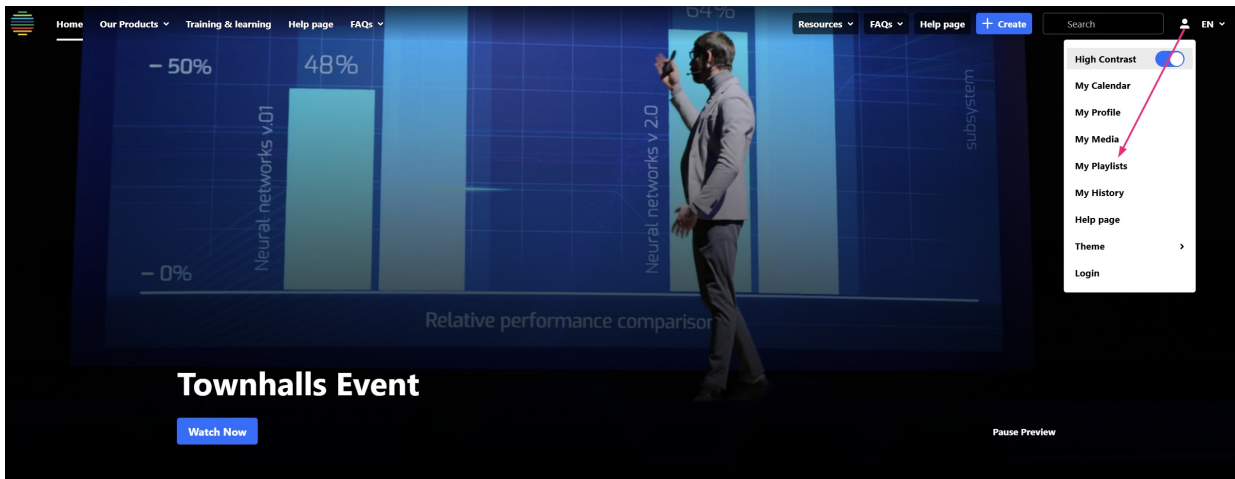

Access the My Playlists page

From the user menu, select **My Playlists**.

Most popular videos

[See All](#)

The 'My Playlists' page displays.

My Playlists

8 Items Filters [+ Create playlist](#)

 Watch later Update May 9, 2025	 Top generative AI tools Update April 6, 2025	 Learning strategies Update January 3, 2025	 Introduction to generative AI: U... Update January 3, 2025
 New employee on-boarding Update April 9, 2024	 Equality in Workplace Update September 14, 2024	 Future-ready skills Update September 29, 2024	 Public speaking & communicatio... Update May 9, 2025