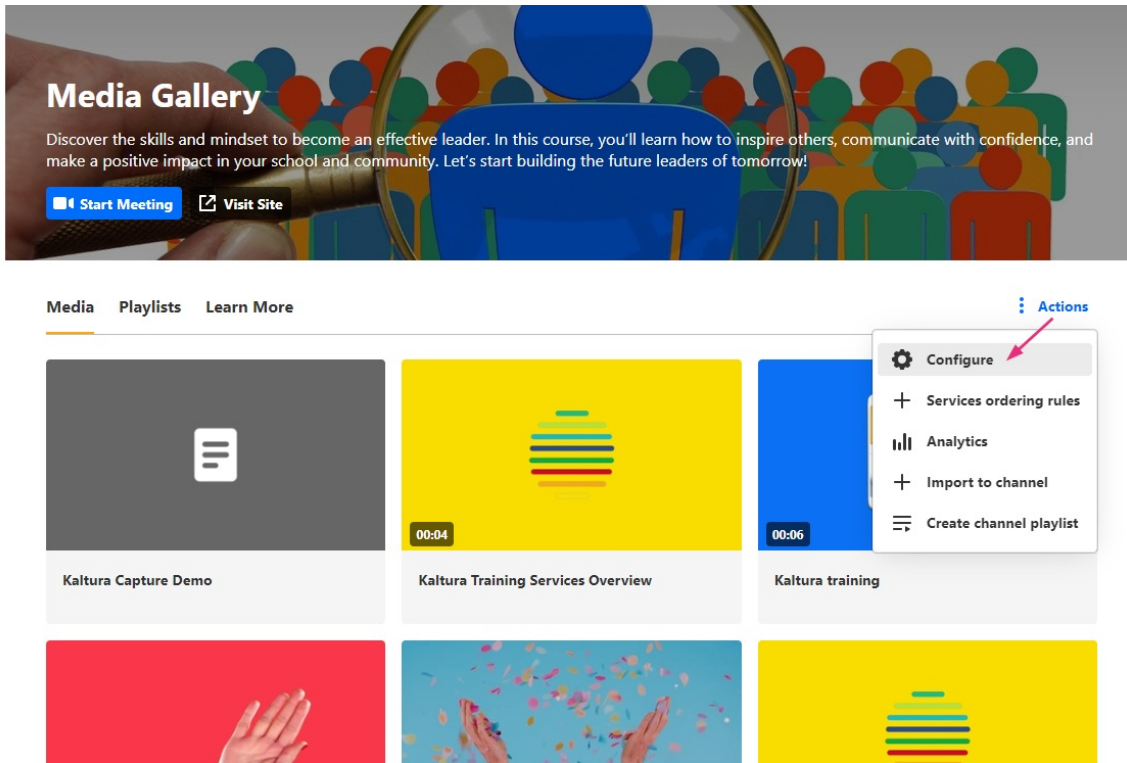

Access the edit playlist page

1. Access the Media Gallery.

2. At the top right of the Media Gallery, click the **Actions** menu and select **Configure**.

The **Edit Media Gallery** page displays.

3. Click the **Playlists** tab.