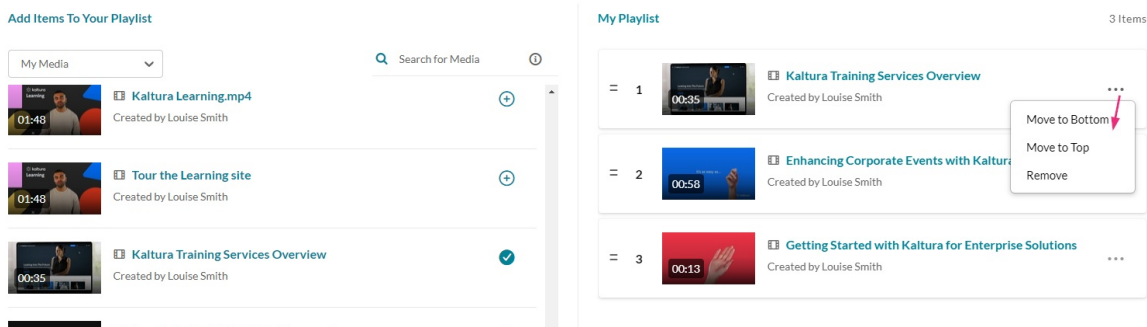

3. When you're happy with your selected items, click **Go to Media Gallery**.