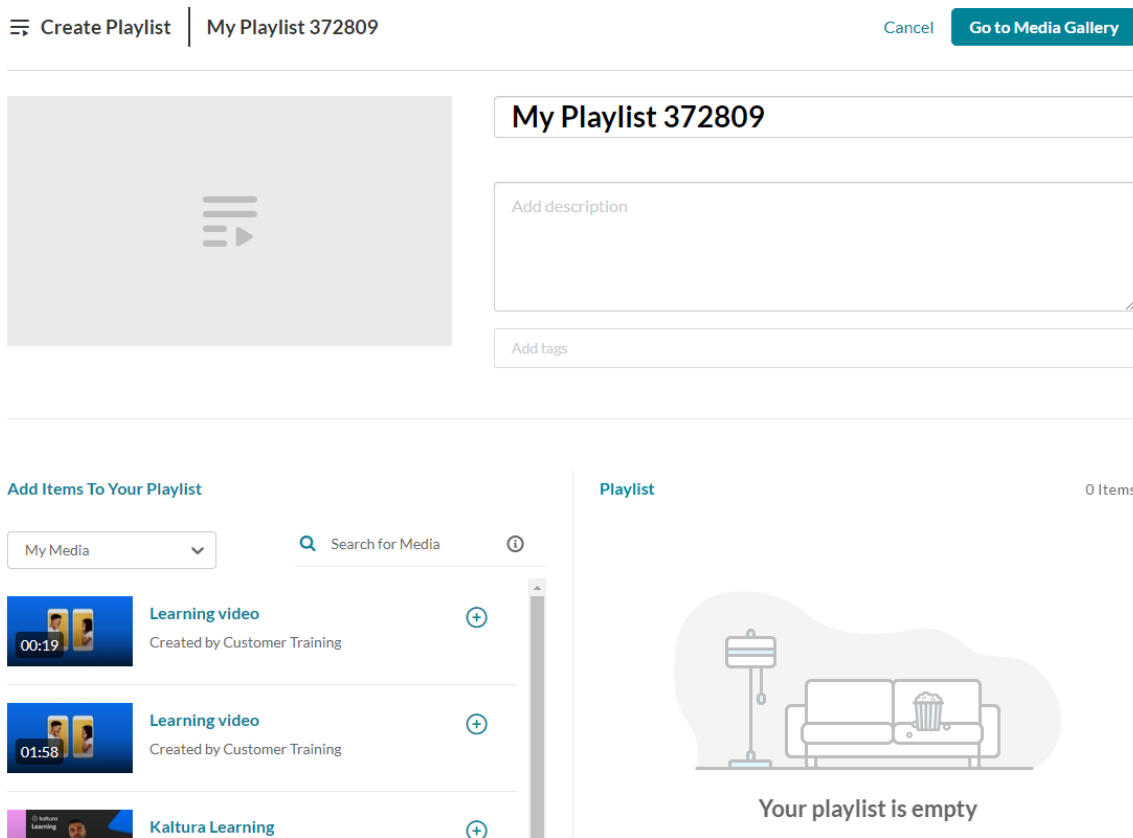

## Create a new playlist

1. Access the Media Gallery.

From the **Actions** menu, select **Create channel playlist**.

The **Create Playlist** page displays.

2. Add a title (default is 'My Playlist' ), description, and tags.