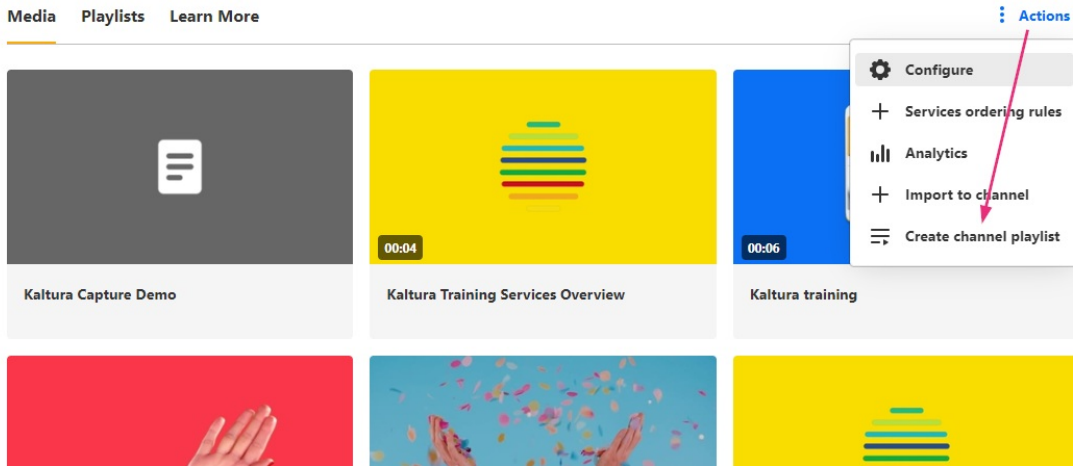

## About

Playlists are a great tool for organizing your content, such as videos, audio files and even documents.

 If you can't create or add media to a playlist, ask your administrator to give you the required permission.

## Create a new playlist

1. Access the Media Gallery.

From the **Actions** menu, select **Create channel playlist**.

The **Create Playlist** page displays.

2. Add a title (default is 'My Playlist' ), description, and tags.