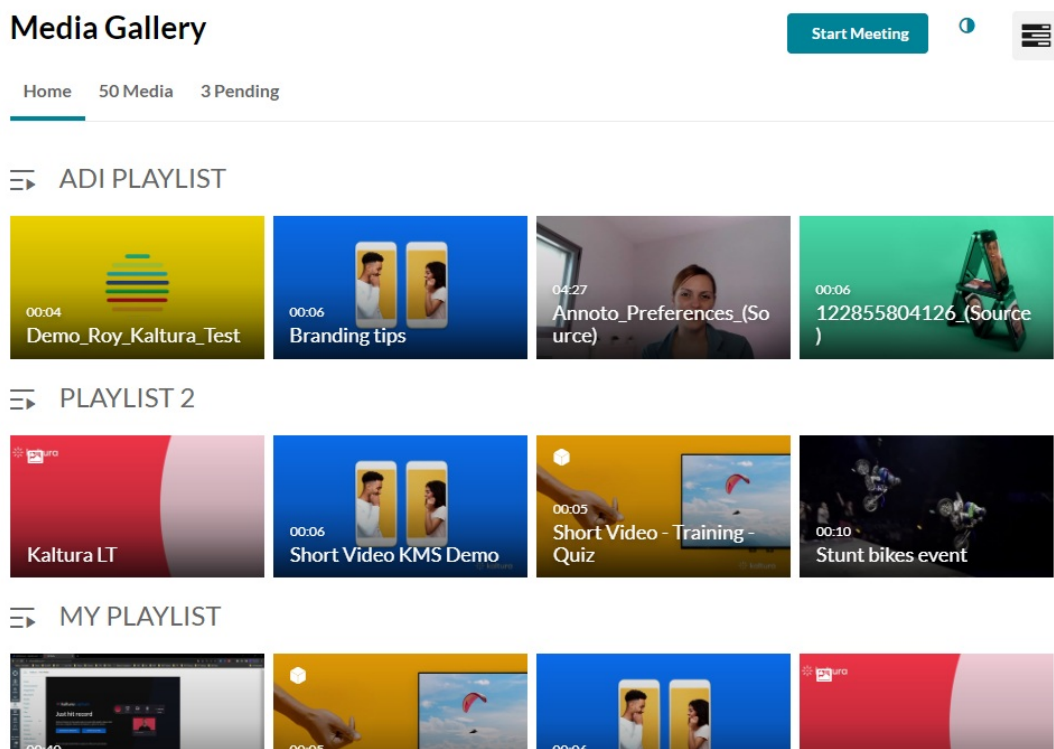

Create a playlist in Moodle (legacy)

Last Modified on 05/05/2026 1:03 pm IDT

 This article is designated for faculty members.

About

Playlists are a great tool for organizing your content, such as videos, audio files and even documents.

Watch the video tutorial below to learn how to create a playlist!

Create a new playlist

1. Access the Media Gallery.

From the hamburger menu, select **Create channel playlist**.

The **Create Playlist** page displays.