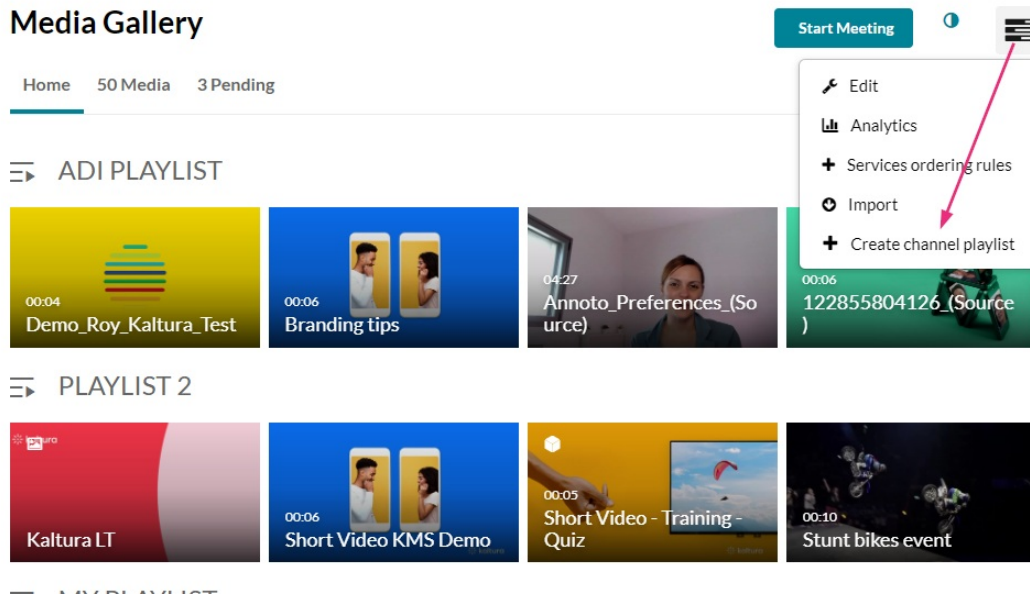

 If you can't create or add media to a playlist, ask your administrator to give you the required permission.

These instructions apply to the legacy **LMS Video** integration. If you're using LMS Video with Theming, please refer to the [LMS Rich Media Extensions category](#).

Watch the video tutorial below to learn how to create a playlist!

Create a new playlist

1. Access the Media Gallery.

From the hamburger menu, select **Create channel playlist**.

The **Create Playlist** page displays.