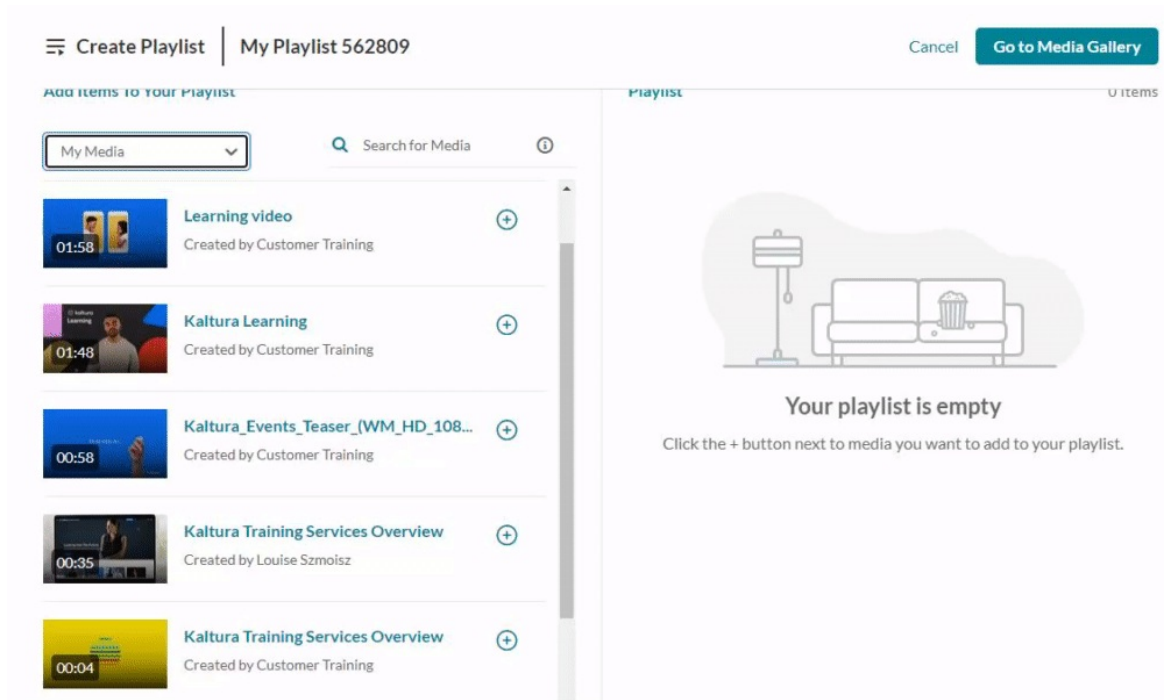

## Add items to your playlist

To add Kaltura Video Quizzes and documents to a playlist, ensure your main playlist player is set to a **v7 player**.

### 1. Choose the media you want for your playlist.

You can use the search function to find the media you want to add, or use the drop-down menu. The menu includes the following two options:

- **My Media** - Select this to display media from your [My Media](#) library.
- **Media Gallery** - Select this to display media that is available in the Media Gallery.