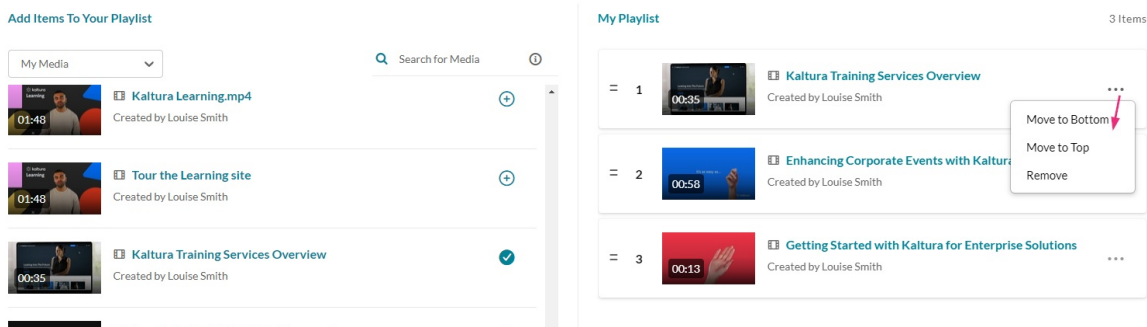

### 1. Choose the media you want for your playlist.

You can use the search function to find the media you want to add, or use the drop-down menu. The menu includes the following two options:

- **My Media** - Select this to display media from your [My Media](#) library.
- **Media Gallery** - Select this to display media that is available in the Media Gallery.

2. Click the add button(s)  next to the items you want to add.

The selected items show a check symbol  and move into the **My Playlist** column on the right. (If you change your mind and don't want that item, just click the check symbol  to remove it.)

To manually reorder media in the playlist, grab the two lines to the left of the media and drag to the desired spot in the playlist.

You can also click the **three dots menu** next to an item and move the item to the top or bottom of the playlist, or to remove the item.

3. When you're happy with your selected items, click **Go to Media Gallery**.