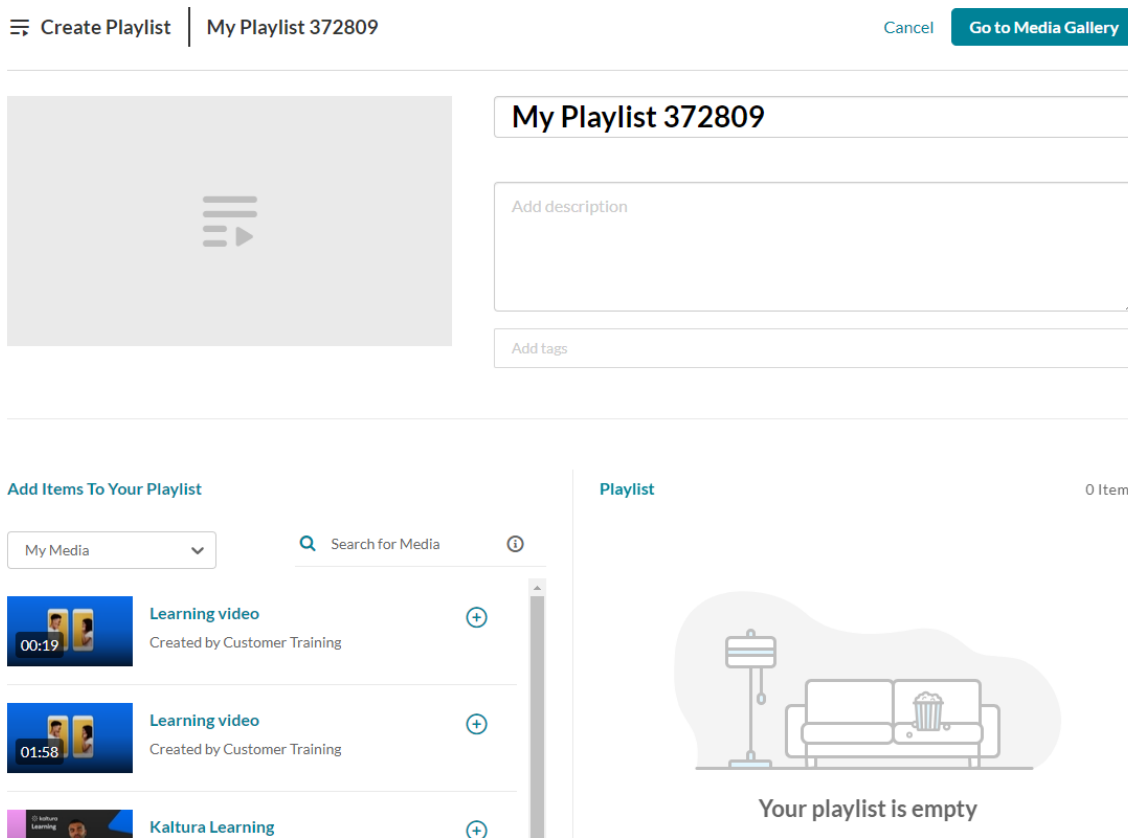

### Create a new playlist

1. Access the Media Gallery.

From the **Actions** menu, select **Create channel playlist**.

The **Create Playlist** page displays.

2. Add a title (default is 'My Playlist' ), description, and tags.