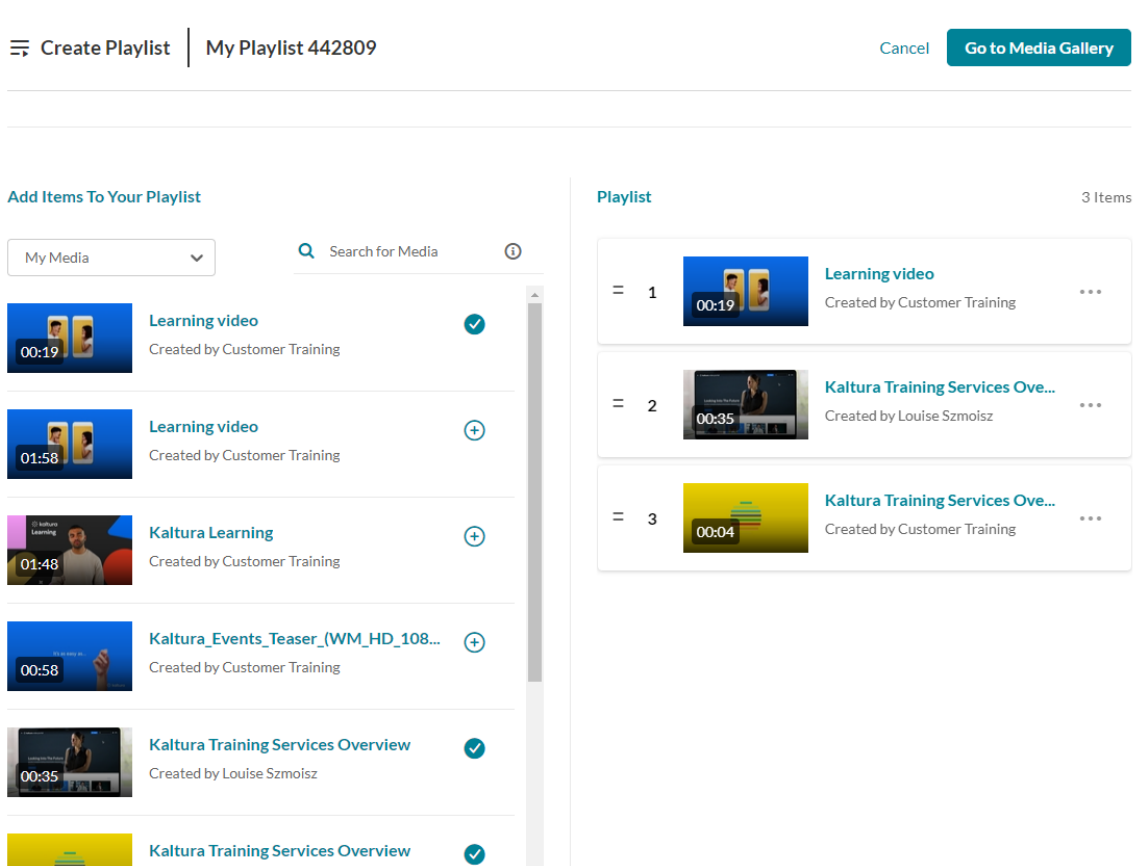

### 1. Choose the media you want for your playlist.

You can use the search function to find the media you want to add, or use the drop-down menu. The menu includes the following two options:

- **My Media** - Select this to display media from your [My Media](#) library.
- **Media Gallery** - Select this to display media that is available in the Media Gallery.

2. Click the add button(s)  next to the items you want to add.

The selected items show a check symbol  and move into the **My Playlist** column on the right. (If you change your mind and don't want that item, just click the check symbol  to remove it.)