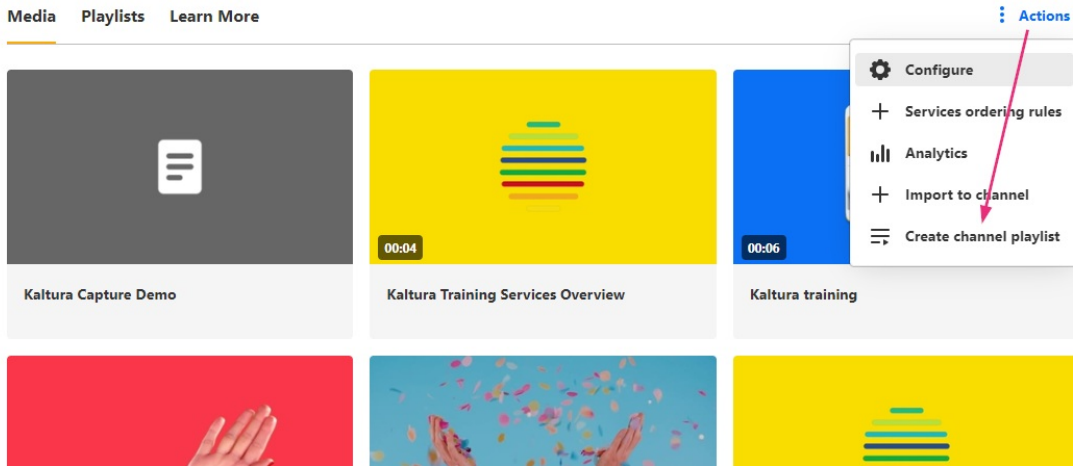

### About

Playlists are a great tool for organizing your content, such as videos, audio files and even documents.

 If you can't create or add media to a playlist, ask your administrator to give you the required permission.

### Create a new playlist

1. Access the Media Gallery.

From the **Actions** menu, select **Create channel playlist**.

The **Create Playlist** page displays.

2. Add a title (default is 'My Playlist' ), description, and tags.