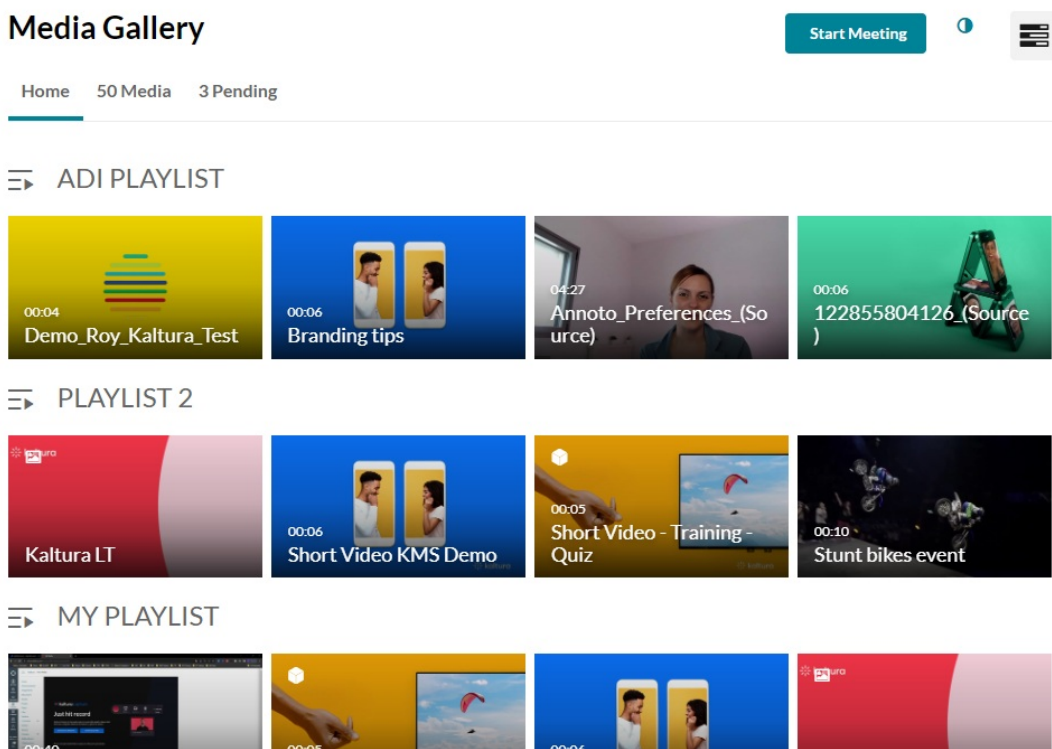

Create a playlist in Brightspace (legacy)

Last Modified on 05/05/2026 9:21 am IDT

 This article is designated for faculty members.

About

Playlists are a great tool for organizing your content, such as videos, audio files and even documents.

Watch the video tutorial below to learn how to create a playlist!

Create a new playlist

1. Access the Media Gallery.

From the hamburger menu, select **Create channel playlist**.

The **Create Playlist** page displays.