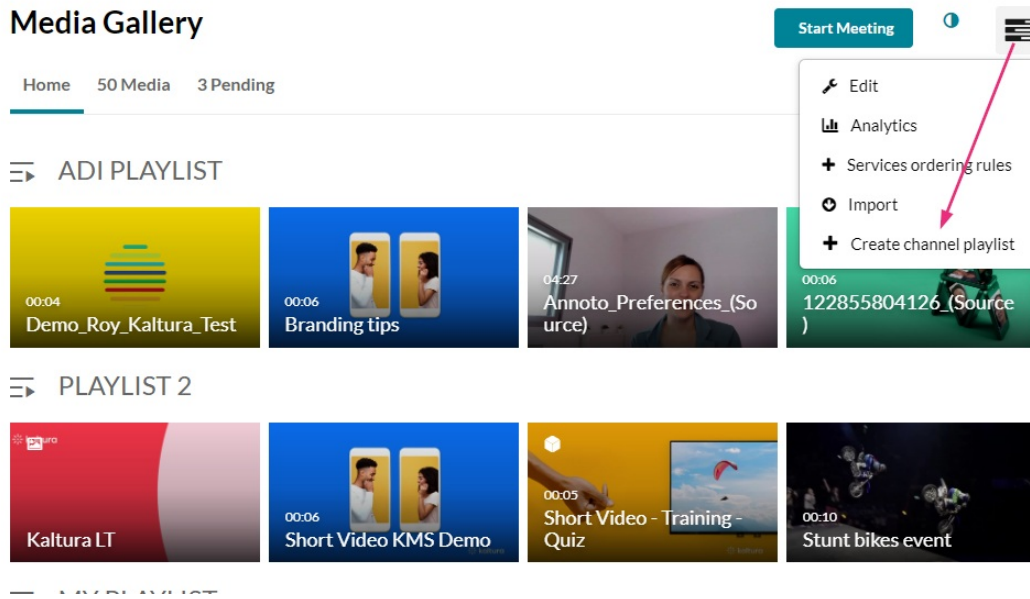

 If you can't create or add media to a playlist, ask your administrator to give you the required permission.

These instructions apply to the legacy **LMS Video** integration. If you're using LMS Video with Theming, please refer to the [LMS Rich Media Extensions category](#).

Watch the video tutorial below to learn how to create a playlist!

Create a new playlist

1. Access the Media Gallery.

From the hamburger menu, select **Create channel playlist**.

The **Create Playlist** page displays.