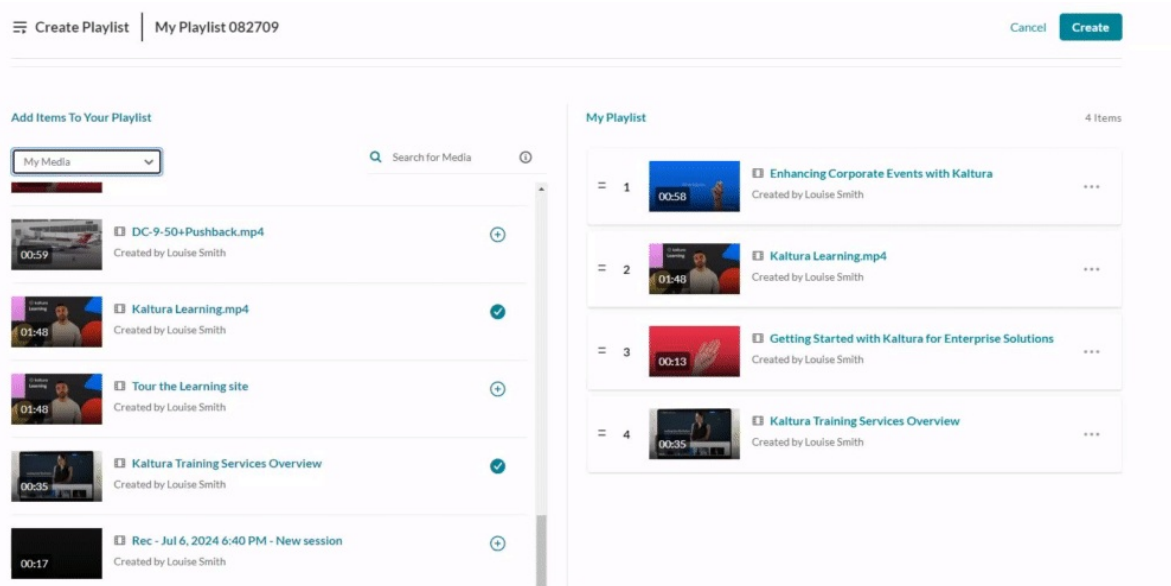

To manually reorder media in the playlist, grab the two lines to the left of the media and drag to the desired spot in the playlist.

You can also click the **three dots menu** next to an item and move the item to the top or bottom of the playlist, or to remove the item.