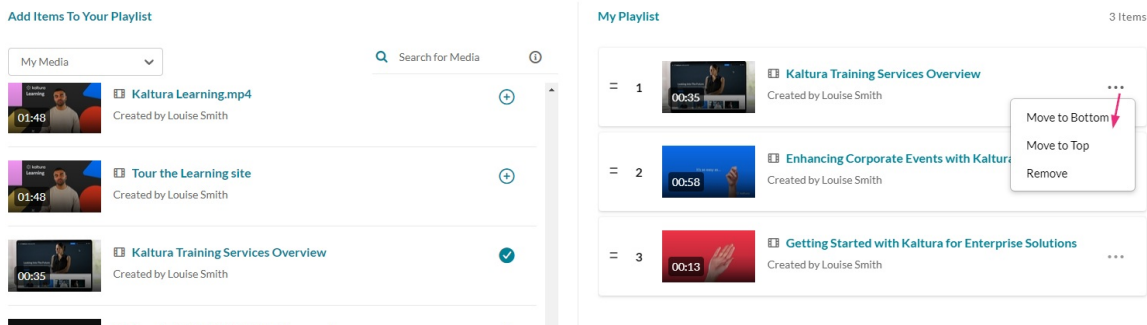

3. When you're happy with your selected items, click **Go to Media Gallery**.