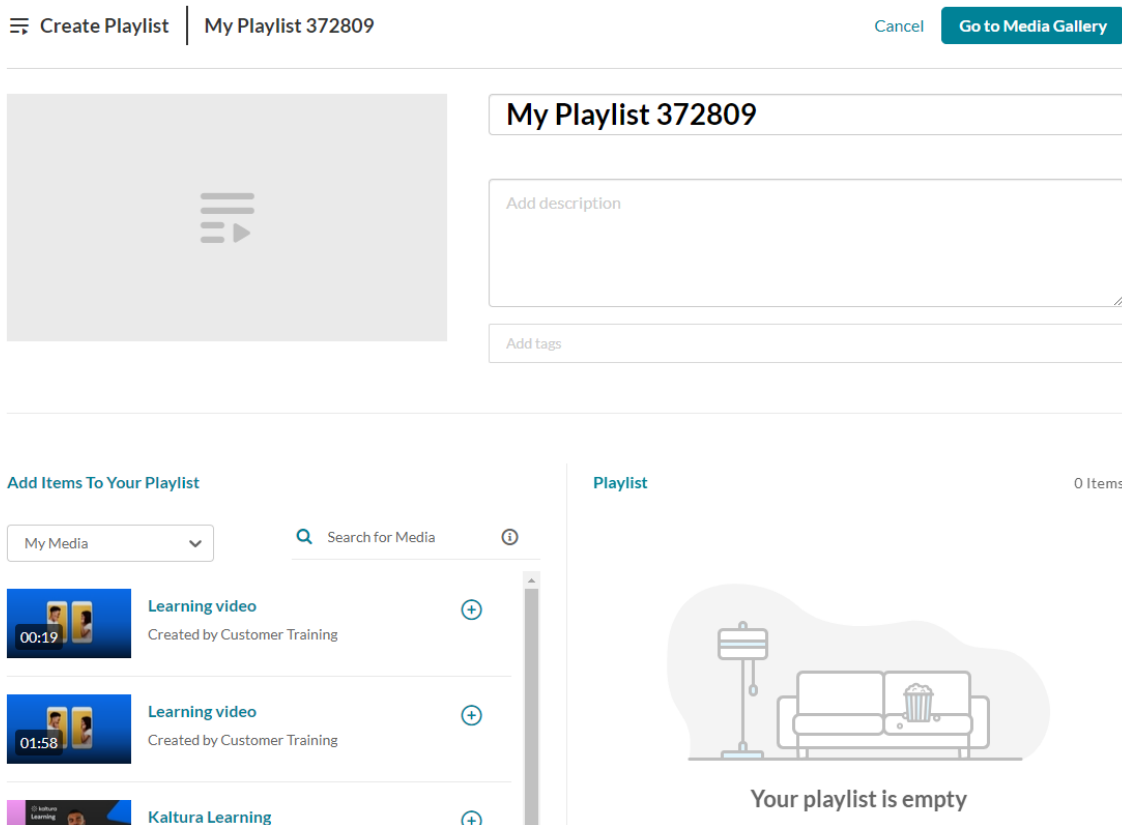

Watch the video tutorial below to learn how to create a playlist!

Create a new playlist

1. Access the Media Gallery.

From the hamburger menu, select **Create channel playlist**.

The **Create Playlist** page displays.