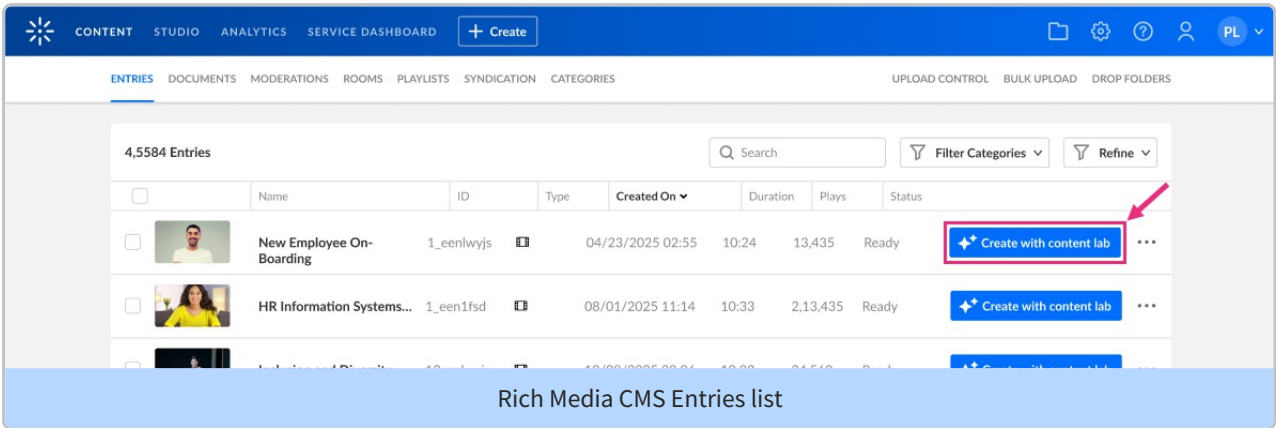

Legacy Video Portal -

Access the Content Lab through the **Create with content lab** button on the [Media page](#).