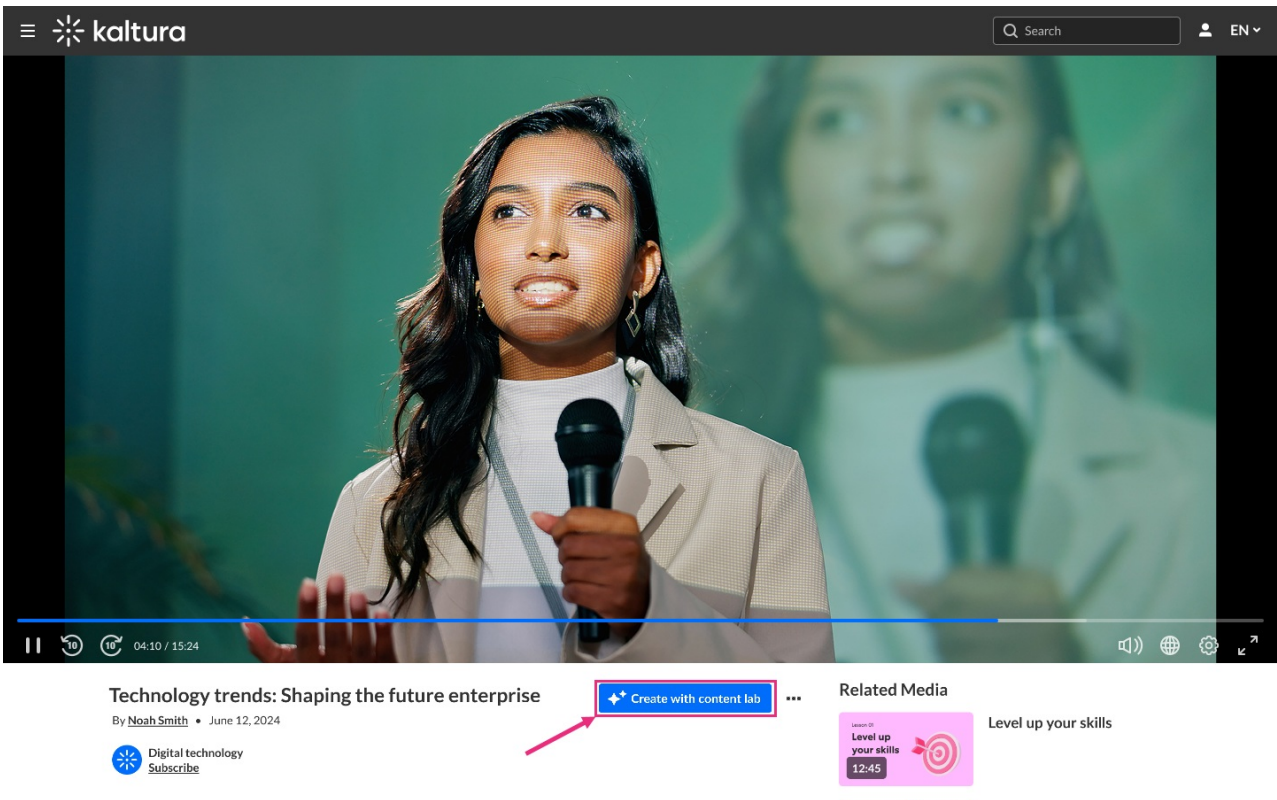

Repurposing and enrichment

Feature	Description	Rich Media CMS	Legacy Video Portal	Kaltura Events	LMS Video
Create highlight clips with AI	Automatically detect and extract the most impactful moments from your content into shareable clips. Content Lab's AI engine identifies these moments based on high engagement points and speaker cues.	✓	✓	✓	✓
Create quizzes with AI	Transform passive content into active experiences while improving knowledge retention with AI-generated quizzes. Each quiz adapts to your content's core messages and is shown at the contextually appropriate time.	✓	✓		✓

Create a summary and chapters with AI	Get automated summaries and chapters that make lengthy content instantly scannable. Your content is easier to digest, navigation is improved, and knowledge transfer is seamless.				
Enrich metadata with AI	Enrich your media's metadata to boost content discoverability and engagement. Automatically generate relevant titles, descriptions, and contextual tags; customize the output with tone, quotes, target audience, and video title prefix; and improve how your videos appear in search results and recommendation engines.				

Access the Content Lab

Steps for accessing the Content Lab vary depending on the Kaltura application.

Rich Media CMS -

Access the Content Lab through the **Create with content lab** button on the [Entries list](#) or on the [Entry Details page](#).

Legacy Video Portal -

Access the Content Lab through the **Create with content lab** button on the [Media page](#).

Kaltura Events - Access the Content Lab through the **Create with content lab** button on the [Edit session page](#) or the [Edit media page](#).