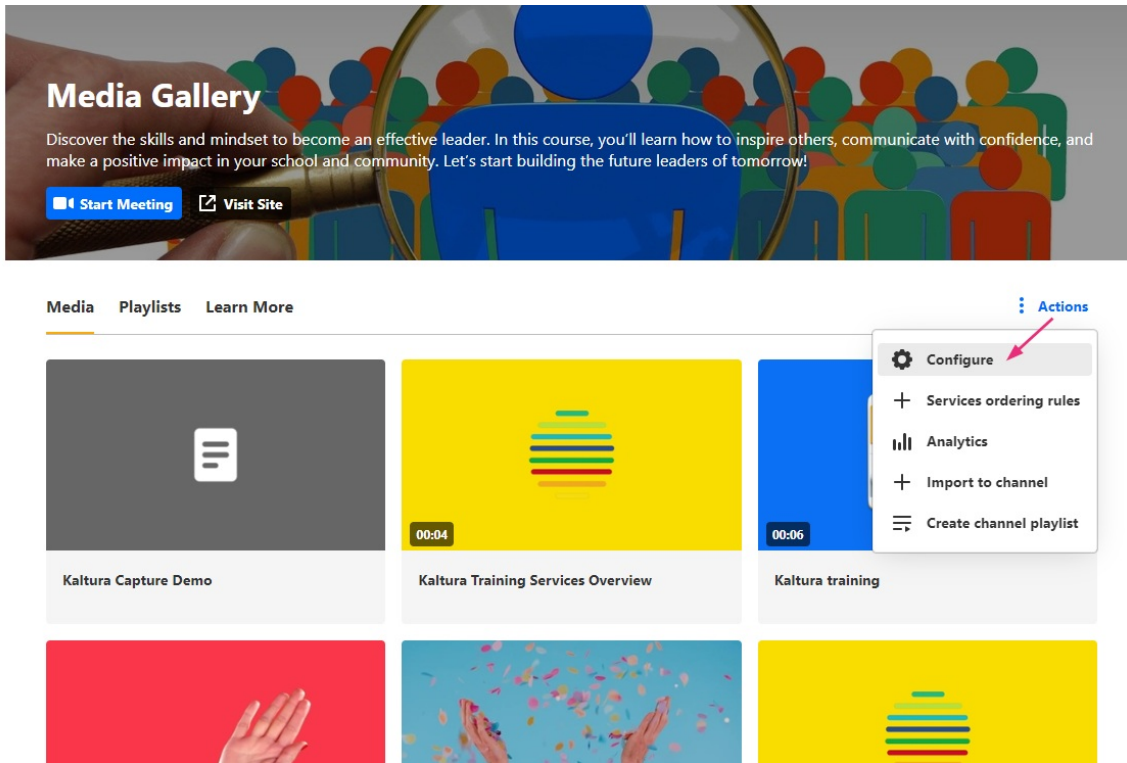

The **Edit Media Gallery** page displays.

3. Click the **Playlists** tab.

Edit Media Gallery

Details **Playlists**

Description: **Black** **Bold** *Italic* Underline [List Icons] [Link Icon] [Image Icon]

Discover the skills and mindset to become an effective leader. In this course, you'll learn how to inspire others, communicate with confidence, and make a positive impact in your school and community. Let's start building the future leaders of tomorrow!

Tags:

Options:

- ☒ Moderate content (media will not appear in media gallery until approved by the gallery manager)
- ☒ Enable comments in Media Gallery
- ☐ Keep comments private to Media Gallery.
- ☐ Force media published only to this channel to always be played in the context of the channel
- ☒ Enable Newrow Live Room
- ☒ Display embedded media in this Media Gallery

Save [Back to Media Gallery](#)

The playlists in your Media Gallery display.