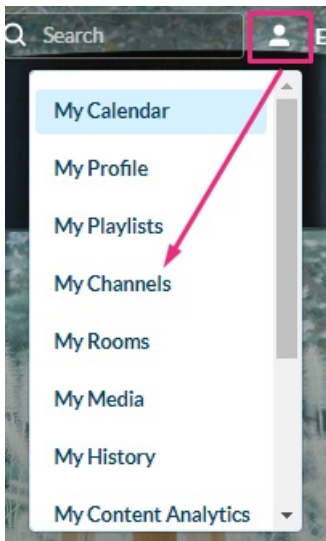

Search in My Channels

Last Modified on 11/30/2024 10:51 am IST

 This article is designated for all users.

About

The **My Channels** page in Kaltura's video portal offers robust search and filtering tools, making it easy to locate specific channels or groups of channels based on your preferences.

 To learn more about channels in the Kaltura's Video Portal, visit our article [Understanding Channels](#).

Access My Channels

Select **My Channels** from the user drop-down menu .

 If you don't have this option in your user menu, ask your administrator to give you access to it.