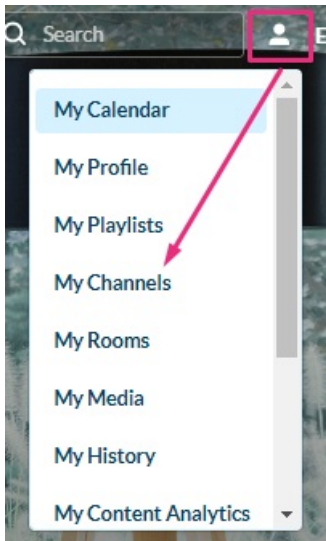

Search in My Channels

Last Modified on 01/29/2025 10:22 am IST

 This article is designated for all users.

About

The **My Channels** page in Kaltura's video portal offers robust search and filtering tools, making it easy to locate specific channels or groups of channels based on your preferences.

To learn more about channels in the Kaltura's Video Portal, visit our article [Understanding Channels](#).

Access My Channels

Select **My Channels** from the user drop-down menu  .

If you don't have this option in your user menu, ask your administrator to give you access to it.