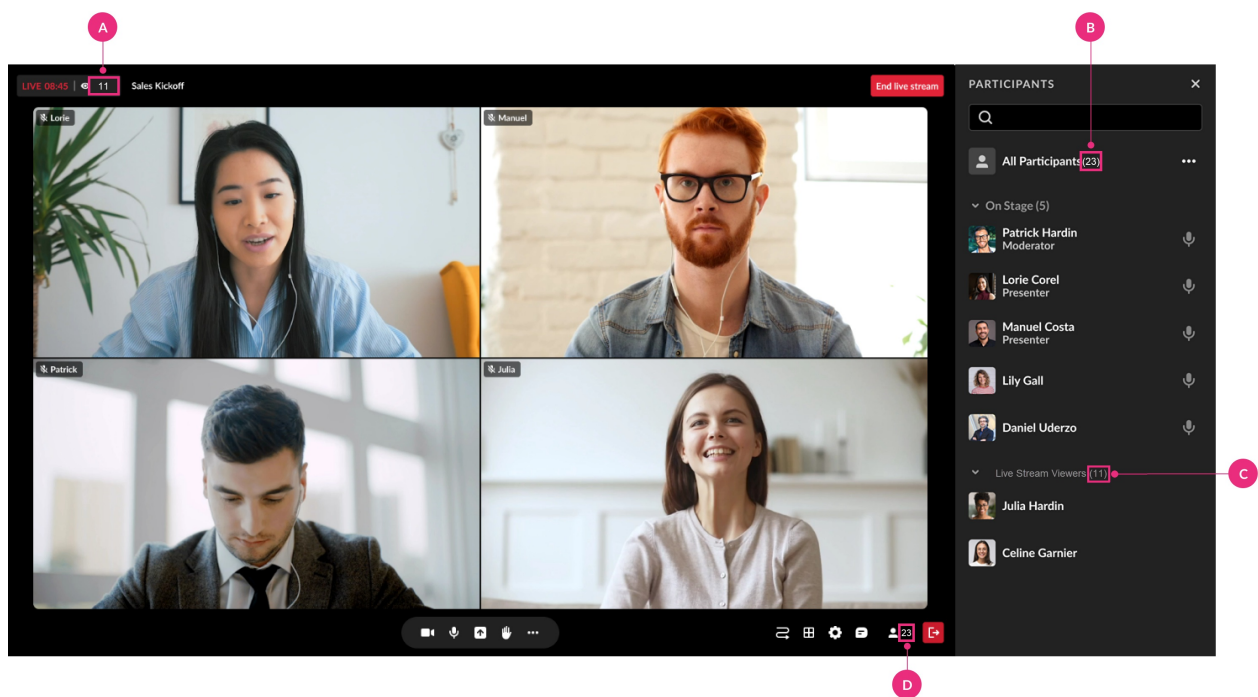

What do all these numbers mean?

Last Modified on 10/21/2024 4:35 pm IDT

 This article is designated for all users.

About

During a DIY live broadcast session, the meeting room displays a variety of different figures. You may be wondering, "What do all these numbers mean?" We are here to help!

(A) Number of users watching the live feed (using the Kaltura Player)

(B) Aggregated number of users inside the KME Studio room and watching the live feed (using the Kaltura Player)

(C) Number of users watching the live feed (using the Kaltura Player)

(D) Aggregated number of users inside the KME Studio room and watching the live feed (using the Kaltura Player)