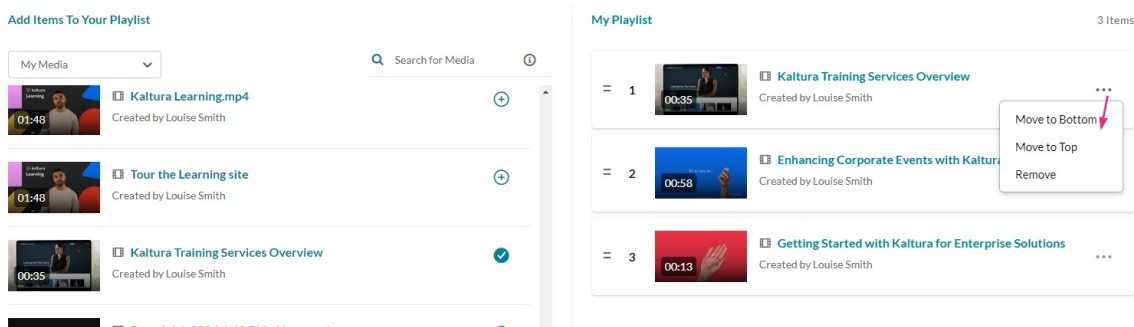

- **My Media** - Select this to display media from your [My Media](#) library.
- **Media Gallery** - Select this to display media that is available in your Media Gallery.

Edit Playlist

My Playlist 312809

Cancel

Save

Duration	Title	Created by	Order	Thumbnail	Title	Created by
00:13		Customer Training				
00:04	Demo_Roy_Kaltura_Test	Customer Training				
00:06	Branding tips	Customer Training				
00:02	Video Recording - Mon Jun 24 2024 1...	Customer Training				
	Webinars Demo	Customer Training				
00:30	AI and Robotics	Customer Training				
00:14	Product spotlight: unveiling innovatio...	Customer Training				
	Daniel Pauley - The Ocean's Shifting B...					
			2		Kaltura Training Services O...	Louise Szmoisz
			3		Kaltura Training Services O...	Customer Training
			4		Hello world	Customer Training
			5		Succession (HBO) Series Fin...	Customer Training
			6		Kaltura Events Teaser_(W...	Customer Training
			7		Webinars Demo	Customer Training
			8		AI and Robotics	Customer Training

To manually reorder media in the playlist, grab the two lines to the left of the media and drag to the desired spot in the playlist.

You can also click the **three dots menu** next to an item and move the item to the top or bottom of the playlist, or to remove the item.