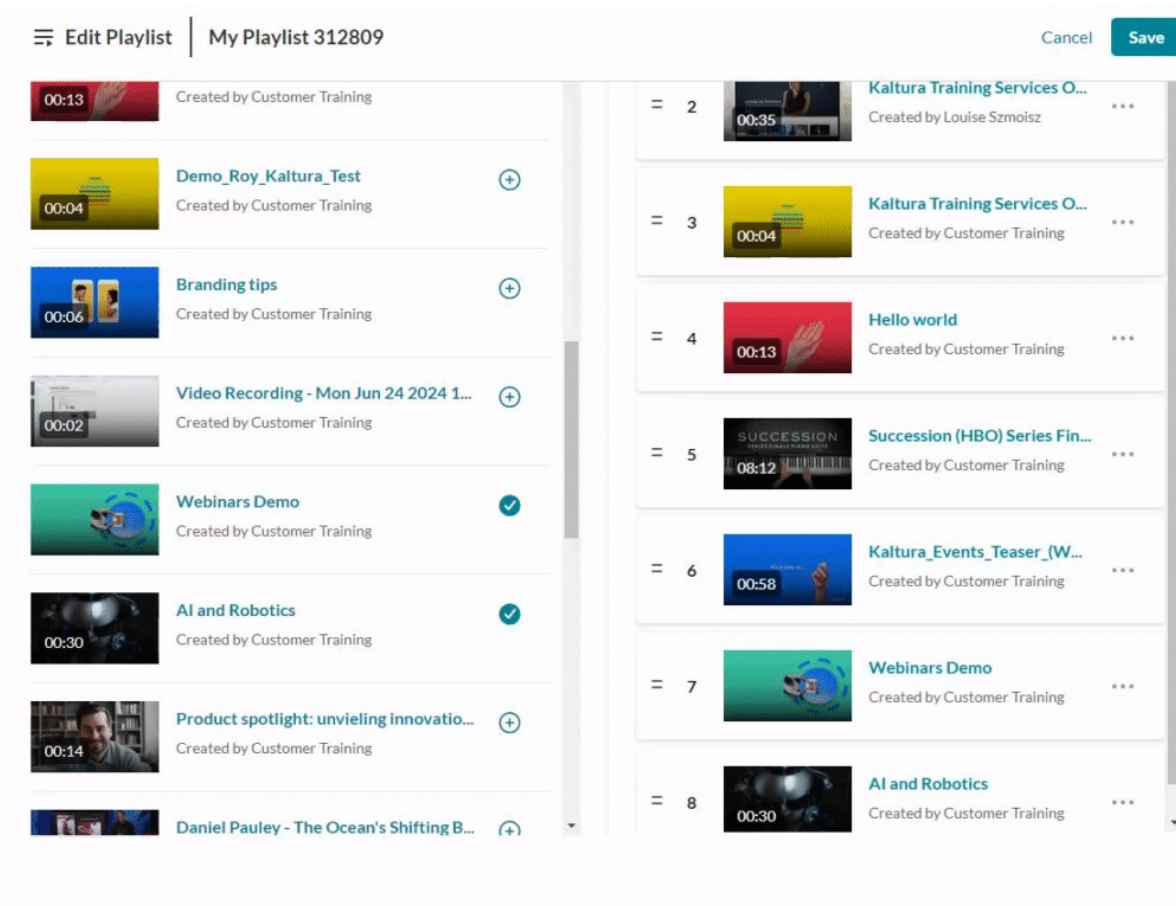

You can also click the **three dots menu** next to an item and move the item to the top or bottom of the playlist, or to remove the item.