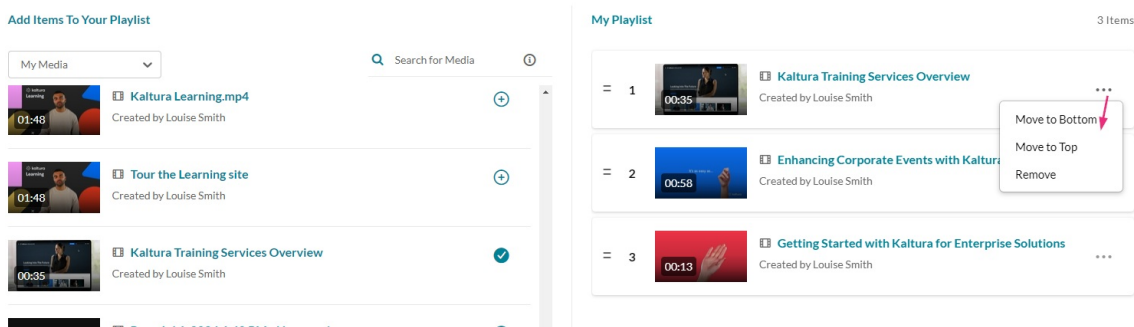

The selected items show a check symbol and move into the **My Playlist** column on the right. (If you change your mind and don't want that item, just click the check symbol to remove it.)

Edit Playlist

My Playlist 312809

Cancel

Save

Duration	Title	Created by	Order
00:13	Created by Customer Training	Customer Training	1
00:04	Demo_Roy_Kaltura_Test	Customer Training	2
00:06	Branding tips	Customer Training	3
00:02	Video Recording - Mon Jun 24 2024 1...	Customer Training	4
00:30	Webinars Demo	Customer Training	5
00:14	AI and Robotics	Customer Training	6
00:14	Product spotlight: unveiling innovatio...	Customer Training	7
00:30	Daniel Pauley - The Ocean's Shifting B...	Customer Training	8
00:35	Kaltura Training Services O...	Louise Szmoisz	9
00:04	Kaltura Training Services O...	Customer Training	10
00:13	Hello world	Customer Training	11
08:12	Succession (HBO) Series Fin...	Customer Training	12
00:58	Kaltura Events Teaser_(W...	Customer Training	13
00:30	Webinars Demo	Customer Training	14
00:30	AI and Robotics	Customer Training	15

To manually reorder media in the playlist, grab the two lines to the left of the media and drag to the desired spot in the playlist.

You can also click the **three dots menu** next to an item and move the item to the top or bottom of the playlist, or to remove the item.