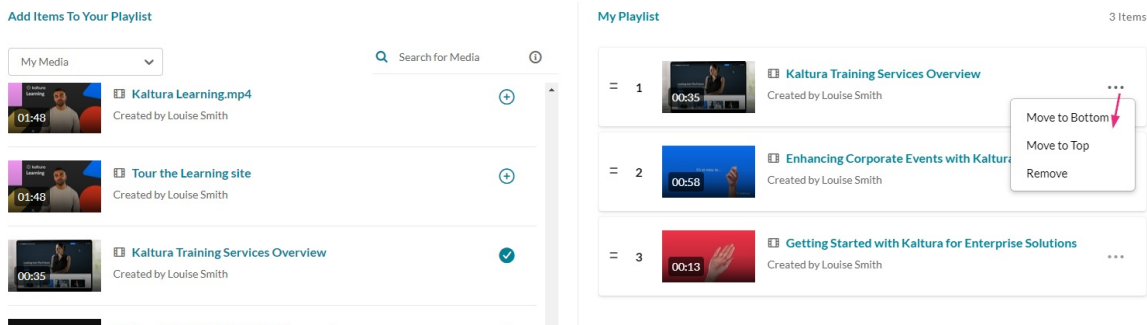

- **My Media** - Select this to display media from your [My Media](#) library.
- **Media Gallery** - Select this to display media that is available in the Media Gallery.

2. Click the add button(s)  next to the items you want to add.

The selected items show a check symbol  and move into the **My Playlist** column on the right. (If you change your mind and don't want that item, just click the check symbol  to remove it.)

To manually reorder media in the playlist, grab the two lines to the left of the media and drag to the desired spot in the playlist.

You can also click the **three dots menu** next to an item and move the item to the top or bottom of the playlist, or to remove the item.

3. When you're happy with your selected items, click **Go to Media Gallery**.