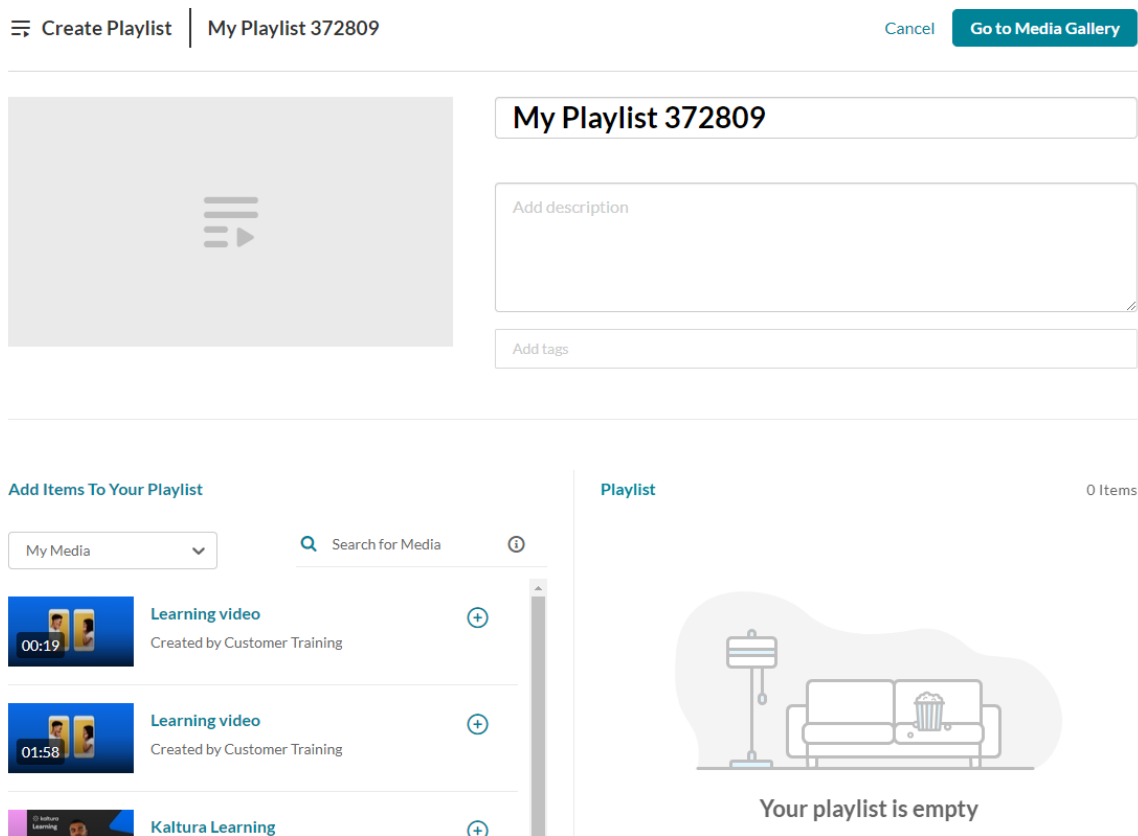

2. Add a title (default is 'My Playlist'), description, and tags.