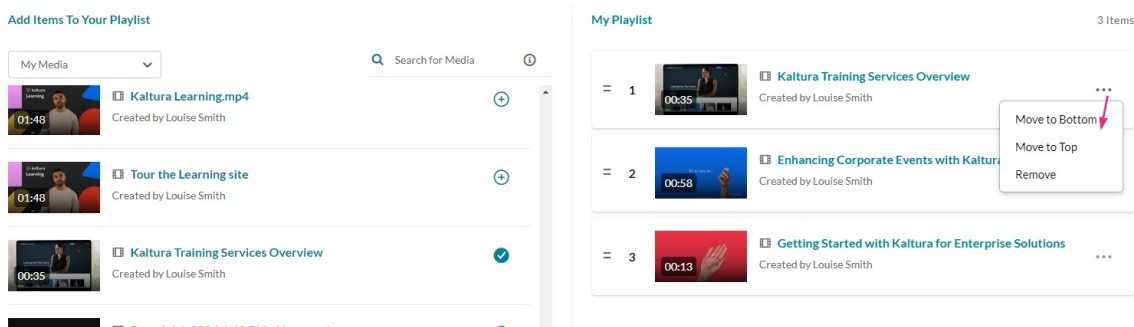

Edit Playlist

My Playlist 312809

Cancel

Save

Item	Duration	Created by
[Thumbnail]	00:13	Customer Training
Demo_Roy_Kaltura_Test	00:04	Customer Training
Branding tips	00:06	Customer Training
Video Recording - Mon Jun 24 2024 1...	00:02	Customer Training
Webinars Demo		Customer Training
AI and Robotics	00:30	Customer Training
Product spotlight: unveiling innovatio...	00:14	Customer Training
Daniel Pauley - The Ocean's Shifting B...		Customer Training
Kaltura Training Services O...	00:35	Louise Szmoisz
Kaltura Training Services O...	00:04	Customer Training
Hello world	00:13	Customer Training
Succession (HBO) Series Fin...	08:12	Customer Training
Kaltura Events Teaser (W...	00:58	Customer Training
Webinars Demo		Customer Training
AI and Robotics	00:30	Customer Training

To manually reorder media in the playlist, grab the two lines to the left of the media and drag to the desired spot in the playlist.

You can also click the **three dots menu** next to an item and move the item to the top or bottom of the playlist, or to remove the item.