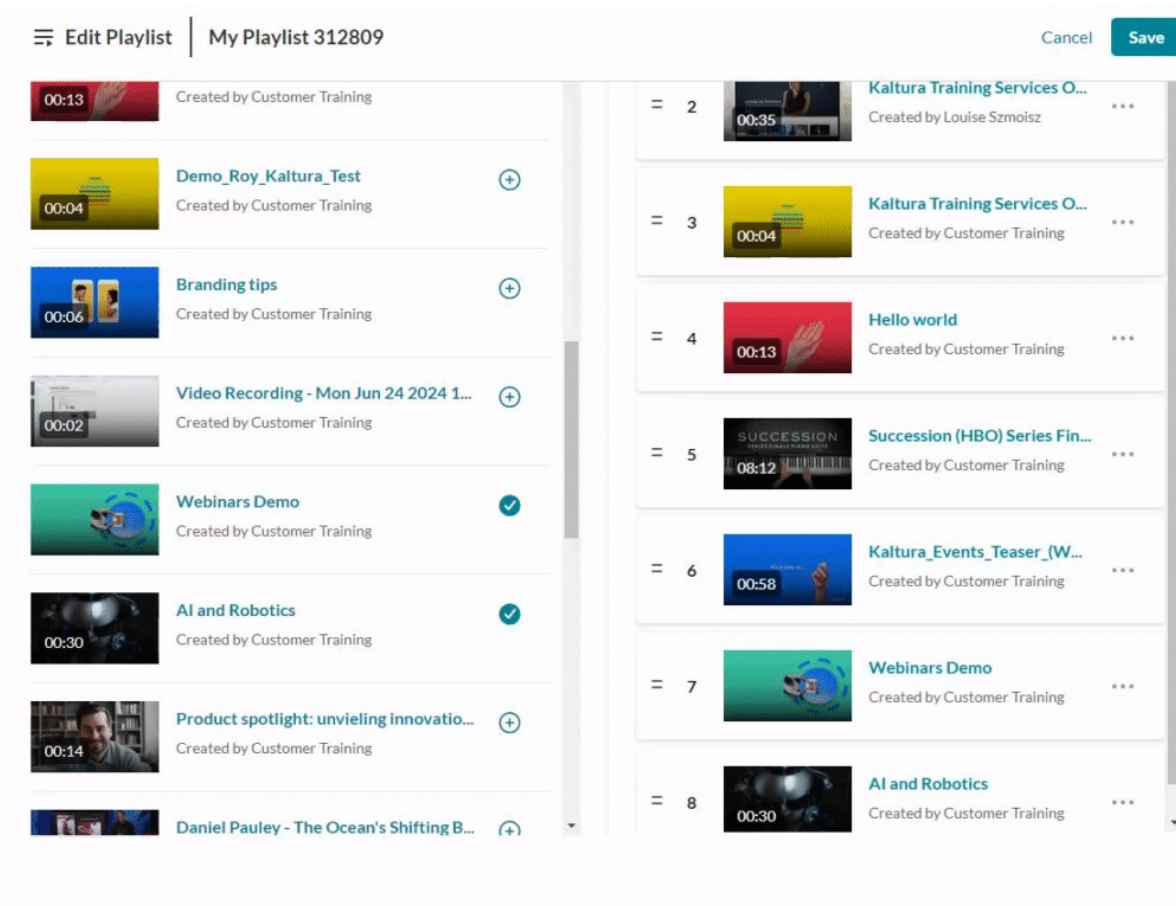

To manually reorder media in the playlist, grab the two lines to the left of the media and drag to the desired spot in the playlist.

You can also click the **three dots menu** next to an item and move the item to the top or bottom of the playlist, or to remove the item.