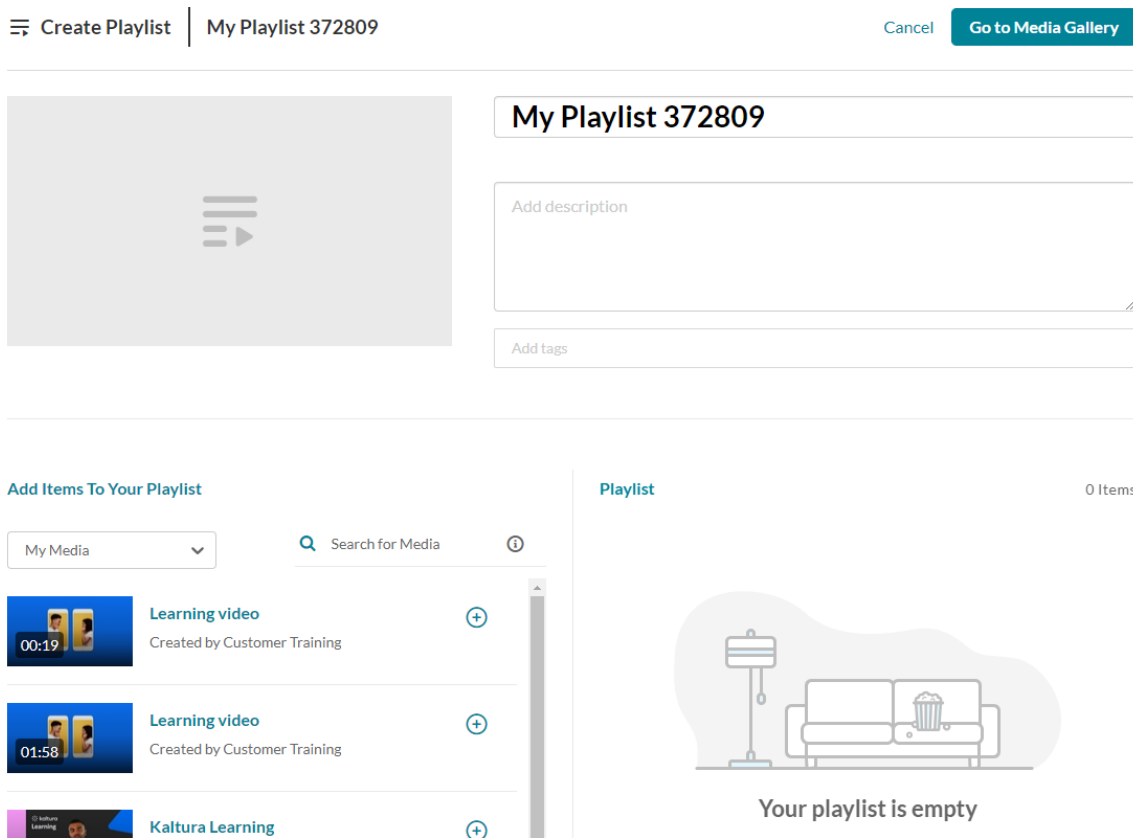

## Create a new playlist

1. Access the [Media Gallery](#).

From the **Actions** menu, select **Create channel playlist**.

The **Create Playlist** page displays.

2. Add a title (default is 'My Playlist' ), description, and tags.