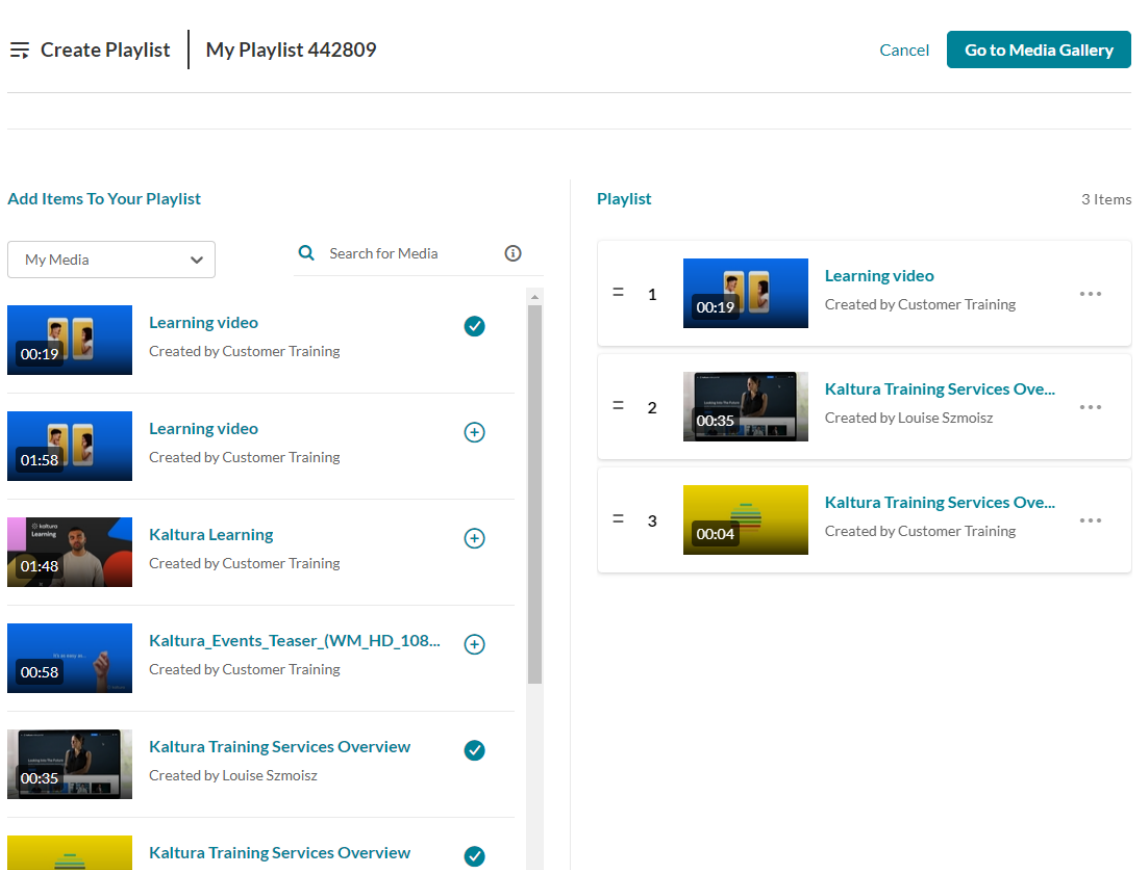

### 1. Choose the media you want for your playlist.

You can use the search function to find the media you want to add, or use the drop-down menu. The menu includes the following two options:

- **My Media** - Select this to display media from your [My Media](#) library.
- **Media Gallery** - Select this to display media that is available in the Media Gallery.

2. Click the add button(s)  next to the items you want to add.

The selected items show a check symbol  and move into the **My Playlist** column on the right. (If you change your mind and don't want that item, just click the check symbol  to remove it.)