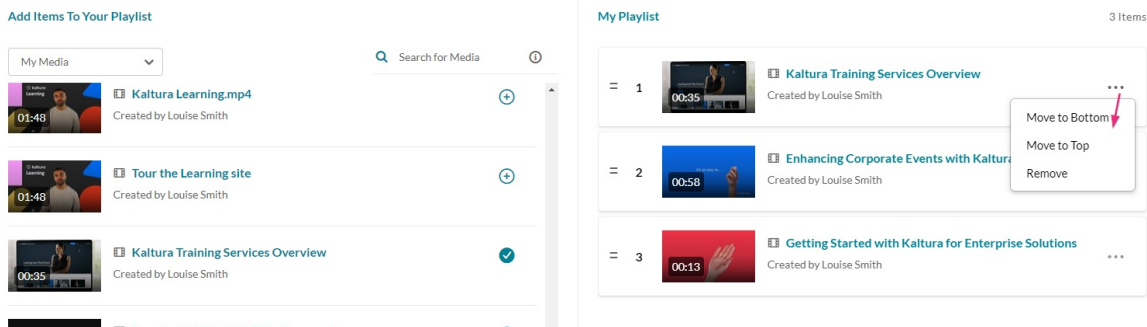

### 1. Choose the media you want for your playlist.

You can use the search function to find the media you want to add, or use the drop-down menu. The menu includes the following two options:

- **My Media** - Select this to display media from your [My Media](#) library.
- **Media Gallery** - Select this to display media that is available in the Media Gallery.

2. Click the add button(s)  next to the items you want to add.

The selected items show a check symbol  and move into the **My Playlist** column on the right. (If you change your mind and don't want that item, just click the check symbol  to remove it.)

To manually reorder media in the playlist, grab the two lines to the left of the media and drag to the desired spot in the playlist.

You can also click the **three dots menu** next to an item and move the item to the top or bottom of the playlist, or to remove the item.