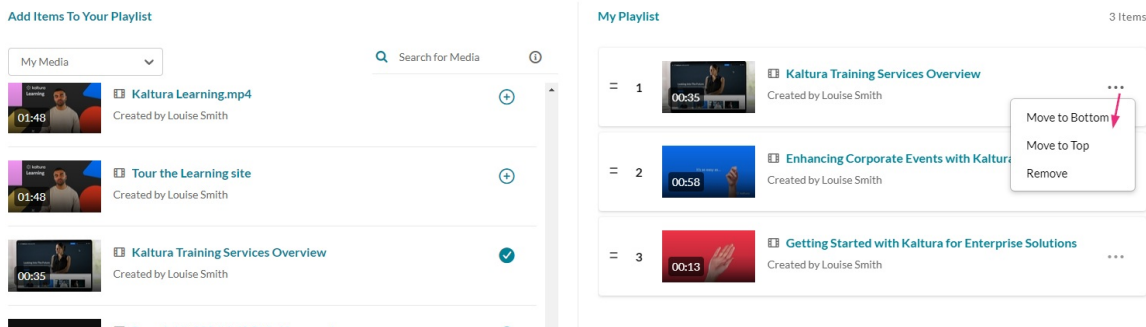

1. Choose the media you want for your playlist.

You can use the search function to find the media you want to add, or use the drop-down menu. The menu includes the following two options:

- **My Media** - Select this to display media from your [My Media](#) library.
- **Media Gallery** - Select this to display media that is available in the Media Gallery.

2. Click the add button(s)  next to the items you want to add.

The selected items show a check symbol  and move into the **My Playlist** column on the right. (If you change your mind and don't want that item, just click the check symbol  to remove it.)

To manually reorder media in the playlist, grab the two lines to the left of the media and drag to the desired spot in the playlist.

You can also click the **three dots menu** next to an item and move the item to the top or bottom of the playlist, or to remove the item.