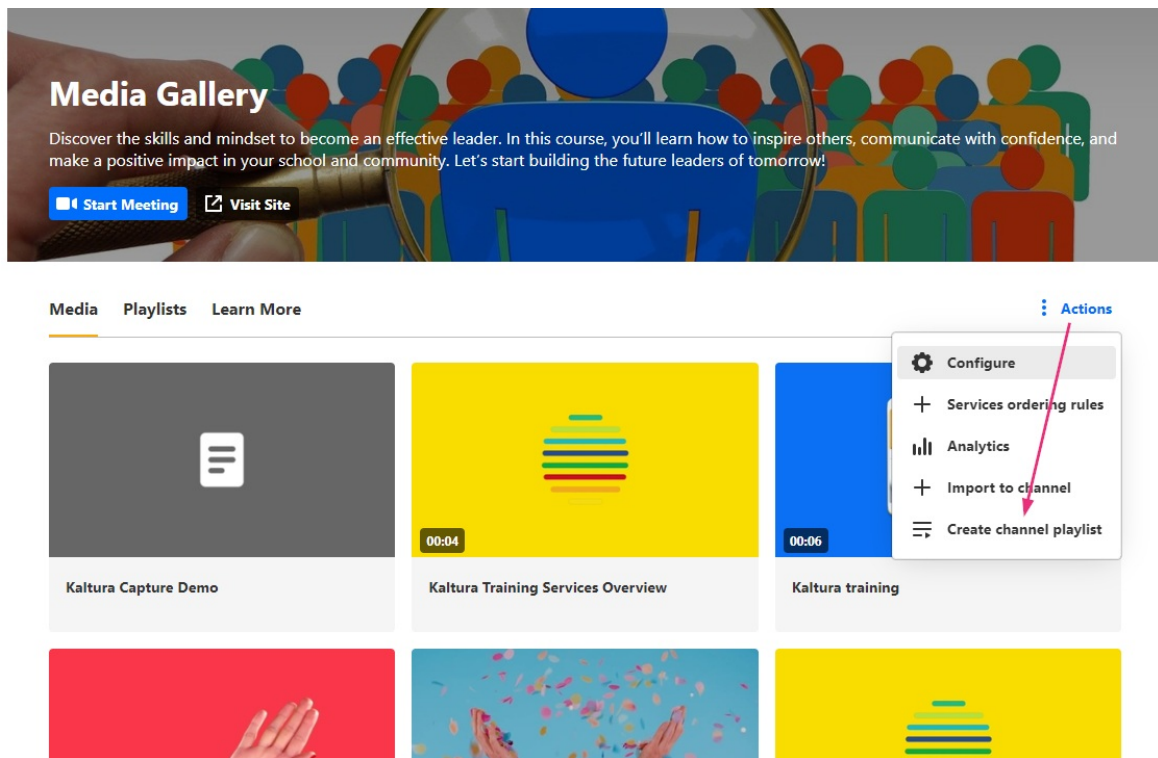

## Create a new playlist

1. Access the [Media Gallery](#).

Media Playlists Learn More

 Actions

From the **Actions** menu, select **Create channel playlist**.

The **Create Playlist** page displays.

2. Add a title (default is 'My Playlist' ), description, and tags.