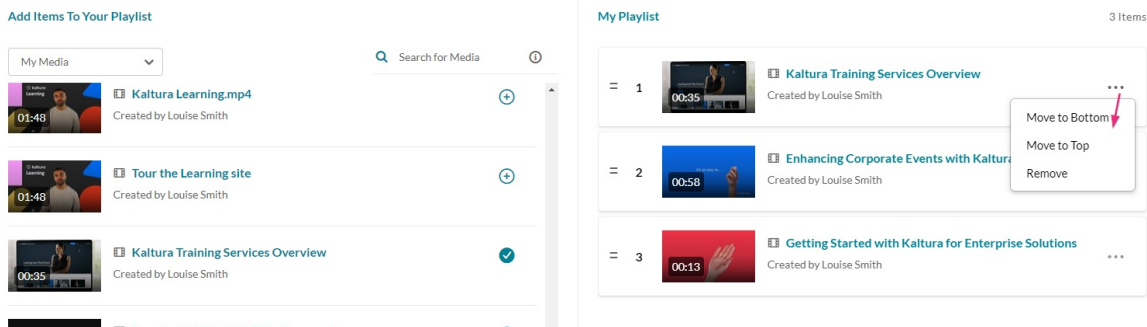

3. When you're happy with your selected items, click **Go to Media Gallery**.