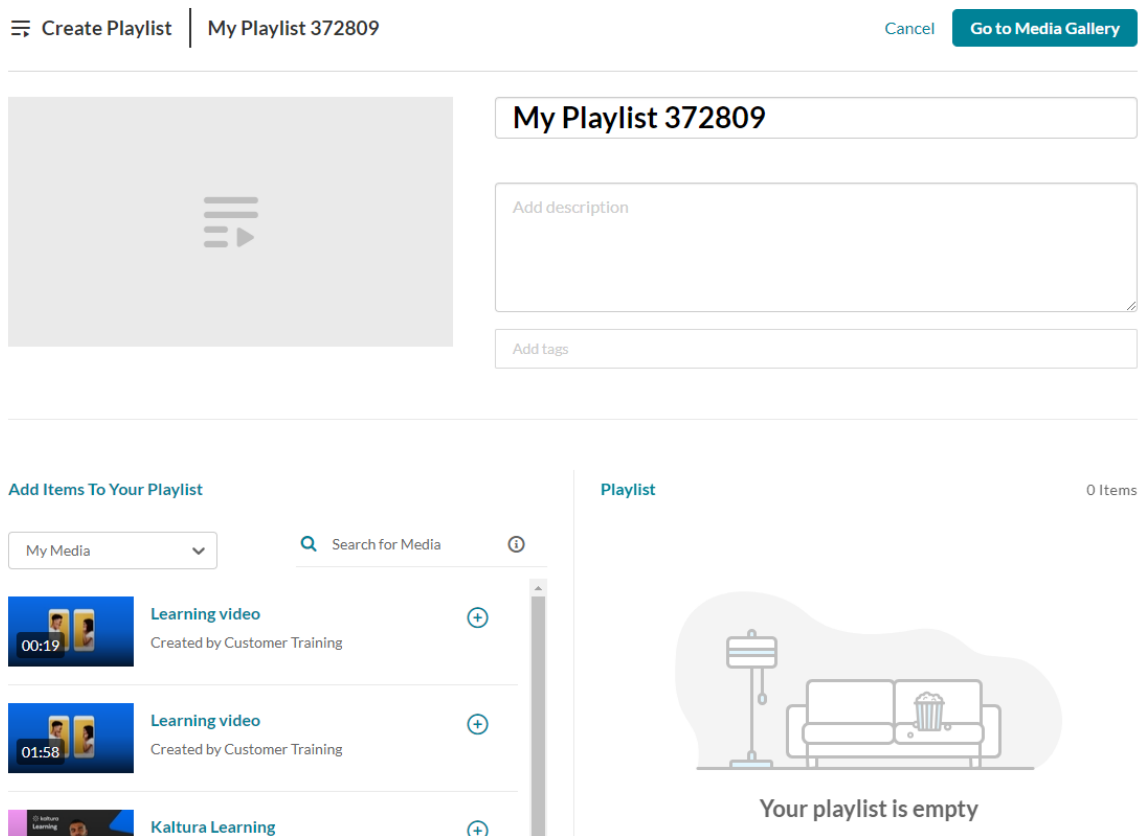

## Create a new playlist

1. Access the [Media Gallery](#).

Media Playlists Learn More

 Actions

From the **Actions** menu, select **Create channel playlist**.

The **Create Playlist** page displays.

2. Add a title (default is 'My Playlist' ), description, and tags.