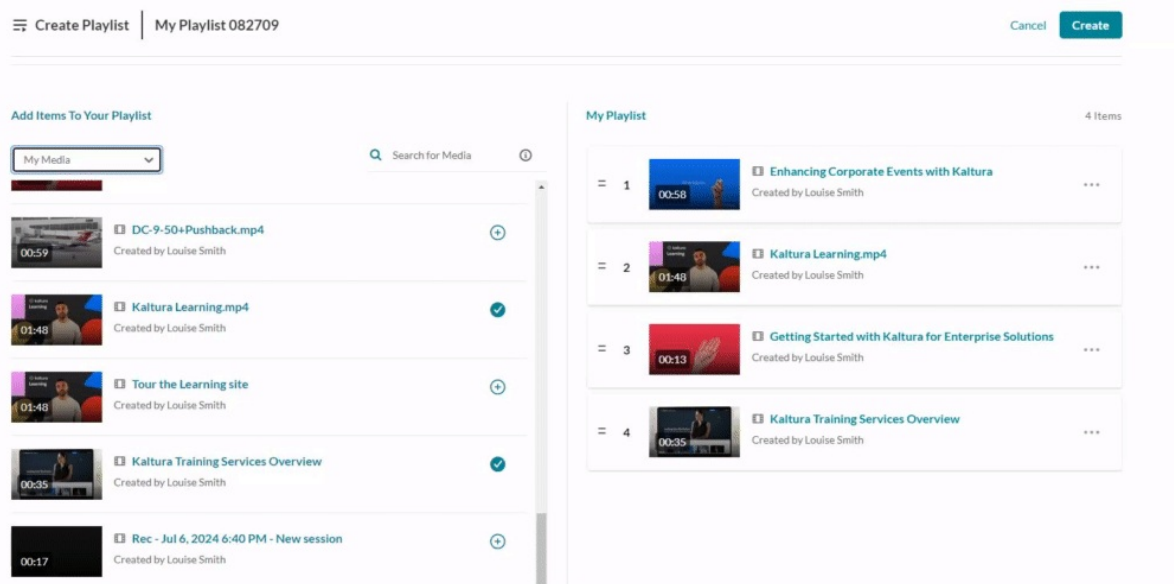

To manually reorder media in the playlist, grab the two lines to the left of the media and drag to the desired spot in the playlist.

You can also click the **three dots menu** next to an item and move the item to the top or bottom of the playlist, or to remove the item.