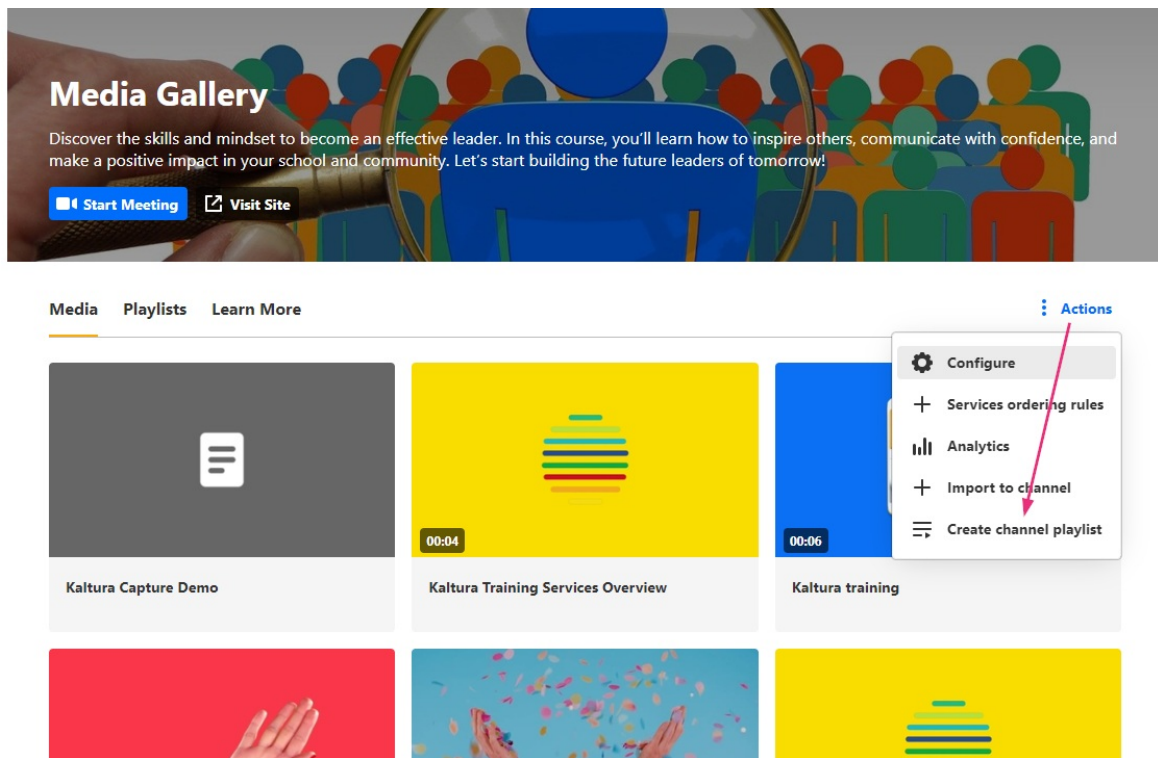

From the **Actions** menu, select **Create channel playlist**.

The **Create Playlist** page displays.