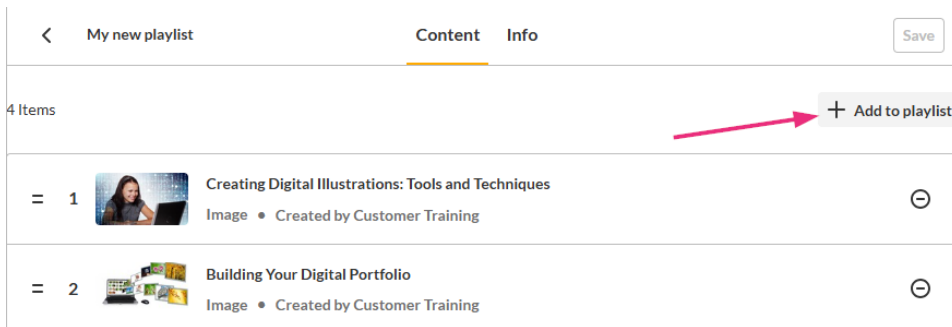

Locate the desired playlist, click the **three-dot menu** and select **Edit**.

Media gallery playlists

Update and arrange your playlists to shape your media gallery content.

16 Playlists
+ Create media gallery playlist

	Name	Items	
= 1	 My new playlist	4	ⓘ ...
= 2	 Introduction to Digital Arts and Sciences		
= 3	 My Playlist 531802		
= 4	 My Playlist 312809	5	ⓘ ...

Play Media

Edit

Delete

The edit playlist page displays.

Add media

1. Click **Add to playlist** at the top right.

The 'Select media' window opens.

2. Check the boxes next to the items you want to add in the tabs:

- **My Media** - Select this to display media from your **My Media** library.
- **Gallery media** - Select this to display media that is available in the Media Gallery.