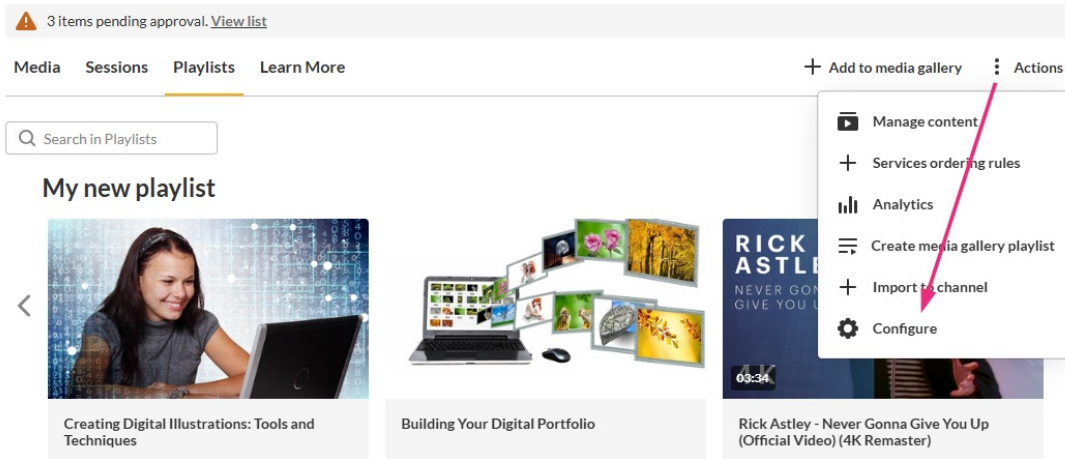

Access the edit playlist page

1. Access the Media Gallery.

2. At the top right of the Media Gallery, click the **Actions** menu and select **Configure**.

The edit page opens on the **Details** tab by default.