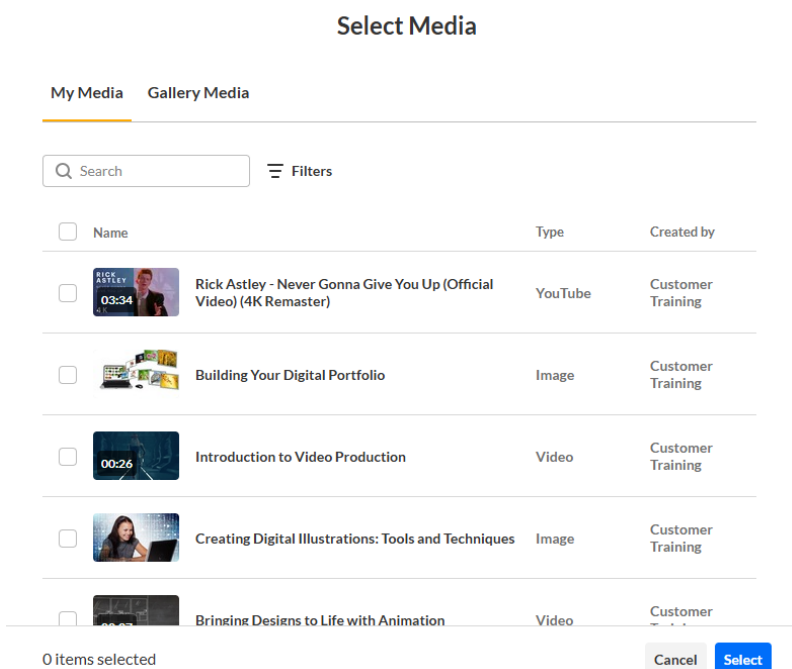

Add media

1. Click **Add to playlist** at the top right.

The 'Select media' window opens.

2. Check the boxes next to the items you want to add in the tabs:

- **My Media** - Select this to display media from your **My Media** library.
- **Gallery media** - Select this to display media that is available in the Media Gallery.