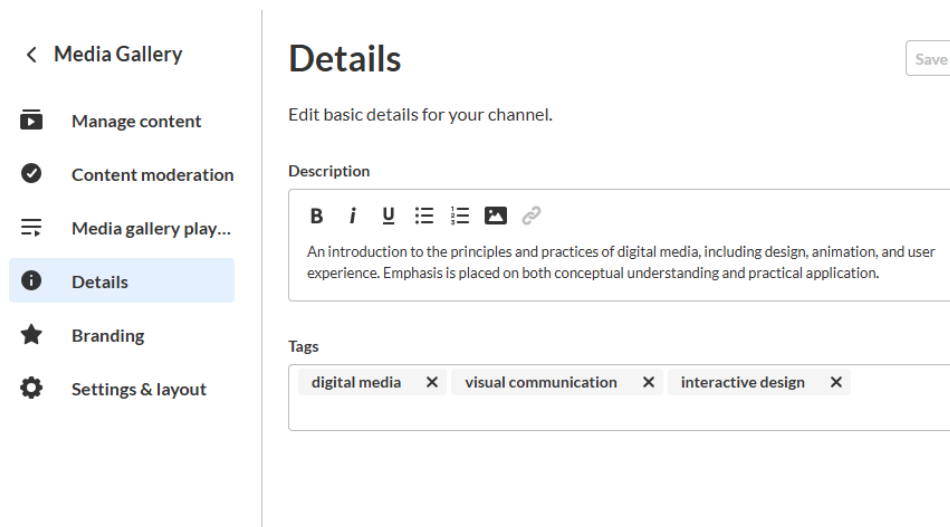

Access the edit playlist page

1. Access the Media Gallery.

2. At the top right of the Media Gallery, click the **Actions** menu and select **Configure**.

The edit page opens on the **Details** tab by default.