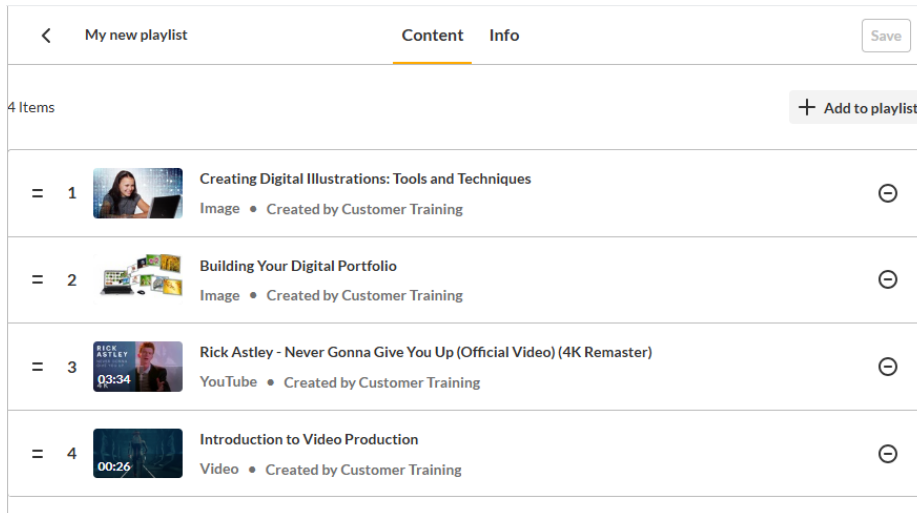

Add media

1. Click **Add to playlist** at the top right.

The 'Select media' window opens.