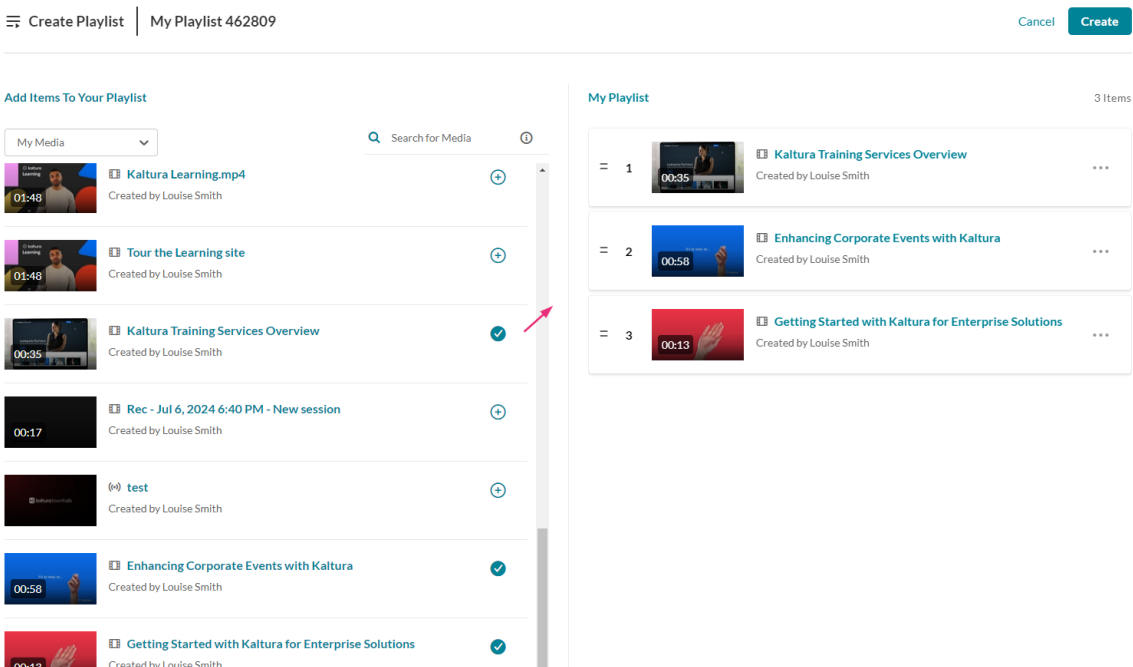

To manually reorder media in the playlist, grab the two lines to the left of the media and drag to the desired spot in the playlist.