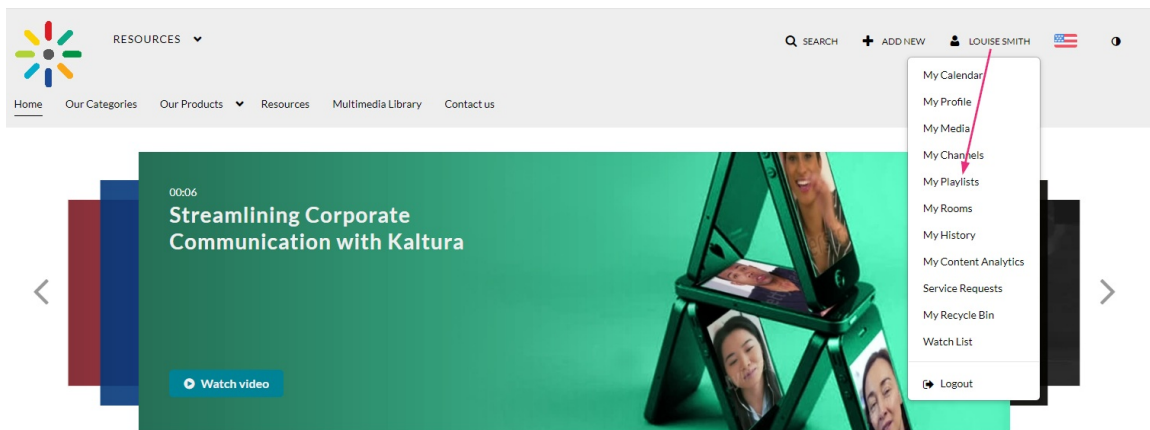

Create a playlist in Video Portal

Last Modified on 04/18/2026 9:15 am IDT

This article is designated for all users.

About

Playlists are a great tool for organizing your content, such as videos, audio files and even documents.

These instructions apply to the **legacy Video Portal**. If you're using the new Video Portal with Theming, see the [Content Hubs category](#).

If you can't create or add media to a playlist, ask your administrator to give you the required permission.

Create a new playlist

1. From the user menu, select **My Playlists**.

The My Playlists page displays.