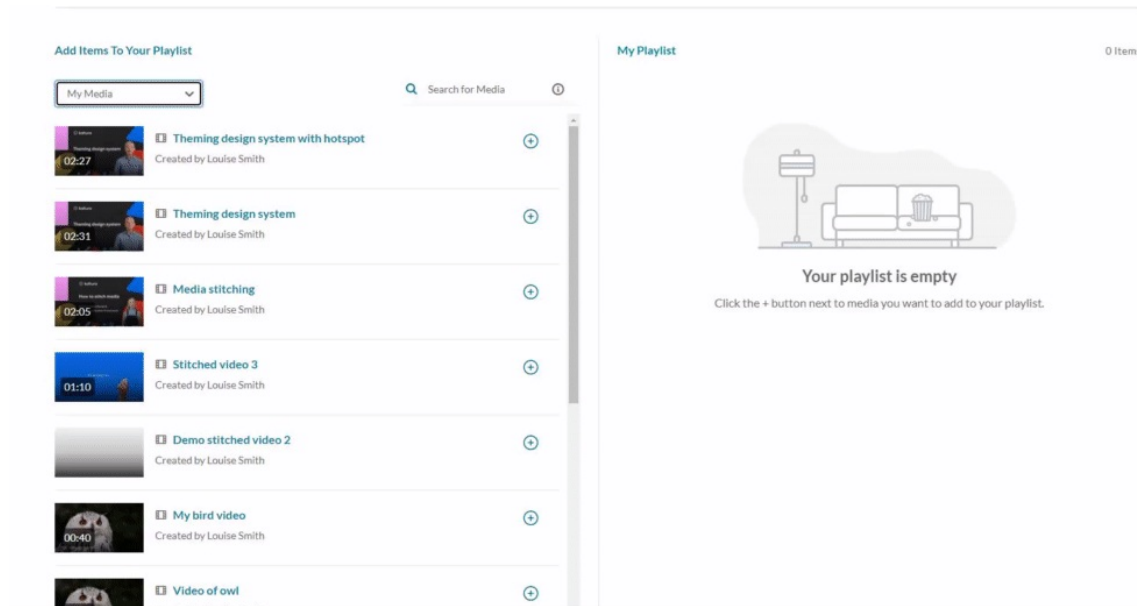

to share.

2. Click the add button(s) next to the items you want to add.

The selected items show a check symbol and move into the **My Playlist** column on the right. (If you change your mind and don't want that item, just click the check symbol to remove it.)