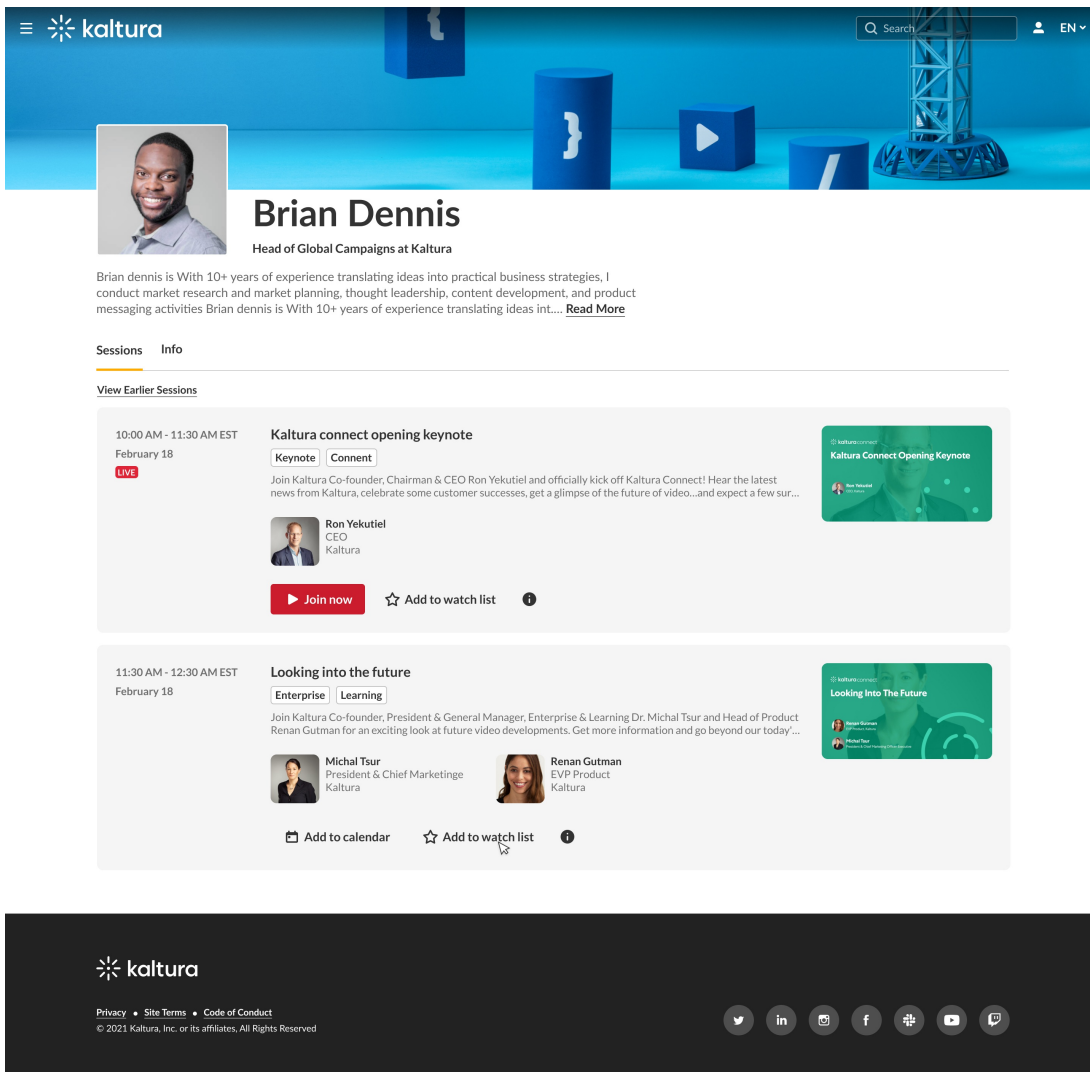

start time for the **Join Now** button to appear. Leave blank to use the default of 15 minutes. For example, if a session starts at 10:45 am and the indication is set for 15 minutes, the **Join Now** button will appear at 10:30 am, prompting users to join.

3. Click **Save**.

User experience

The image below displays a [My Profile page](#) with session cards where media thumbnails are set to visible:

For more information about session cards, visit our article [Session cards](#).