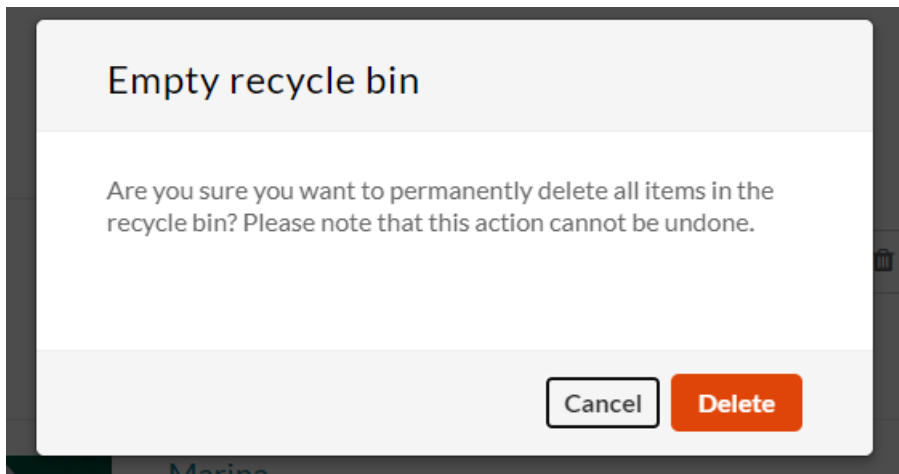

3. Click **Delete**.

 This functionality is limited to 1,000 entries per single action.

Empty the recycle bin

1. Choose all the items, then click **Empty recycle bin**.

A warning message displays.

2. Click **Delete**.