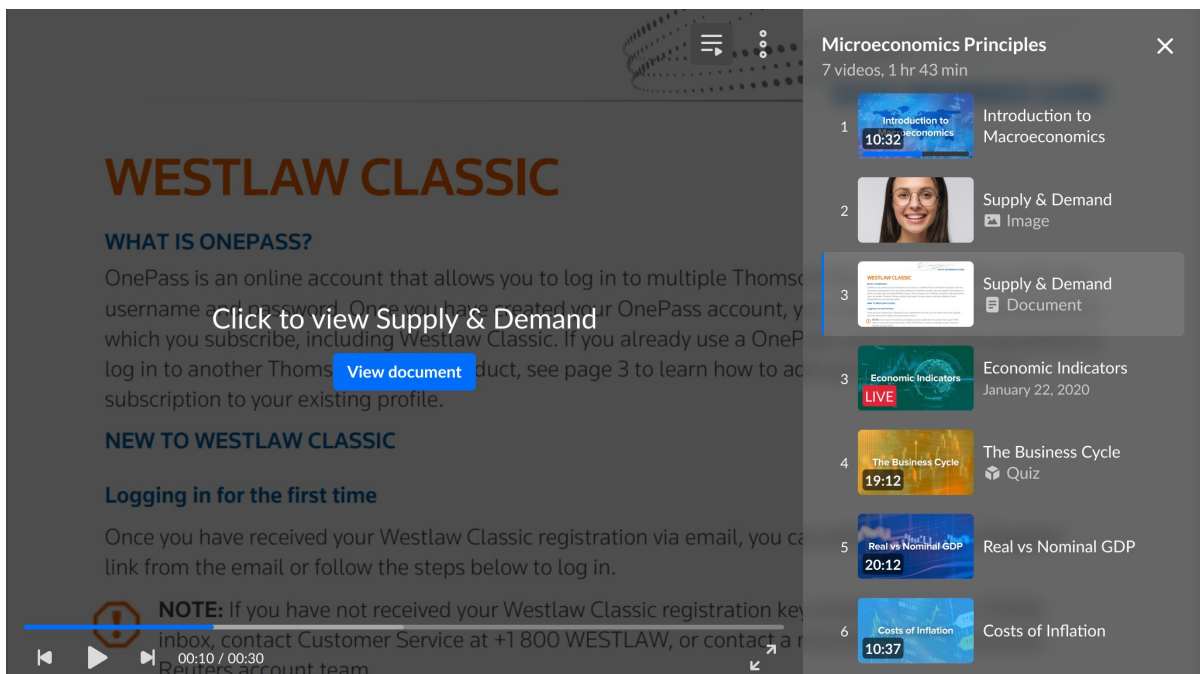

The **My Playlists** page displays.

2. Click on the thumbnail or name of a playlist.

The **Playlist** page displays.

✔ To learn more about My Playlists, check out our article [My Playlists](#).

View documents

For administrators who choose to enable it, a playlist can show document entries. The player shows the link to the Video Portal where the document can be viewed outside of the playlist. Check out our article [Documents](#) for more information.