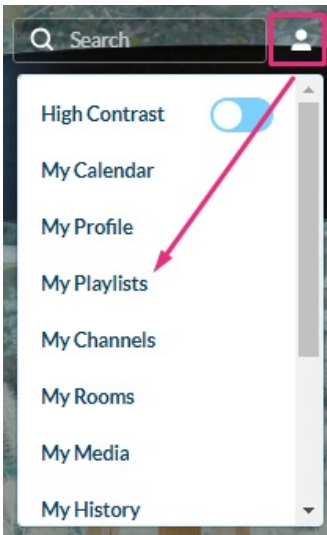

✓ To learn more, check out our article [Playlist Page](#).

Explore playlists in channels

1. Navigate to the top of the page where channels and galleries are listed.
2. Click on a channel or gallery that interests you.

The channels tab displays.

3. Click on the tab to view the playlists associated with that channel or gallery.

4. Click **See All** to explore more.

✔ To learn more, check out our article [Access a Channel Playlist](#).

Access My Playlists page (for account holders)

1. Log into your video portal and select **My Playlists** from the user menu  at the top right.

 If you don't see this option in the menu, ask your administrator about it.