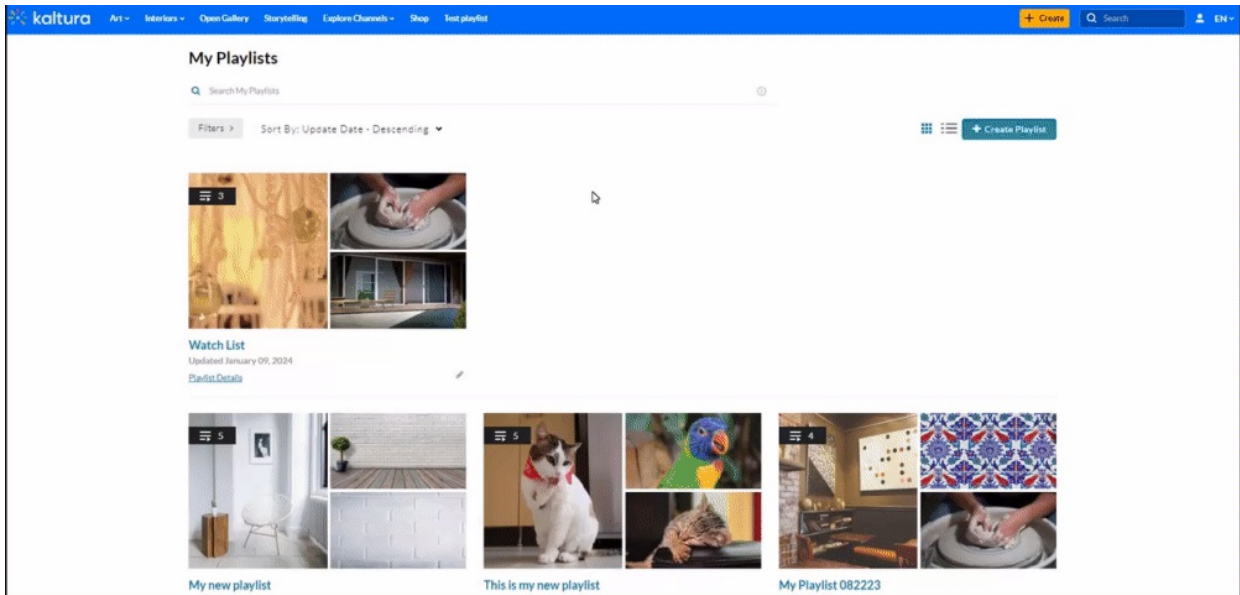

The channels tab displays.

3. Click on the tab to view the playlists associated with that channel or gallery.

4. Click **See All** to explore more.

✔ To learn more, check out our article [Access a Channel Playlist](#).

Access My Playlists page (for account holders)

1. Log into your video portal and select **My Playlists** from the user menu  at the top right.

 If you don't see this option in the menu, ask your administrator about it.

The **My Playlists** page displays.

2. Click on the thumbnail or name of a playlist.

The **Playlist** page displays.

✔ To learn more about My Playlists, check out our article [My Playlists](#).

View documents

For administrators who choose to enable it, a playlist can show document entries. The player shows the link to the Video Portal where the document can be viewed outside of the playlist. Check out our article [Documents](#) for more information.