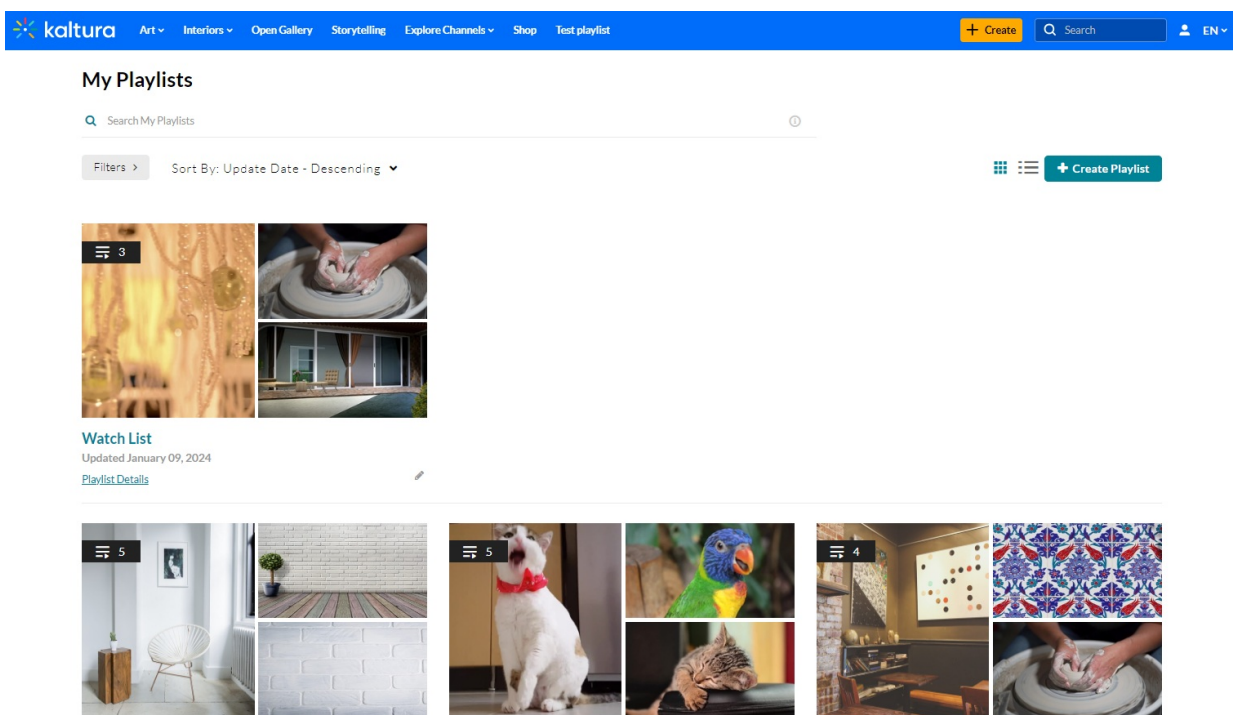

2. Click on the thumbnail or name of a playlist.

The **Playlist** page displays.