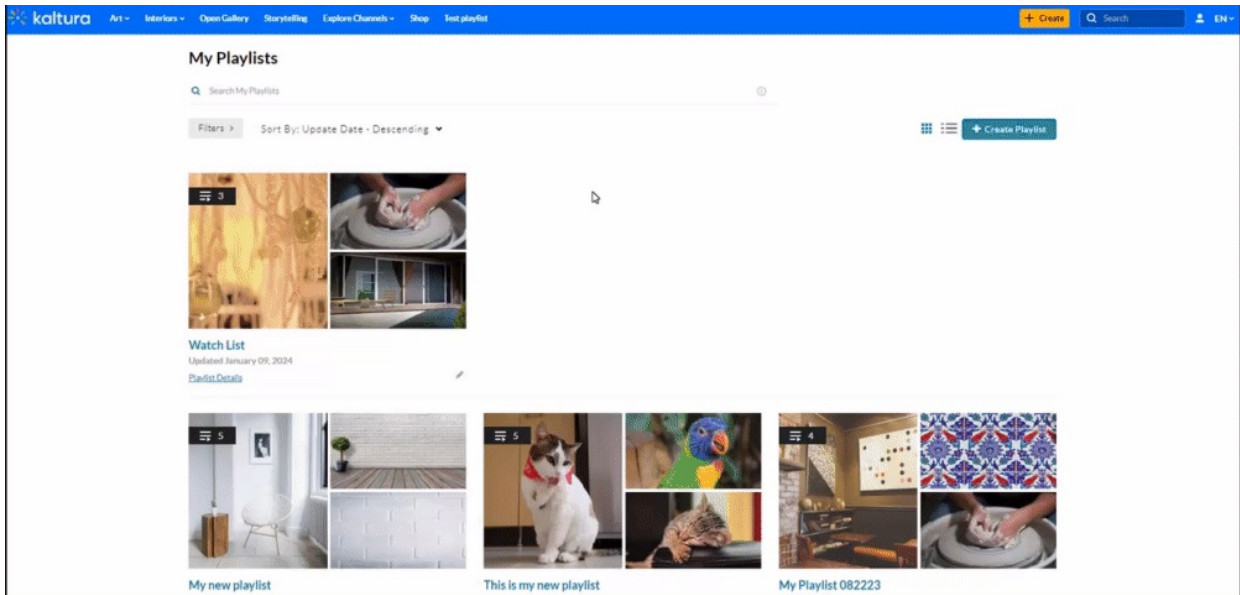

The channels tab displays.

3. Click on the tab to view the playlists associated with that channel or gallery.

4. Click **See All** to explore more.

✔ To learn more, check out our article [Access a Channel Playlist](#).

Access My Playlists page (for account holders)

1. Log into your video portal and select **My Playlists** from the user menu  at the top right.

 If you don't see this option in the menu, ask your administrator about it.

The **My Playlists** page displays.

2. Click on the thumbnail or name of a playlist.

The **Playlist** page displays.

 To learn more about My Playlists, check out our article [My Playlists](#).

View documents