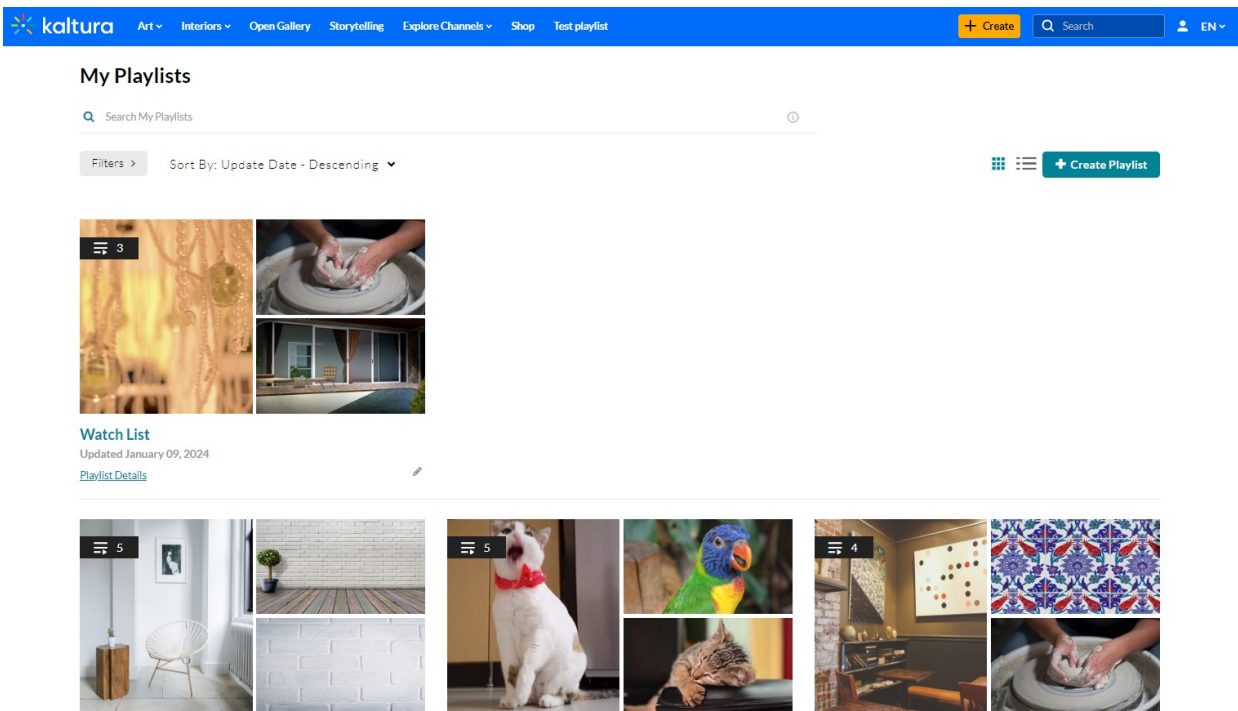

2. Click on the thumbnail or name of a playlist.

The **Playlist** page displays.