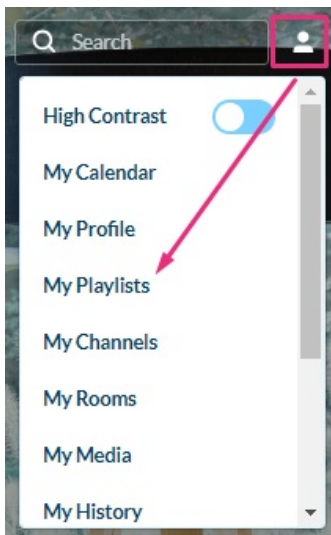

The channels tab displays.

3. Click on the tab to view the playlists associated with that channel or gallery.

4. Click **See All** to explore more.

✔ To learn more, check out our article [Access a Channel Playlist](#).

Access My Playlists page (for account holders)

1. Log into your video portal and select **My Playlists** from the user menu  at the top right.

 If you don't see this option in the menu, ask your administrator about it.