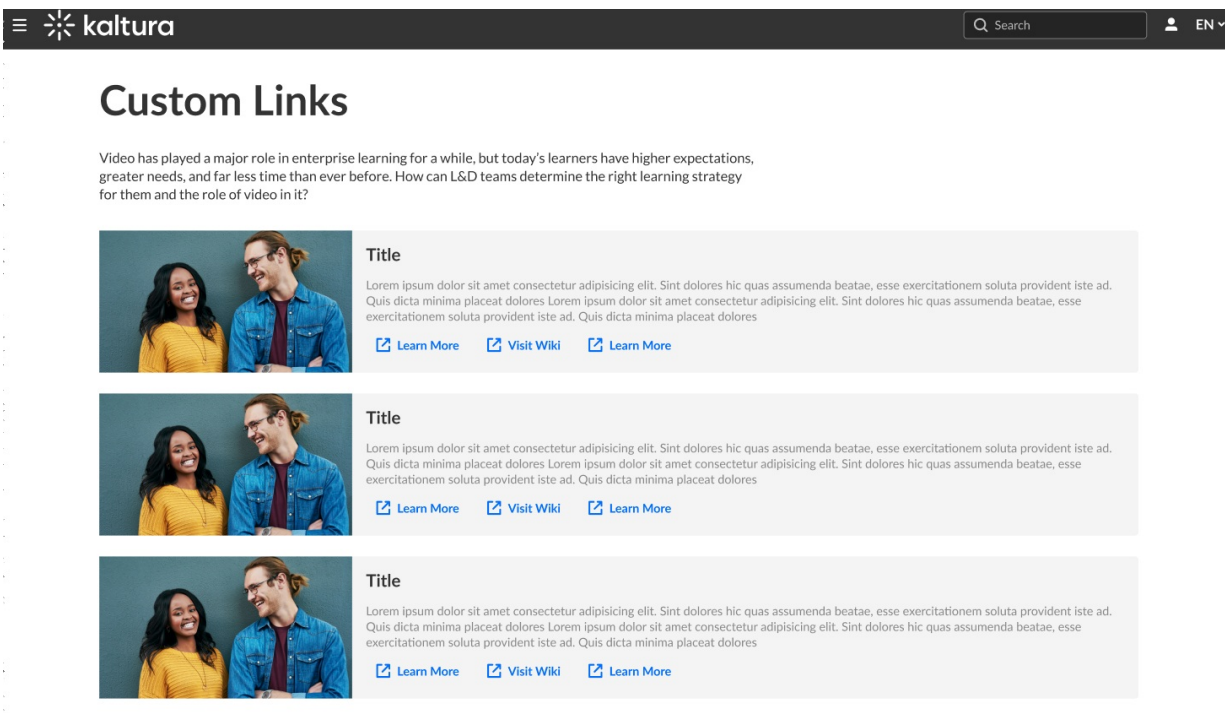

Add new pages to your site

Here is a list of new pages we've created for you.

Help page

Do you want a Help Page with FAQs or Q&As? Now you can! The new Help Page can be separated into sections according to topics. You can add a title and a "Contact us" button which sends users to a dedicated URL or allows them to send an email (see example below). For the setup guide, see [Helppage](#).

Login page

Our newly designed login page gives you the option for adding text and logo to fit your branding. For the setup guide, see [Login](#).

List page

This brand-new page is a list of links that can be used to spotlight special topics. You can customize the list with different titles, descriptions, and thumbnails (see example below). For the setup guide, see [Listpage](#).