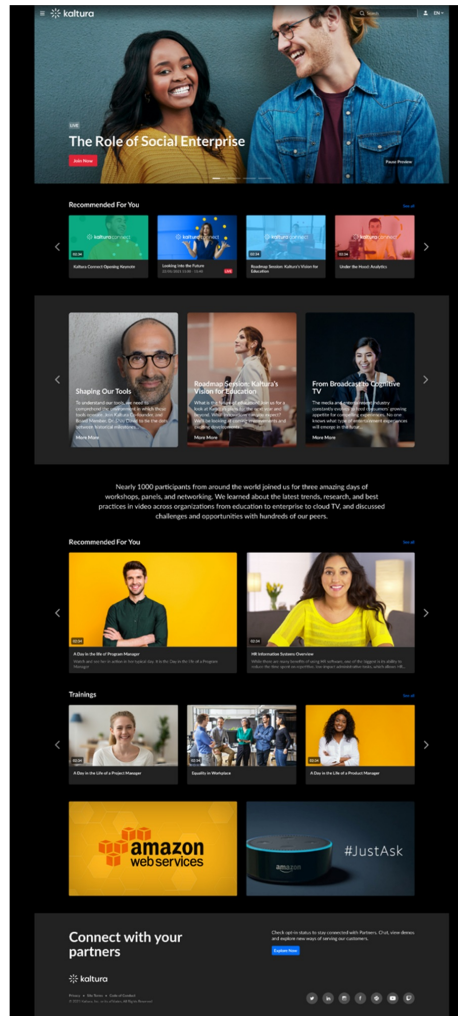

Exciting news! We've launched our new Theming design system to give your Video Portal more flexibility and easy customization options!

- ✓ **Technology** - Aligned with industry-leading standards to assure faster, slicker, and better UI.
- ✓ **Branding** - Incorporate branding elements such as colors, logos, and typography to create a cohesive and recognizable visual identity for the website.
- ✓ **Design principles** - Reuse of elements and components from the layout, and coherence in the design buttons, forms, and navigation menus that can be combined to create consistent and efficient designs.
- ✓ **Accessibility** - Prioritized accessibility to ensure all users can easily access and use the site.
- ✓ **Responsive design** - Ensures usability across various devices, from desktops to mobiles.
- ✓ **Design language** - Clear terminology and naming conventions for design consistency.
- ✓ **Room to Grow** - Our new page builder allows you to create as many different pages as you want, with as many elements as you want on each page.

Check out the new template page!

Dynamic **Hero Unit** gives your homepage a great vibe

News items lead to articles

Playlist with two elements

Clickable images with hyperlinks

← Slim, clean **Header**

← **Playlist** with four elements

← **Plain text**

← **Playlist** with three elements

← **Spacious Footer** allows for more items

Theme Builder

A new and improved **Theme Builder** to replace the previous Styling Page is now available! Instead of customizing each element, menu, and button individually, you simply set a theme once and it will be applied across your site. Select a light theme / dark theme or customize your own theme.