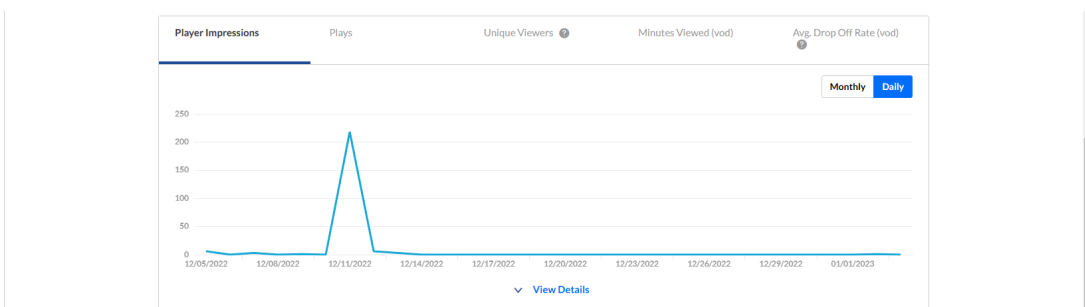

Click the Analytics tab.

kaltura + Create Patrick Lorimer ▾

- Home
- Team
- **Analytics**
- Integrations

Analytics

Download Report Export Filter Last 30 Days Dec 7, 2022 - Jan 5, 2023

VOD x Live x Clear All

Highlights

- 238 Player Impressions
- 22 Plays
  Out of 9 Played Entries
- 2 Unique Viewers
- 0 Minutes Viewed (vod)

[See Details](#)

Top Videos

1. 1 4444952_1667723679
   6.7/10
2. 2 Broadcasting Best Practic...
   3.6/10
3. 3 My DIY Session
   2.8/10

[See Details](#)

Insights

Dec 11, 2022 Peak day

- 218 Impressions
- 12 Plays
- 2 Unique Viewers
- 0 Minutes Viewed (vod)

The first portion of the page (shown above) provides information on highlights, top videos, and insights.

The second portion (shown below) provides information on player impressions, plays, unique viewers, minutes viewed, and average drop off rates.