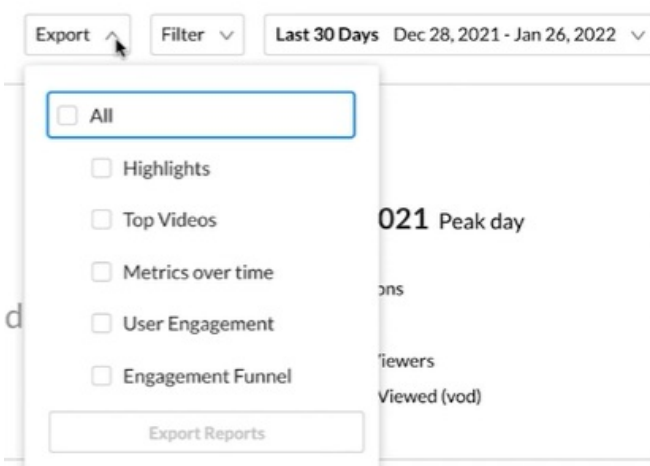

The second portion (shown below) provides information on player impressions, plays, unique viewers, minutes viewed, and average drop off rates.

The third portion (shown below) focuses on top videos.

| Top Videos | | | | | | |
|------------|---|-------|----------------|----------------------------|-------------------------|--|
| | Video Details | Plays | Unique Viewers | Avg. Completion Rate (vod) | Score | |
| 1 |  4444952_1667723679 By Training Team | ▶ 13 | ▶ 2 | ▶ 0.2% | 6.7/10 | |
| 2 |  Broadcasting Best Practices By epm_content_managers_44... | ▶ 5 | ▶ 2 | ▶ 0% | Deleted Entry 3.6/10 | |
| 3 |  My DIY Session By epm_content_managers_52... | ▶ 1 | ▶ 1 | ▶ 63% | 2.8/10 | |
| 4 |  My Simulive By epm_content_managers_52... | ▶ 1 | ▶ 1 | ▶ 0% | 2.1/10 | |
| 5 |  Broadcasting Best Practices By epm_content_managers_44... | ▶ 1 | ▶ 1 | ▶ 0% | Deleted Entry 1.2/10 | |

The fourth portion (shown below) provides information on how player impressions led to engagement.

You may also perform the following additional functions on the Analytics page:

Export specific analytics