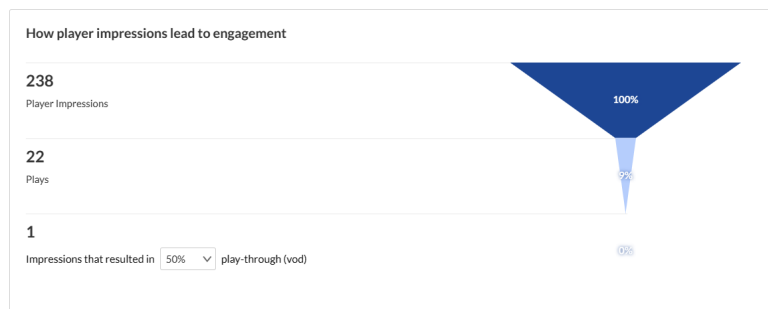

The third portion (shown below) focuses on top videos.

Top Videos						
	Video Details	Plays	Unique Viewers	Avg. Completion Rate (vod)	Score	
1	4444952_1667723679 By Training Team	▶ 13	▶ 2	▶ 0.2%	6.7/10	
2	Broadcasting Best Practices By epm_content_managers_44...	▶ 5	▶ 2	▶ 0%	Deleted Entry 3.6/10	
3	My DIY Session By epm_content_managers_52...	▶ 1	▶ 1	▶ 63%	2.8/10	
4	My Simulive By epm_content_managers_52...	▶ 1	▶ 1	▶ 0%	2.1/10	
5	Broadcasting Best Practices By epm_content_managers_44...	▶ 1	▶ 1	▶ 0%	Deleted Entry 1.2/10	

The fourth portion (shown below) provides information on how player impressions led to engagement.

You may also perform the following additional functions on the Analytics page: