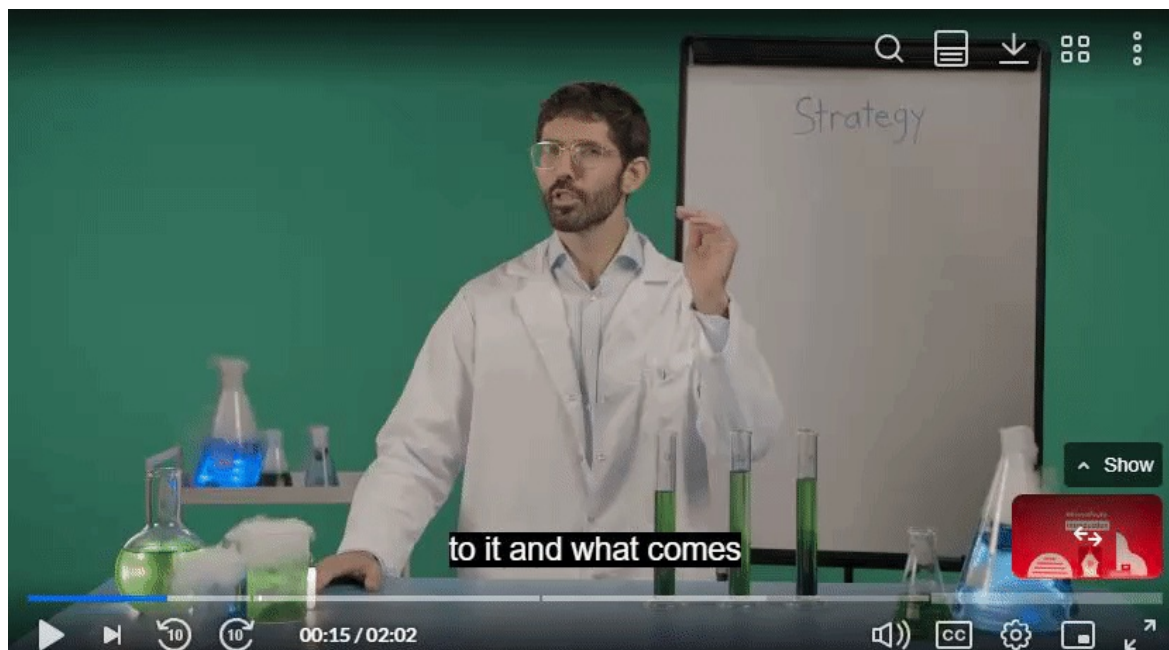

Related

Last Modified on 07/06/2024 7:29 pm IDT

 This article is designated for all users.

About

Our **Related** plugin enhances your video player by displaying a list of related videos. This feature helps keep viewers engaged by suggesting additional content that aligns with their interests. When a video ends, the related videos appear, encouraging continuous viewing and increasing overall content consumption. The Related plugin is perfect for promoting relevant content and improving viewer retention.

The related videos icon (four squares) displays at the top right of the player.

Click on the icon to display the videos related to your currently selected video.

Setup

To learn how to set the **Related** Plugin on the player, see [Settings tab](#).