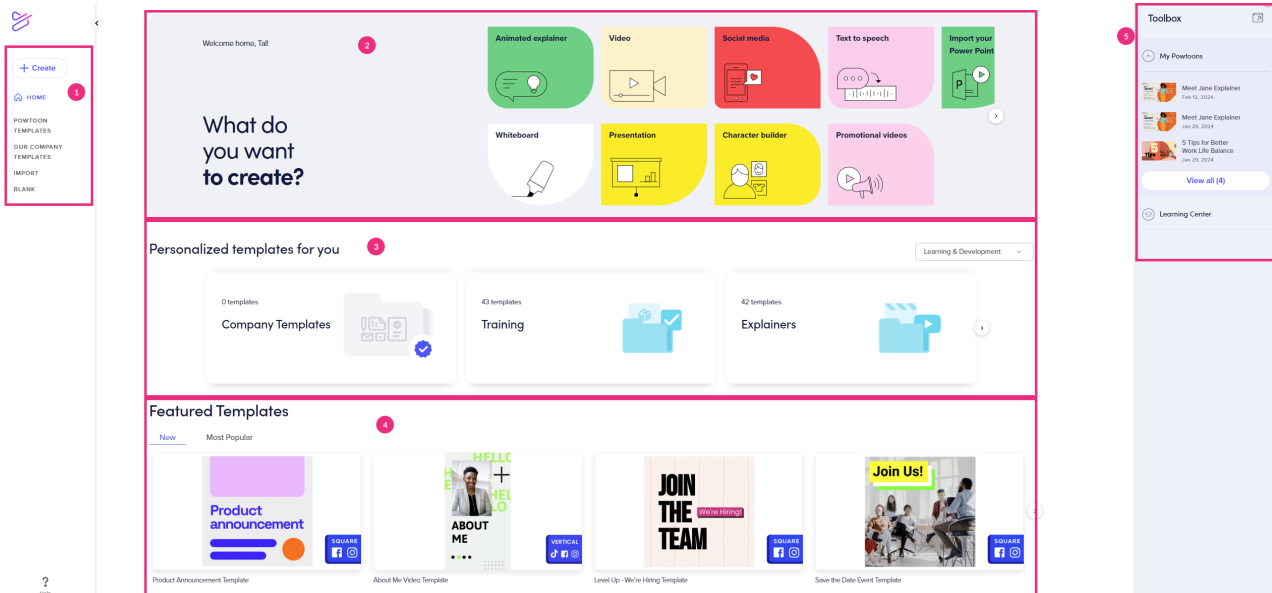

Navigating the Powtoon Workspace

Last Modified on 02/12/2024 11:33 am IST

The Powtoon Workspace is your gateway to creating amazing Powtoon videos. In the Workspace, all the important information and functionalities are located in a single convenient location.

Your Powtoon Workspace includes the following major sections:

Menu (1) This is the section that you will go to when you want to create a new Powtoon.

Quick Access (2) This is the section that you will access when you want to create a Powtoon based on your personal preferences. Each tile in this section (for example: Remote Teaching) represents a topic that you are interested in, based on your preferences when you signed up to Powtoon.