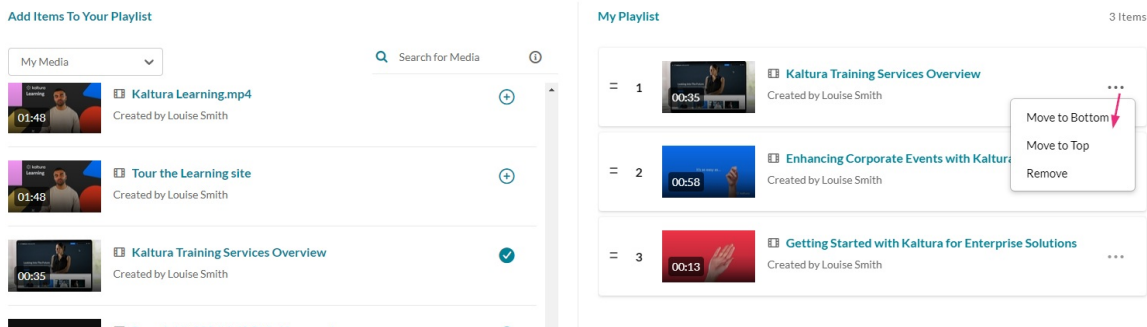

1. Choose the media you want for your playlist.

You can use the search function to find the media you want to add, or use the drop-down menu. The menu includes the following two options:

- **My Media** - Select this to display media from your [My Media](#) library.
- **Media Gallery** - Select this to display media that is available in the Media Gallery.

2. Click the add button(s)  next to the items you want to add.

The selected items show a check symbol  and move into the **My Playlist** column on the right. (If you change your mind and don't want that item, just click the check symbol  to remove it.)

To manually reorder media in the playlist, grab the two lines to the left of the media and drag to the desired spot in the playlist.

You can also click the **three dots menu** next to an item and move the item to the top or bottom of the playlist, or to remove the item.