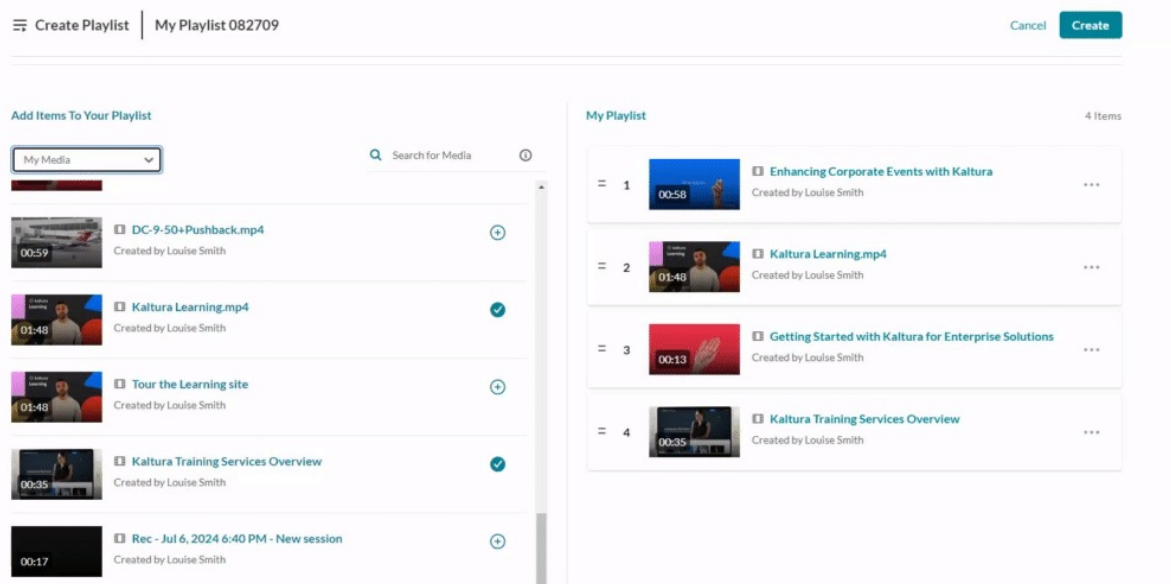

To manually reorder media in the playlist, grab the two lines to the left of the media and drag to the desired spot in the playlist.

You can also click the **three dots menu** next to an item and move the item to the top or bottom of the playlist, or to remove the item.