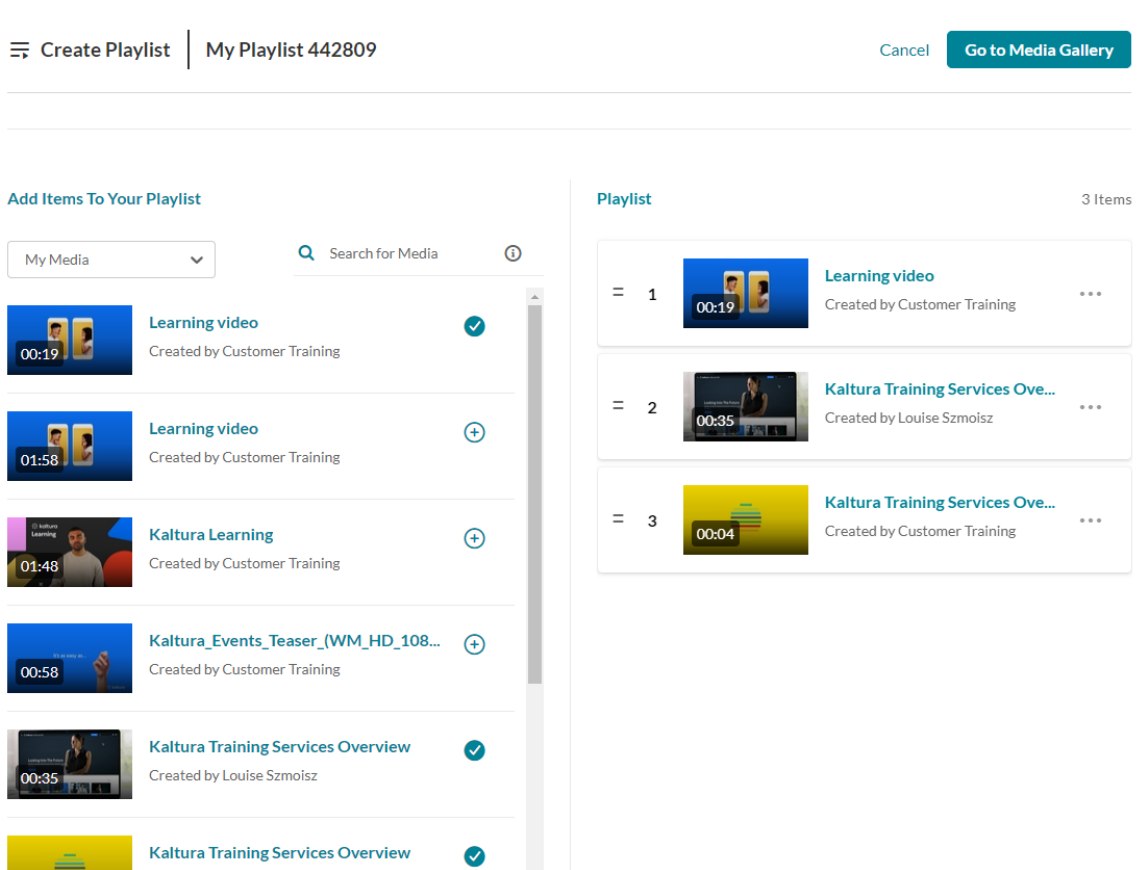

1. Choose the media you want for your playlist.

You can use the search function to find the media you want to add, or use the drop-down menu. The menu includes the following two options:

- **My Media** - Select this to display media from your [My Media](#) library.
- **Media Gallery** - Select this to display media that is available in the Media Gallery.

2. Click the add button(s)  next to the items you want to add.

The selected items show a check symbol  and move into the **My Playlist** column on the right. (If you change your mind and don't want that item, just click the check symbol  to remove it.)