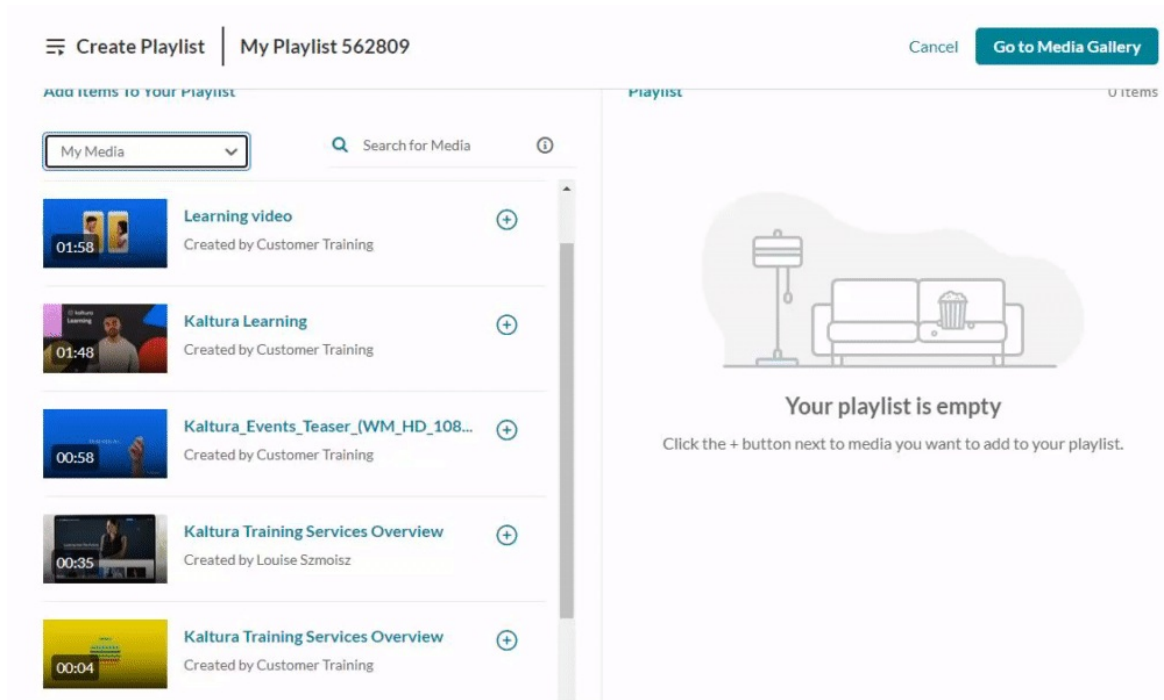

2. Click the add button(s) next to the items you want to add.

The selected items show a check symbol and move into the **My Playlist** column on the right. (If you change your mind and don't want that item, just click the check symbol to remove it.)