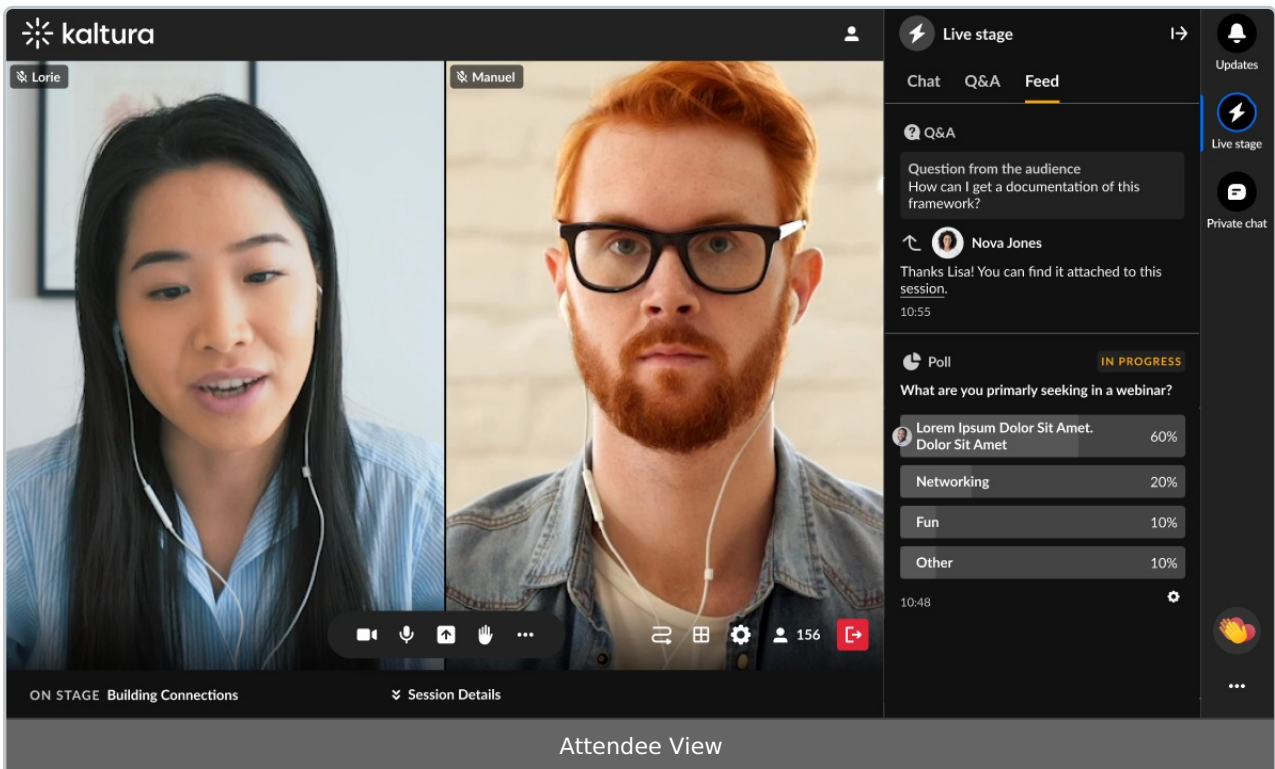

Virtual events polls

Last Modified on 10/31/2023 4:02 pm IST

Kaltura's platform supports functionalities that let speakers and attendees engage seamlessly.

Real-time polls increase engagement and add another level of depth to live sessions, channels, and chat message board and provide event organizers data and insights.

Create a new poll on the feed

See [Chat and Collaborate Widget > Interactions](#).