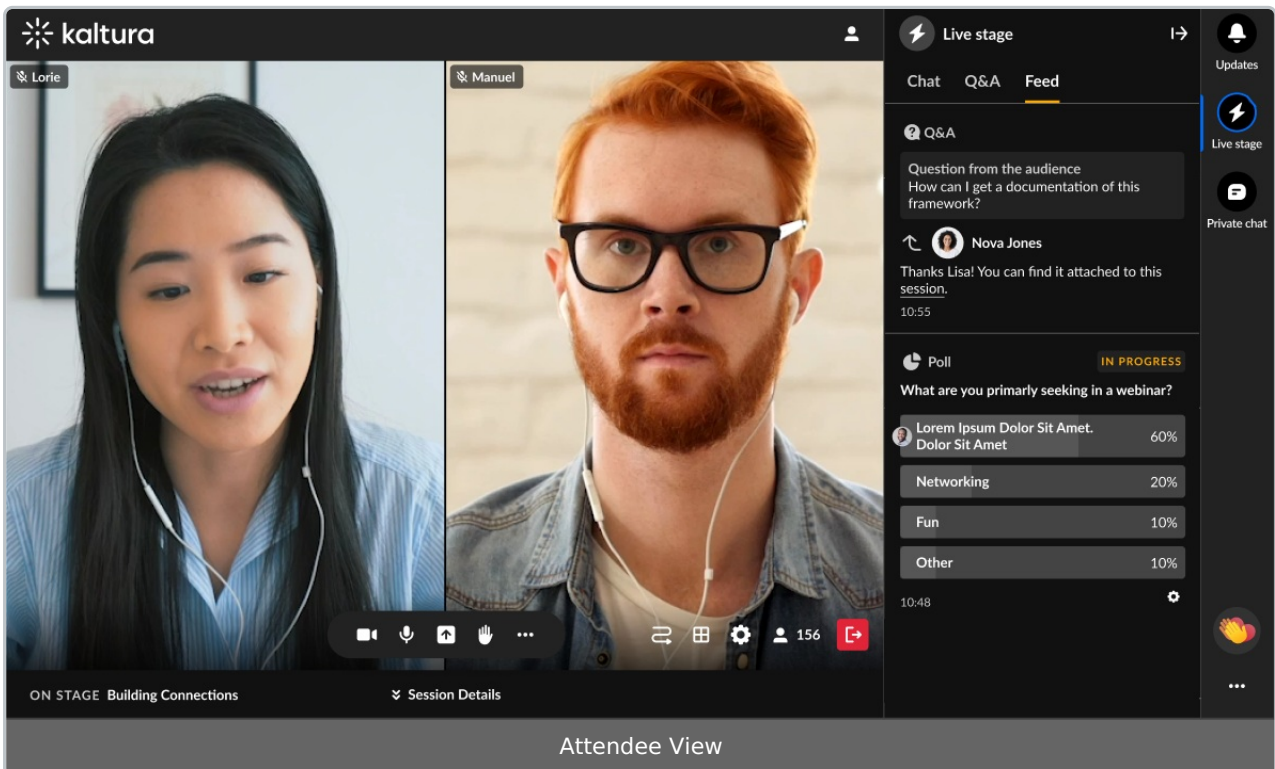

Virtual events polls

Last Modified on 10/31/2023 4:02 pm IST

Kaltura's platform supports functionalities that let speakers and attendees engage seamlessly.

Real-time polls increase engagement and add another level of depth to live sessions, channels, and chat message board and provide event organizers data and insights.

Create a new poll on the feed

See [Chat and Collaborate Widget > Interactions](#).

[template("cat-subscribe")]