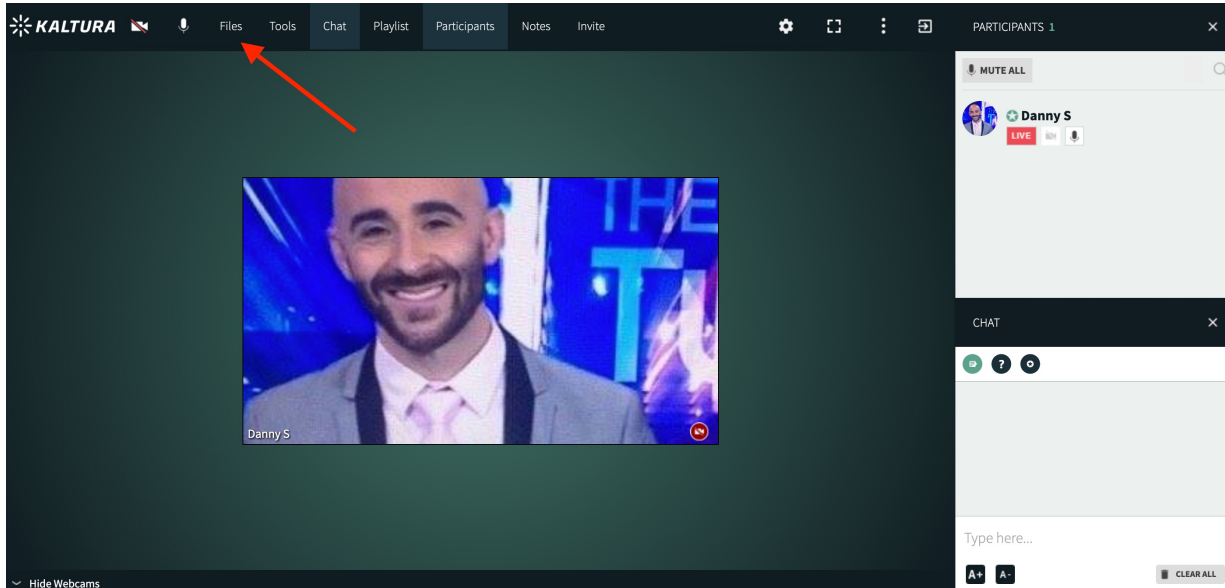

How to Select Imported Quizzes in a Live Room?

1. Enter your Live Room.
2. Go to **Files**.

3. Click the **Imported Quizzes** folder.