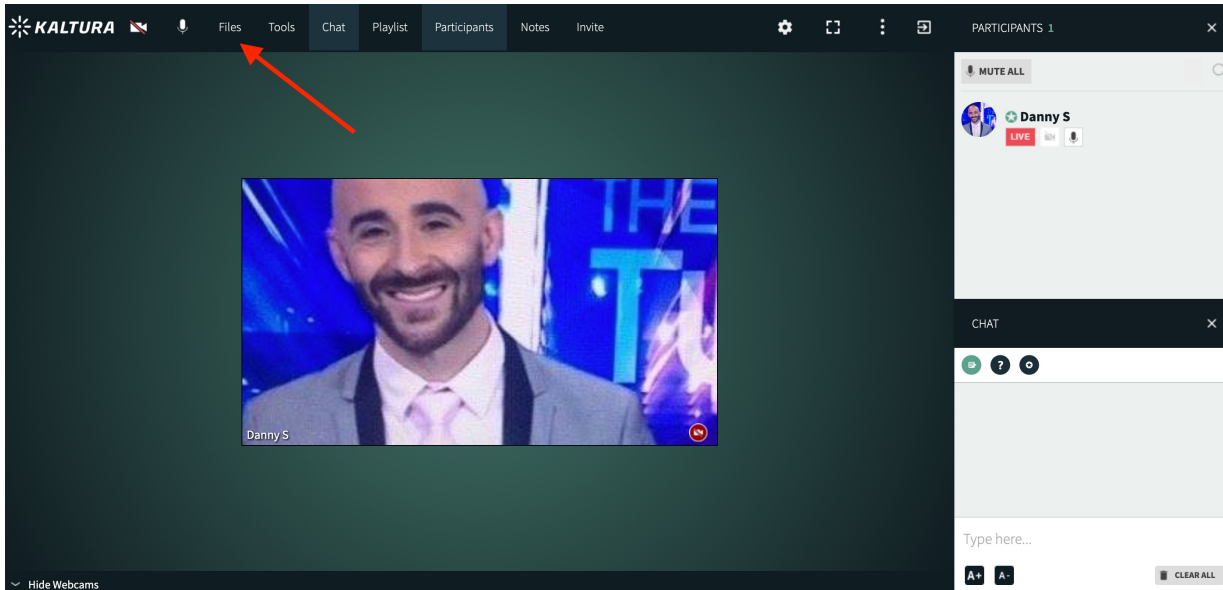

3. Click the **Imported Quizzes** folder.