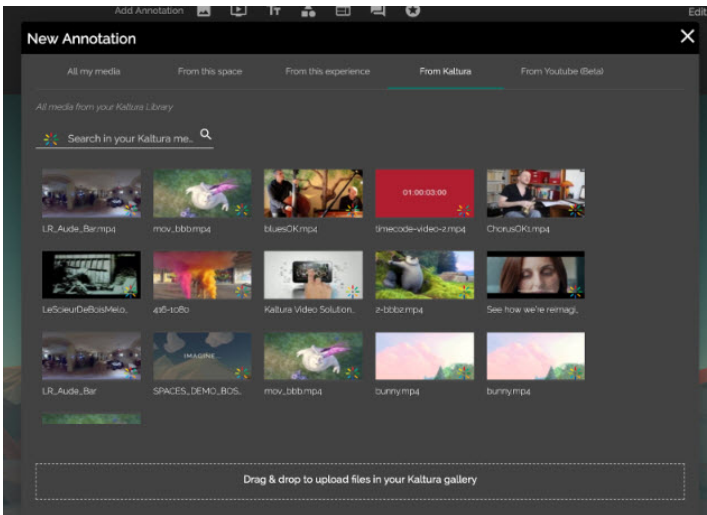

## Upload Media from Wonda Labs to your Kaltura Account

Last Modified on 04/16/2026 8:52 pm IDT

This article describes how to upload media from Wonda Labs to your Kaltura account.

In your Wonda Labs Media Library, drag and drop files into the "From Kaltura" tab. These files will be directly available in your Kaltura account as well.

- A "360" tab is automatically added to Kaltura for 360 content.
- Videos are transcoded and available for streaming on Kaltura servers.

You may also click the **Drag & drop to upload files in your Kaltura gallery** button to upload files from your machine.