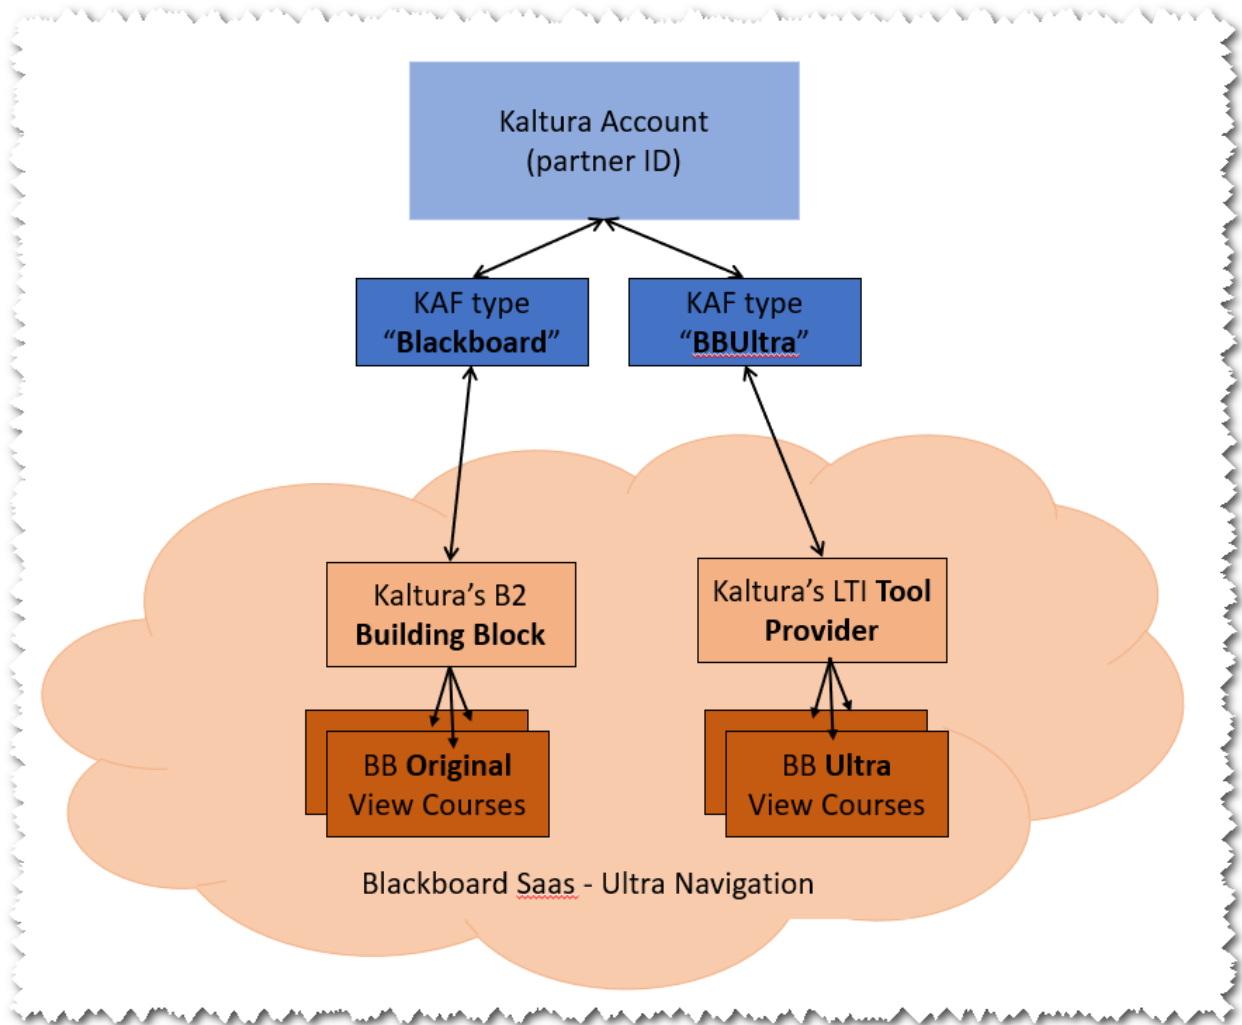

Implementation Of Two KAF Instances

Last Modified on 05/22/2020 9:20 pm IDT

The following figure illustrates that the Blackboard Ultra Dual Course Mode requires the implementation of two KAF instances.

Each KAF instance, when created, utilizes the same Partner Id, and is configured to utilize the same root category.

[template("cat-subscribe")]