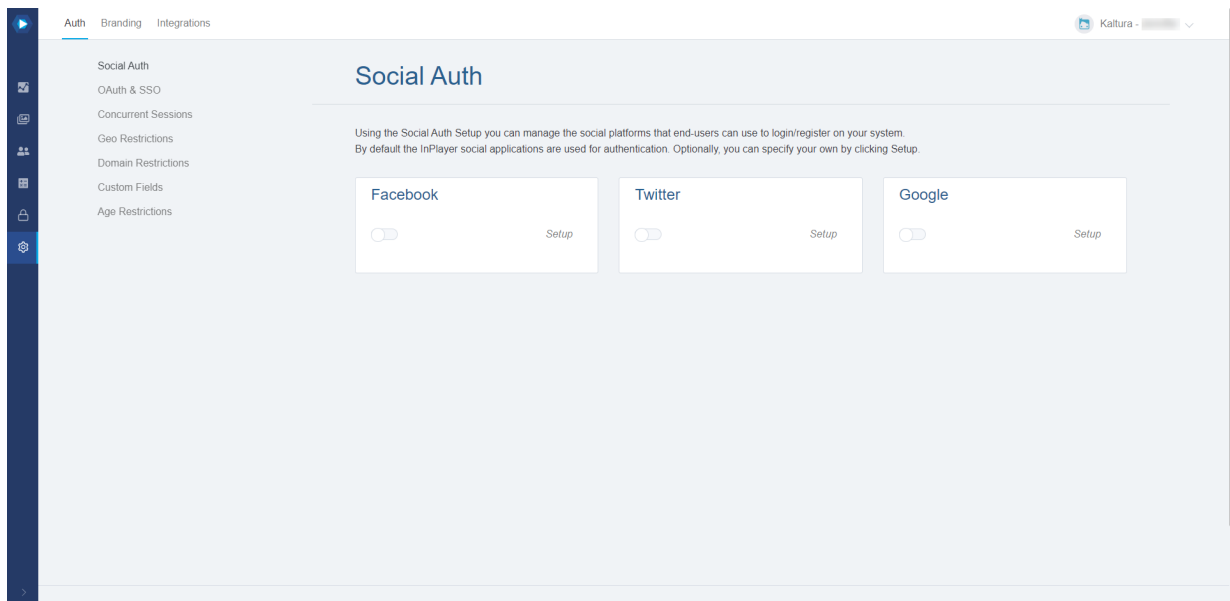

## 2. Click on the Settings button on the left side of your screen.

The Social Auth screen displays.