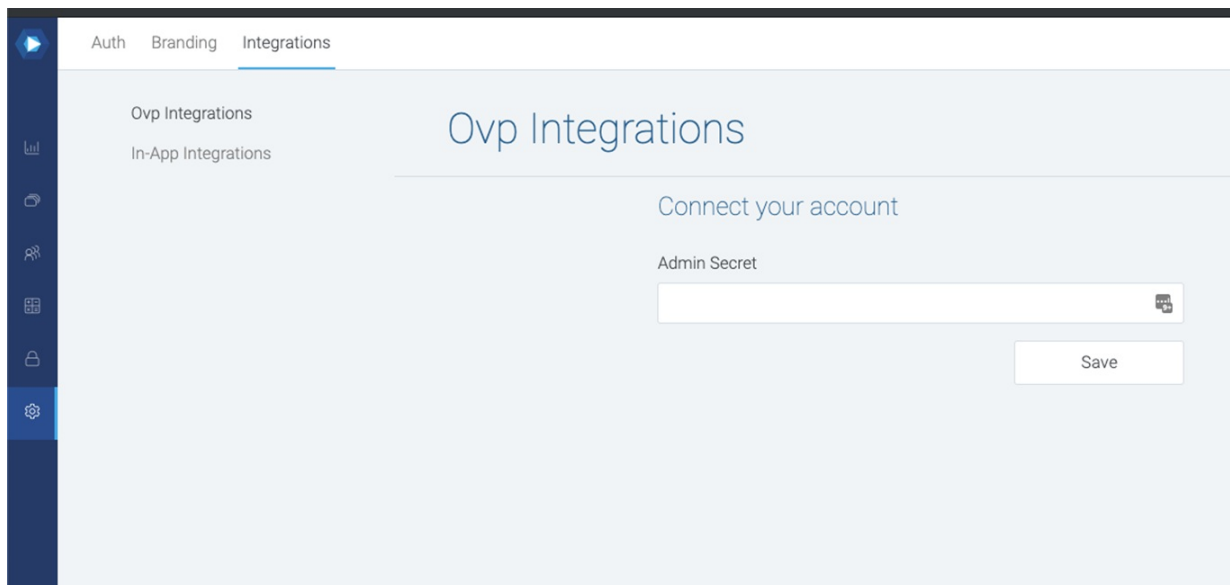

## 2. Click on the Settings button on the left side of your screen.

The Social Auth screen displays.

## 3. Click on the Integrations tab. The OVP Integrations screen displays.

4. Click on Kaltura. The Connect to your account screen displays.

5. Type your Admin Secret in the Admin Secret field.

To find your Admin Secret, login to your Kaltura Management Console (KMC) and go to the Settings > Integration Settings tab. The Administrator Secret is the Admin Secret.