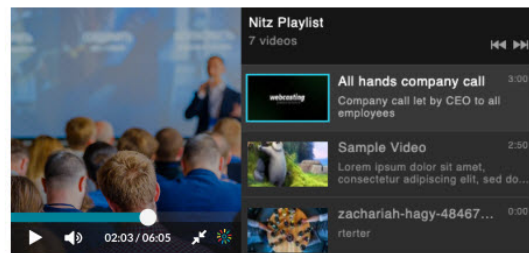

Done

Share Watch Link:

To share the watch link (i.e. the Playback page) for the playlist, either copy the link or click Email Link to launch your email application (**Available on KMS only**).

Embed Settings: