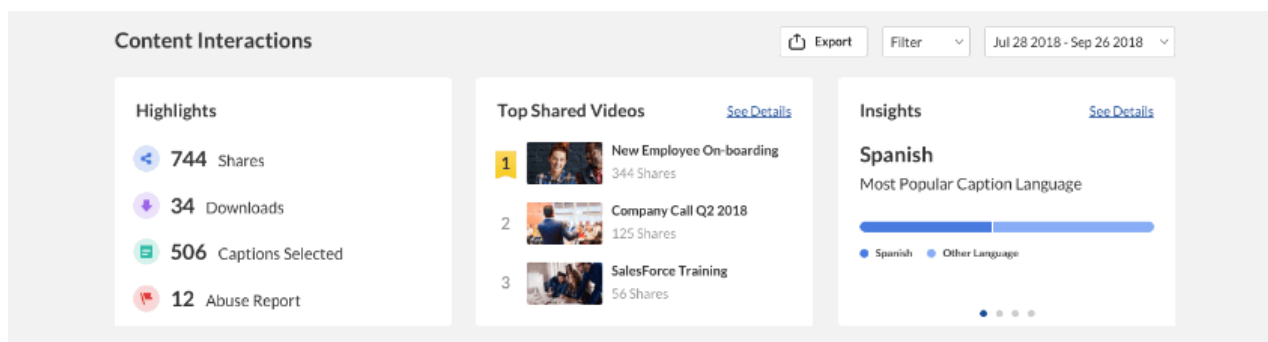

Content Interactions Dashboard

The Content Interactions dashboard provides you with data on how users are interacting with the player, so you can know metrics for plays, shares, downloads and reported abuse cases. The dashboard can be configured to present different time periods. To learn more see [Working with the Content Interactions Dashboard](#).

The Content Interactions dashboard contains the following sections:

- [Overview](#)
- [Content Interactions' metrics over time](#)
- [Reasons Why Viewers Report Abuse](#)

Overview

The top panel of the Content Interactions dashboard provides an overview with highlights and insights on content interactions in your account.

- Highlights - Displays a snapshot of the important metrics for the selected time frame.
- Top shared videos - Displays the top 3 shared videos for the selected time frame.
- Insights - Displays interesting data points about content interactions in your account.

Content Interactions' Metrics Over Time

To explore content interactions trends over time, use the graph to review key metrics:

- Number of shares - Number of times users clicked share to share a video
- Number of downloads - Number of of times users clicked download to download a video
- Abuse reports - Number of times users reported abuse because of determined reason.