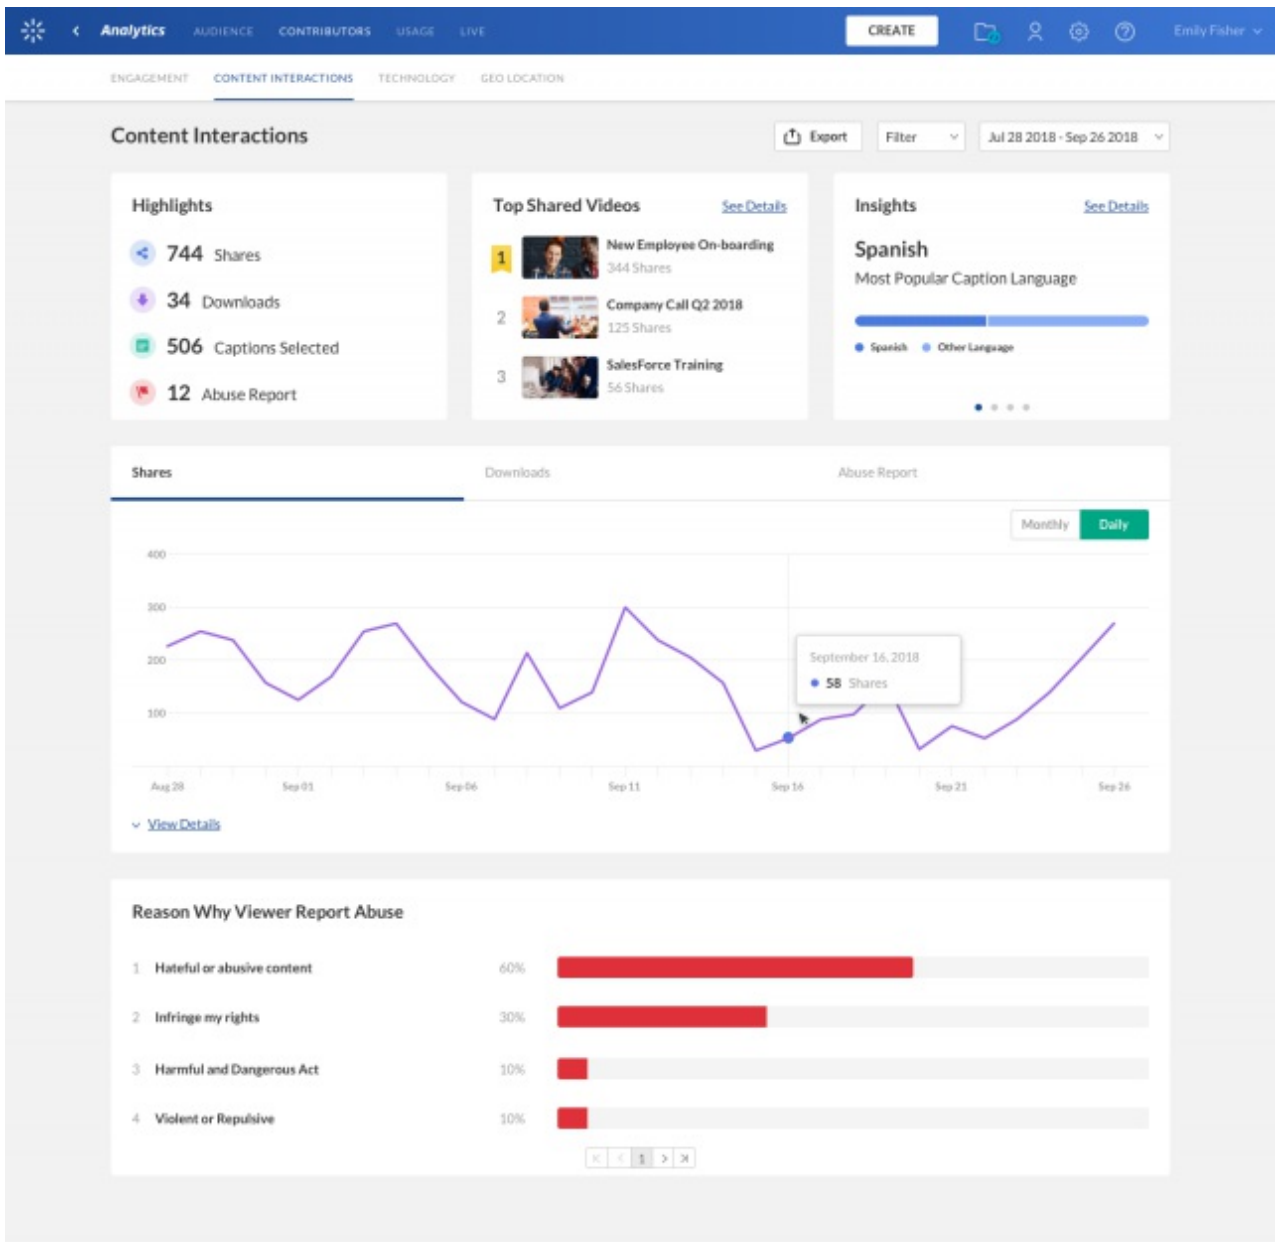

Content Interactions Dashboard

The Content Interactions dashboard provides you with data on how users are interacting with the player, so you can know metrics for plays, shares, downloads and reported abuse cases. The dashboard can be configured to present different time periods. To learn more see [Working with the Content Interactions Dashboard](#).

The Content Interactions dashboard contains the following sections:

- [Overview](#)
- [Content Interactions' metrics over time](#)
- [Reasons Why Viewers Report Abuse](#)

Overview

The top panel of the Content Interactions dashboard provides an overview with highlights and insights on content interactions in your account.

- Highlights - Displays a snapshot of the important metrics for the selected time frame.
- Top shared videos - Displays the top 3 shared videos for the selected time frame.
- Insights - Displays interesting data points about content interactions in your account.

Content Interactions' Metrics Over Time

To explore content interactions trends over time, use the graph to review key metrics:

- Number of shares - Number of times users clicked share to share a video
- Number of downloads - Number of of times users clicked download to download a video
- Abuse reports - Number of times users reported abuse because of determined reason.