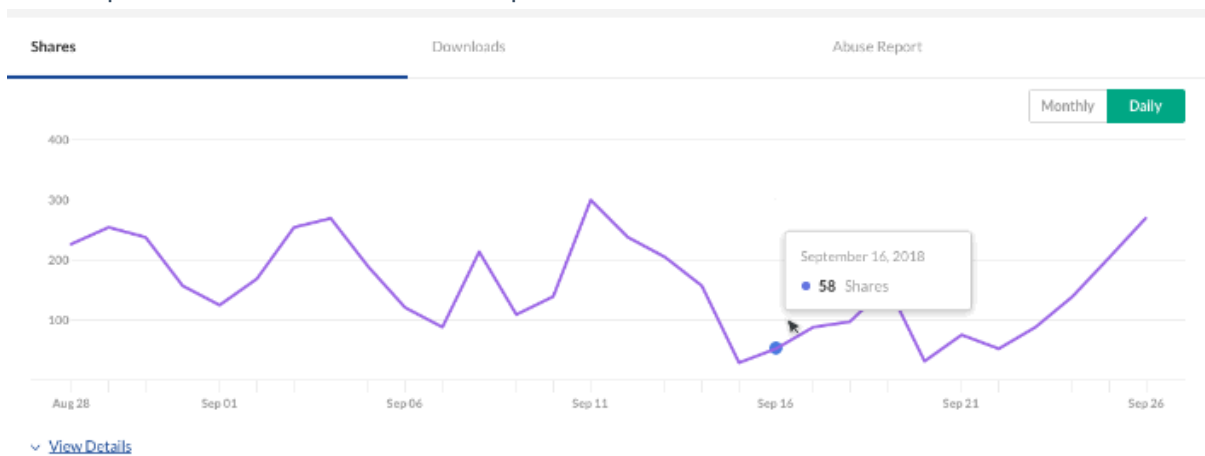

Content Interactions Dashboard

The Content Interactions dashboard provides you with data on how users are interacting with the player, so you can know metrics for plays, shares, downloads and reported abuse cases. The dashboard can be configured to present different time periods. To learn more see [Working with the Content Interactions Dashboard](#).

The Content Interactions dashboard contains the following sections:

- [Overview](#)
- [Content Interactions' metrics over time](#)
- [Reasons Why Viewers Report Abuse](#)

Overview

The top panel of the Content Interactions dashboard provides an overview with highlights and insights on content interactions in your account.

- Highlights - Displays a snapshot of the important metrics for the selected time frame.
- Top shared videos - Displays the top 3 shared videos for the selected time frame.
- Insights - Displays interesting data points about content interactions in your account.

Content Interactions' Metrics Over Time

To explore content interactions trends over time, use the graph to review key metrics:

- Number of shares - Number of times users clicked share to share a video
- Number of downloads - Number of of times users clicked download to download a video
- Abuse reports - Number of times users reported abuse because of determined reason.