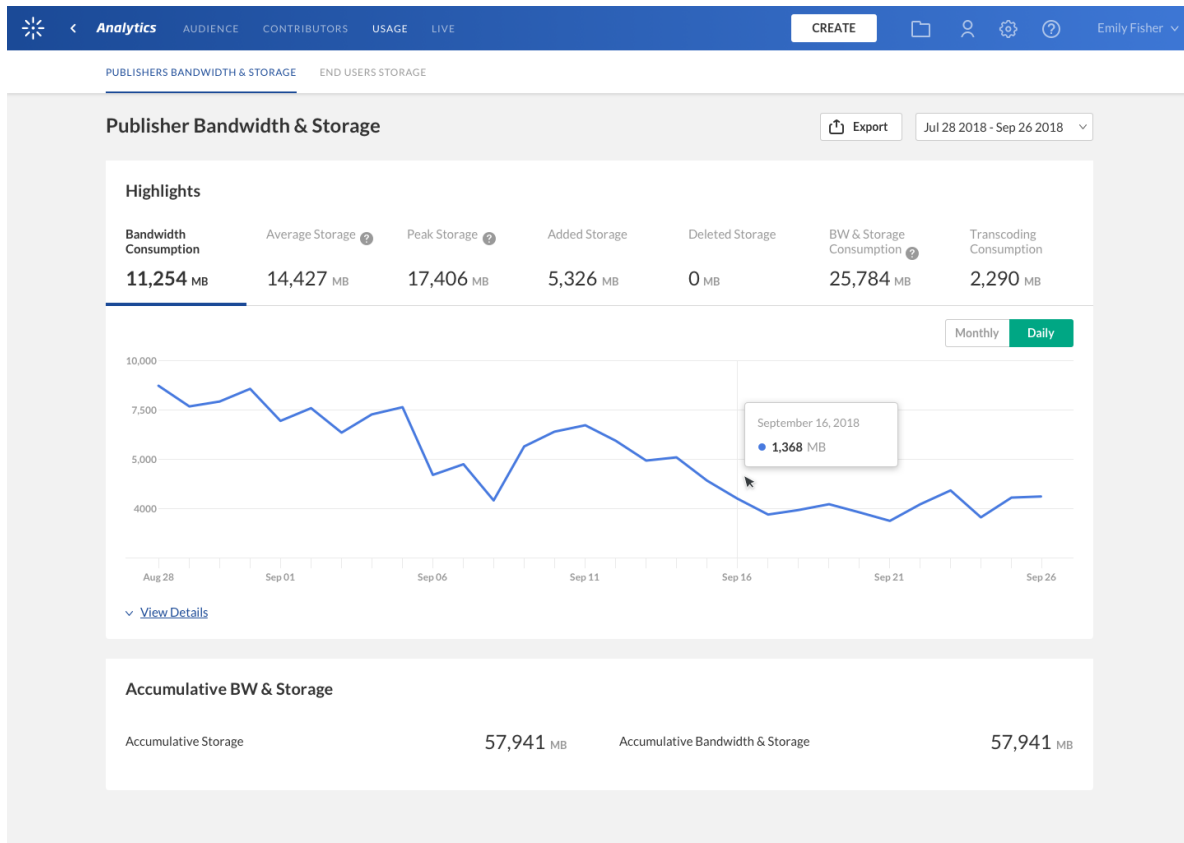

Publishers Bandwidth and Storage Dashboard

Last Modified on 02/03/2025 3:47 pm IST

 This article is designated for administrators.

About

The Publishers Bandwidth and Storage dashboard includes usage reports on bandwidth, storage and transcoding consumption over time, in addition to accumulative bandwidth and storage. This dashboard contains two sections:

- [Usage metrics over time](#)
- [Accumulative bandwidth and storage](#)

The dashboard can be used to explore usage in different time periods and even compare between different periods. To learn more see [Working with the Usage Dashboard](#).

As a reference for analytics terms and definitions, please see the [Advanced Analytics Terminology](#) article.

Usage Metrics Over Time

To explore usage trends over time, use the graph to review key metrics. Use the tabs at the top of the graph to see the different metrics:

You can view the data for each metric in daily or monthly granularity. Hover over any point in the graph to see the detailed data. You can also click View Details to see the complete detailed data for the time period.