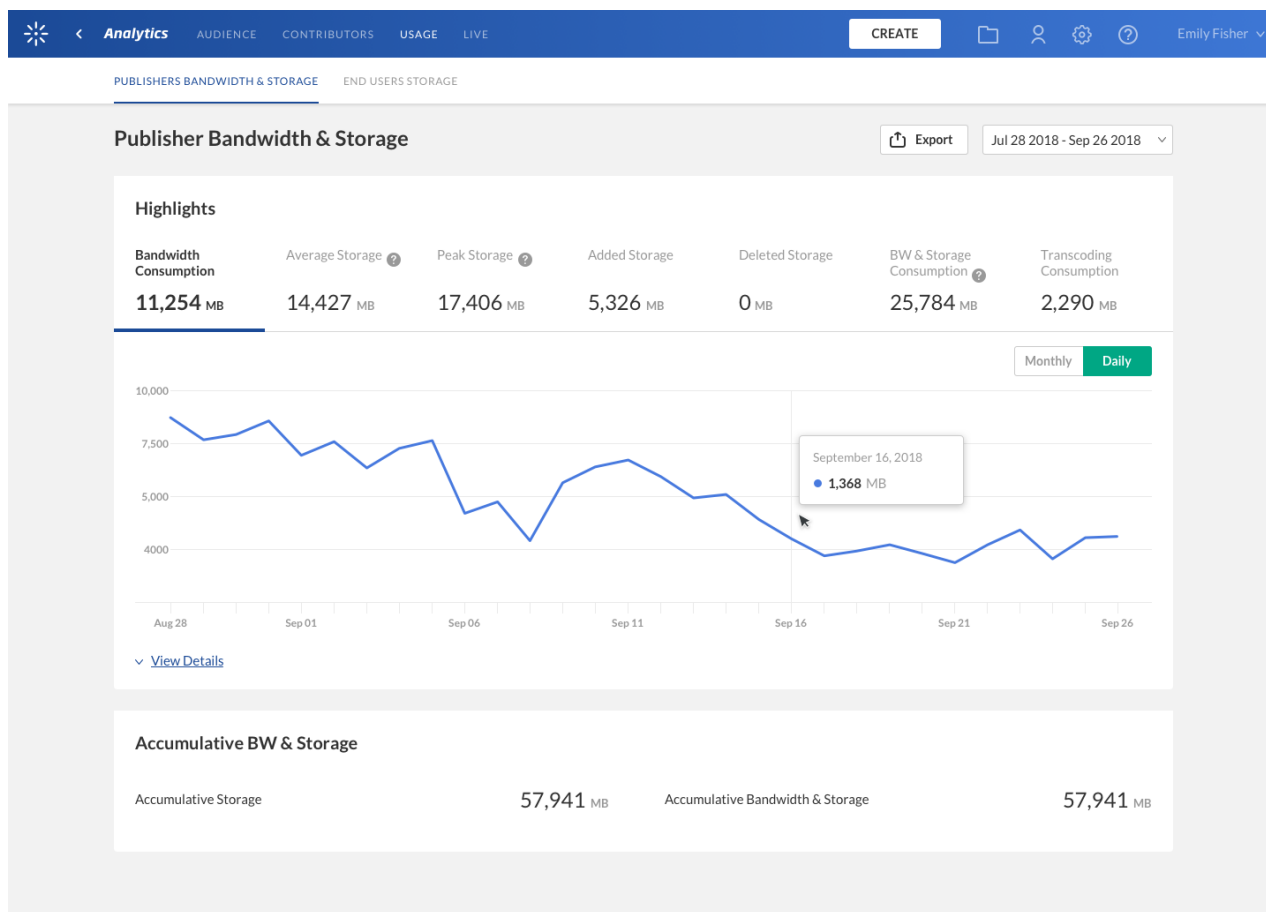

Publishers Bandwidth and Storage Dashboard

Expand/Collapse All

Publishers Bandwidth and Storage

The Publishers Bandwidth and Storage dashboard includes usage reports on bandwidth, storage and transcoding consumption over time, in addition to accumulative bandwidth and storage. This dashboard contains two sections:

- [Usage metrics over time](#)
- [Accumulative bandwidth and storage](#)

The dashboard can be used to explore usage in different time periods and even compare between different periods. To learn more see [Working with the Usage Dashboard](#).

Usage metrics over time

To explore usage trends over time, use the graph to review key metrics. Use the tabs at the top of the graph to see the different metrics:

- Bandwidth Consumption - The amount of consumed bandwidth in total and during each month/day
- Average Storage - The average storage consumed in total and during each month/day
- Peak Storage - The highest storage capacity point over the entire period and for each month/day
- Added Storage - The storage added in total and during each month/day
- Deleted Storage - The storage deleted in total and during each month/day
- Bandwidth and Storage Consumption - The sum of storage and bandwidth consumed in total and during each month/day
- Transcoding Consumption - The amount of transcoding processing consumed in total and during each month/day

You can view the data for each metric in daily or monthly granularity. Hover over any point in the graph to see the detailed data. You can also click View Details to see the complete detailed data for the time period.