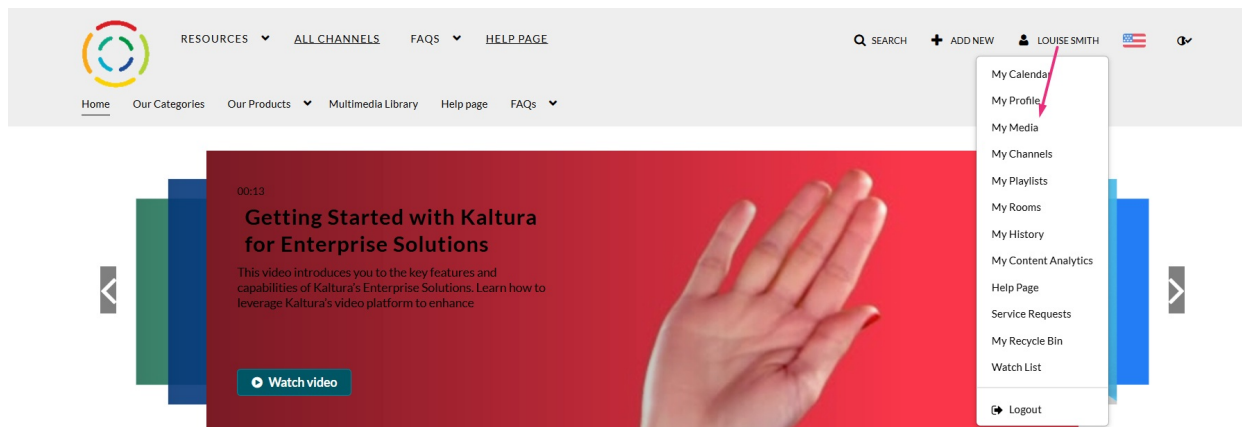

My Media in legacy Video Portal

Last Modified on 06/04/2026 9:15 am IDT

This article is designated for all users.

About

My Media is your personalized storage space for all your uploaded and created content, and is accessible from galleries, channels, and courses.

Your media items are private until you publish them in galleries, channels, or courses. Additionally, you can collaborate with others by adding them as collaborators directly from My Media.

These instructions apply to the **legacy Video Portal**. If you're using the Theming-based Video Portal, please refer to the [Content Hubs category](#).

Access My Media

Select **My Media** from the user drop-down menu.

[START HERE >](#)